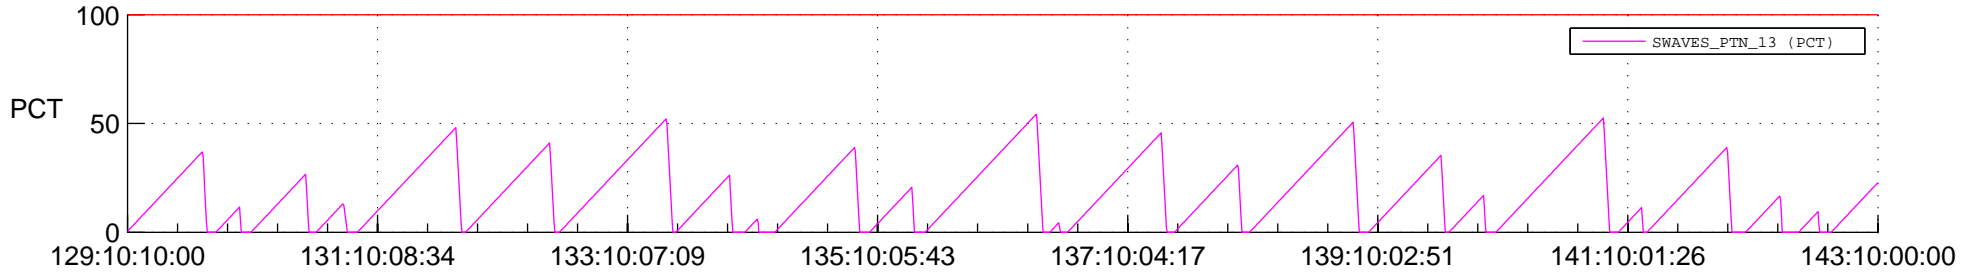

STEREO AHEAD SSR PCT Full Prediction

SWAVES_Percent_Full_Prediction

IMPACT_Percent_Full_Prediction

PLASTIC_Percent_Full_Prediction

Spacecraft_DownLink_Rate

Ground Time (2021:129:10:10:00.000 -2021:143:10:00:00.000)