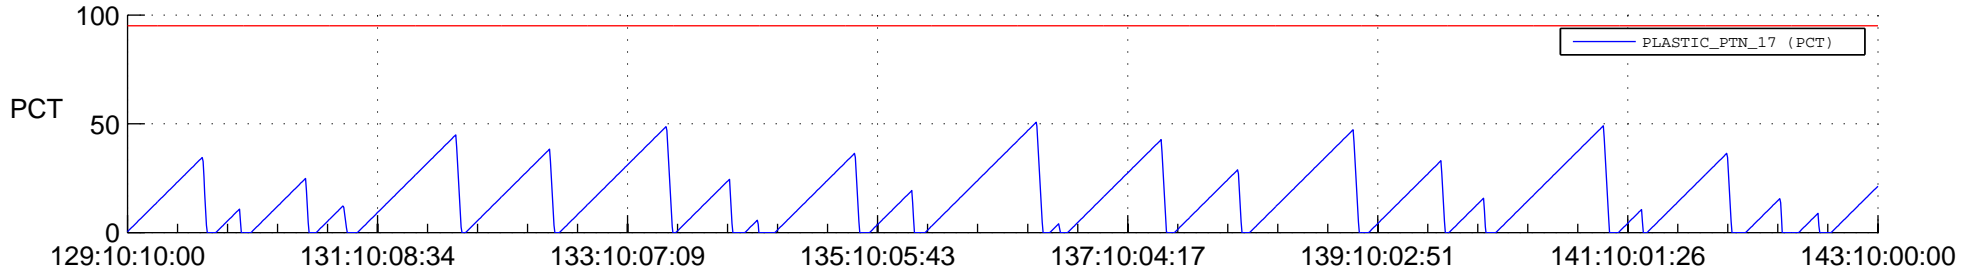

STEREO AHEAD SSR PCT Full Prediction

SWAVES_Percent_Full_Prediction

IMPACT_Percent_Full_Prediction

PLASTIC_Percent_Full_Prediction

Spacecraft_DownLink_Rate

Ground Time (2021:129:10:10:00.000 -2021:143:10:00:00.000)