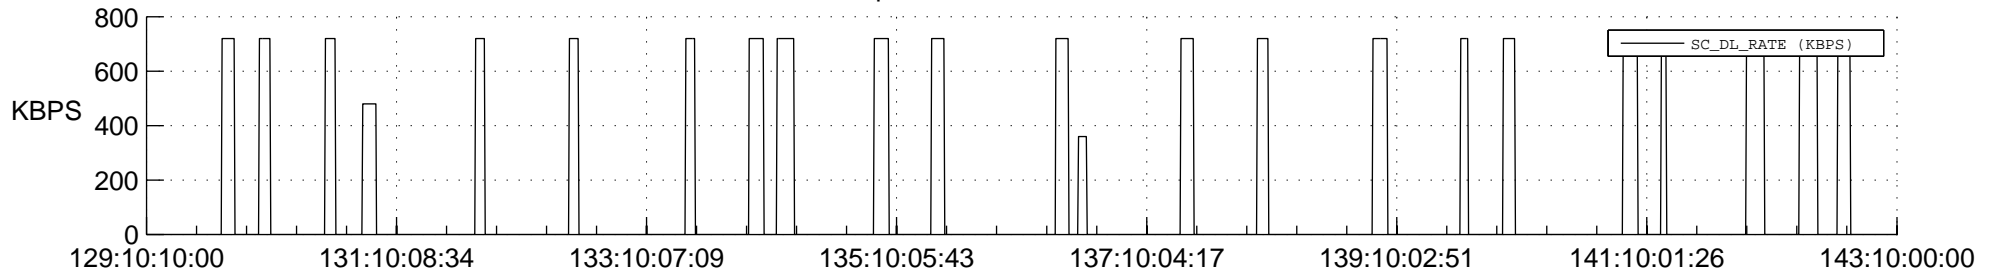

STEREO AHEAD SSR PCT Full Prediction

SWAVES_Percent_Full_Prediction

IMPACT_Percent_Full_Prediction

PLASTIC_Percent_Full_Prediction

Spacecraft_DownLink_Rate

Ground Time (2021:129:10:10:00.000 -2021:143:10:00:00.000)