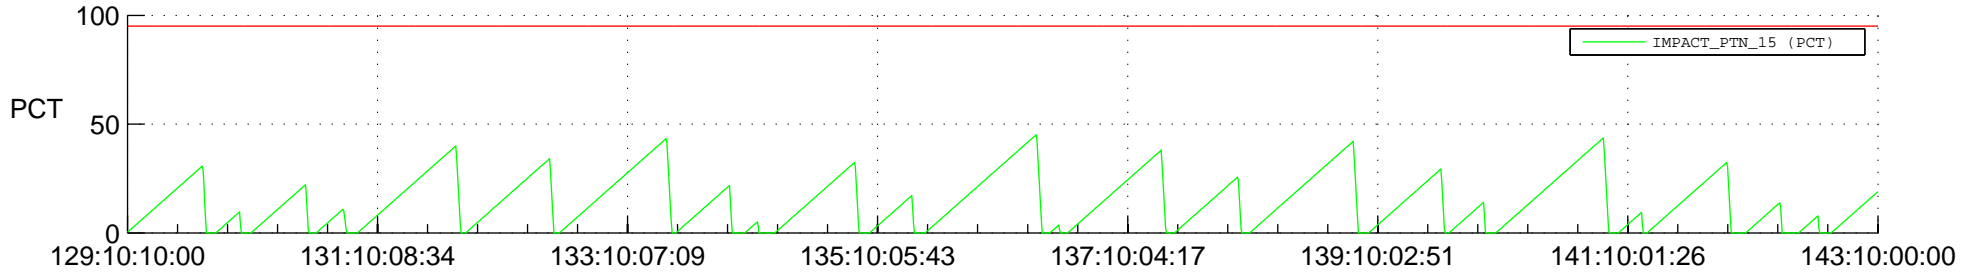

STEREO AHEAD SSR PCT Full Prediction

SWAVES_Percent_Full_Prediction

IMPACT_Percent_Full_Prediction

PLASTIC_Percent_Full_Prediction

Spacecraft_DownLink_Rate

Ground Time (2021:129:10:10:00.000 -2021:143:10:00:00.000)