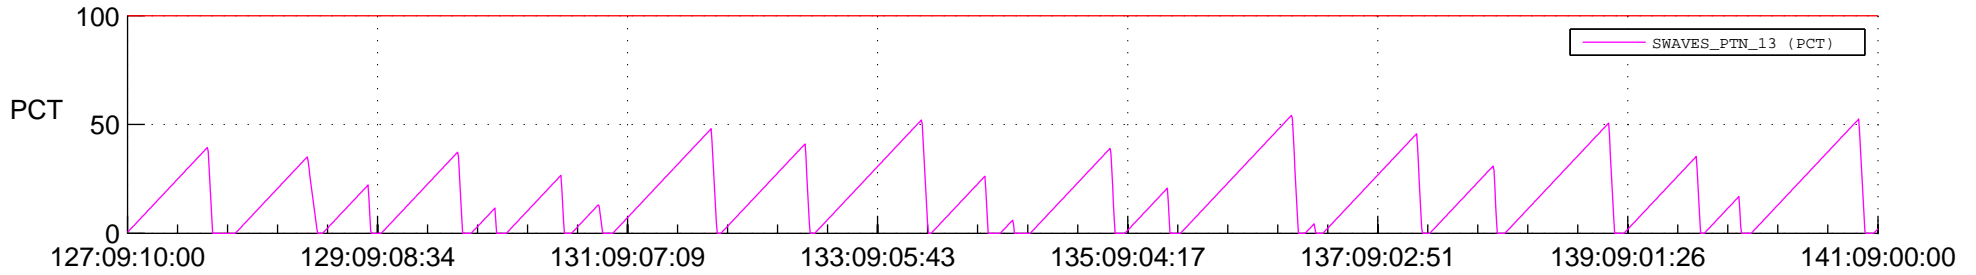

STEREO AHEAD SSR PCT Full Prediction

SWAVES_Percent_Full_Prediction

IMPACT_Percent_Full_Prediction

PLASTIC_Percent_Full_Prediction

Spacecraft_DownLink_Rate

Ground Time (2021:127:09:10:00.000 -2021:141:09:00:00.000)