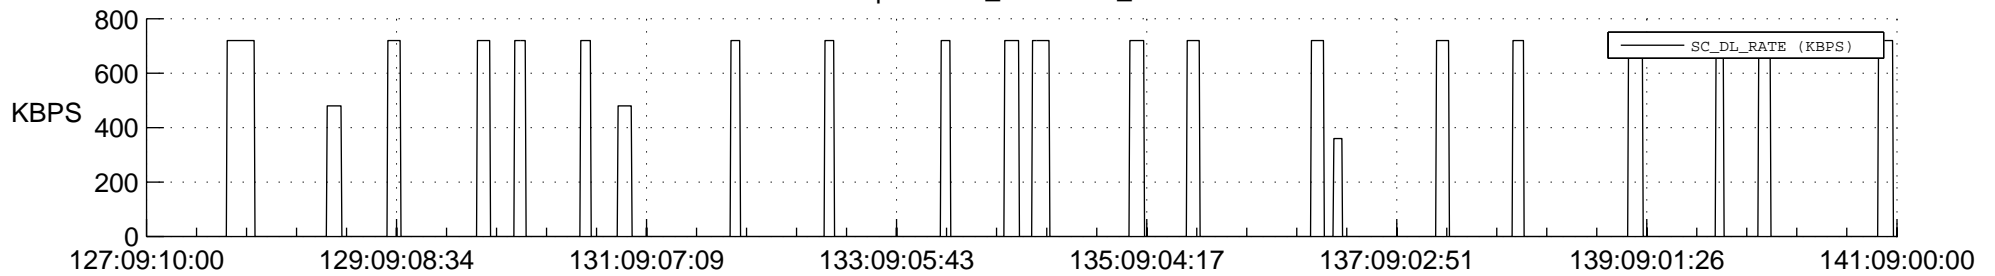

STEREO AHEAD SSR PCT Full Prediction

SWAVES_Percent_Full_Prediction

IMPACT_Percent_Full_Prediction

PLASTIC_Percent_Full_Prediction

Spacecraft_DownLink_Rate

Ground Time (2021:127:09:10:00.000 -2021:141:09:00:00.000)