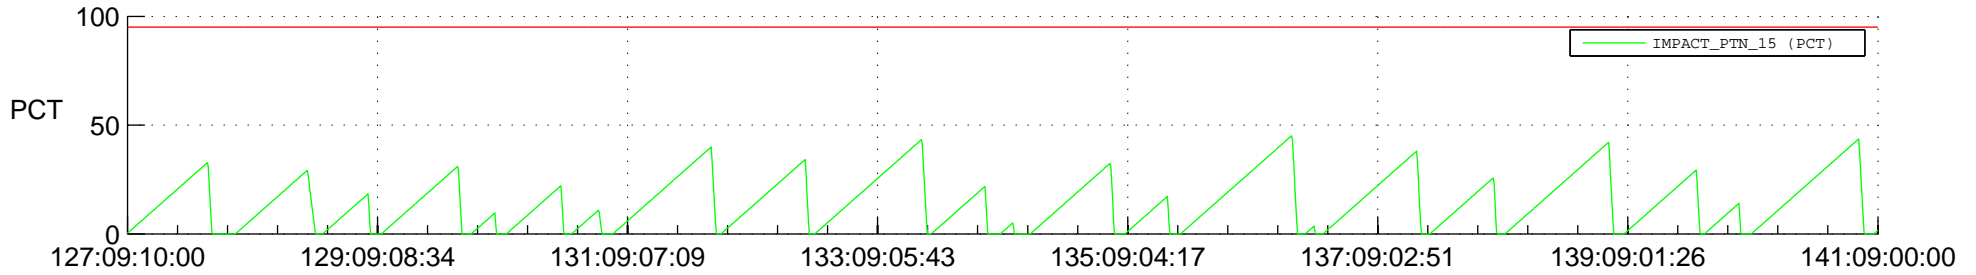

STEREO AHEAD SSR PCT Full Prediction

SWAVES_Percent_Full_Prediction

IMPACT_Percent_Full_Prediction

PLASTIC_Percent_Full_Prediction

Spacecraft_DownLink_Rate

Ground Time (2021:127:09:10:00.000 -2021:141:09:00:00.000)