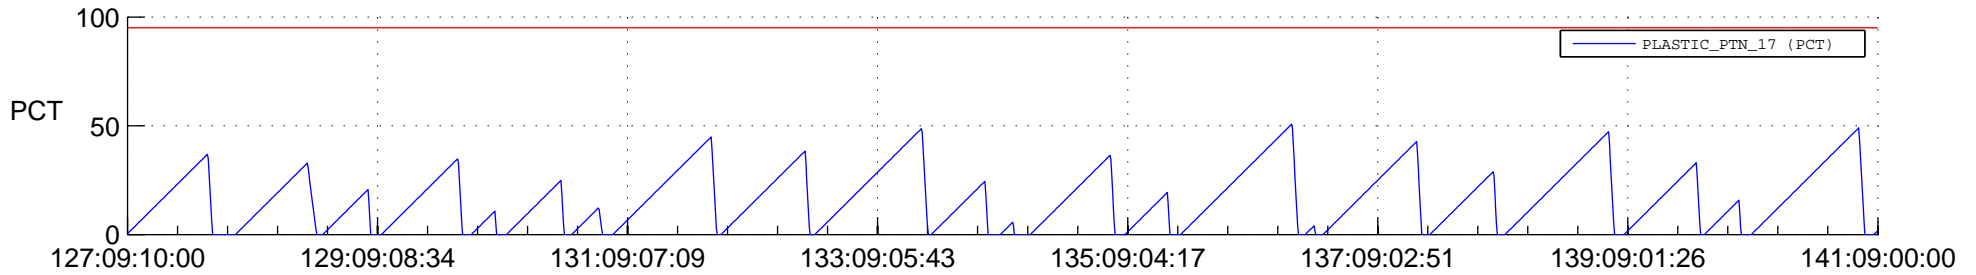

STEREO AHEAD SSR PCT Full Prediction

SWAVES_Percent_Full_Prediction

IMPACT_Percent_Full_Prediction

PLASTIC_Percent_Full_Prediction

Spacecraft_DownLink_Rate

Ground Time (2021:127:09:10:00.000 -2021:141:09:00:00.000)