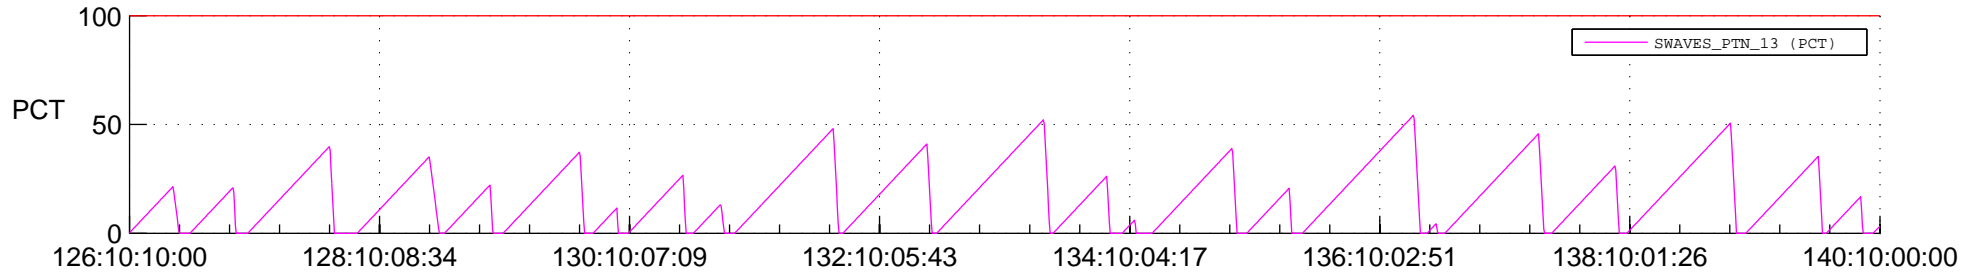

STEREO AHEAD SSR PCT Full Prediction

SWAVES_Percent_Full_Prediction

IMPACT_Percent_Full_Prediction

PLASTIC_Percent_Full_Prediction

Spacecraft_DownLink_Rate