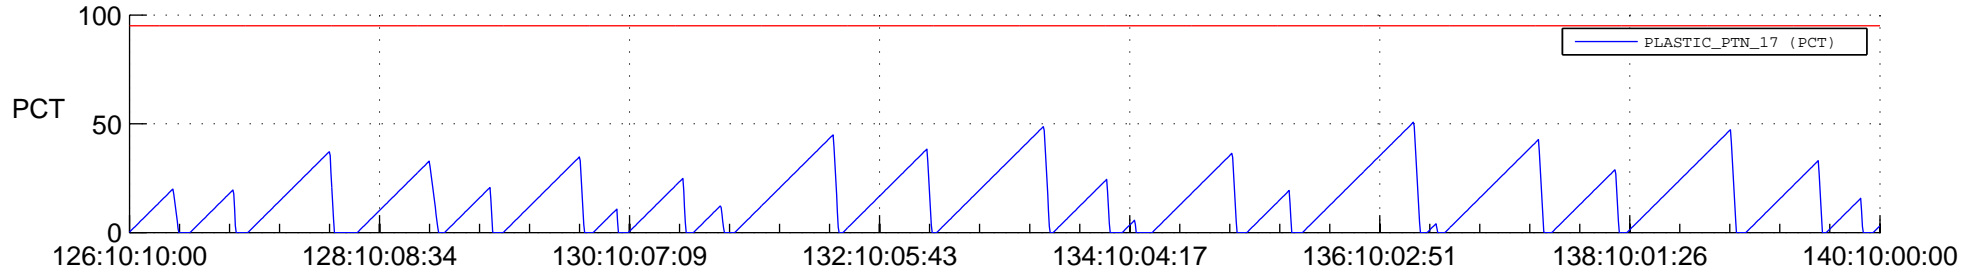

STEREO AHEAD SSR PCT Full Prediction

SWAVES_Percent_Full_Prediction

IMPACT_Percent_Full_Prediction

PLASTIC_Percent_Full_Prediction

Spacecraft_DownLink_Rate