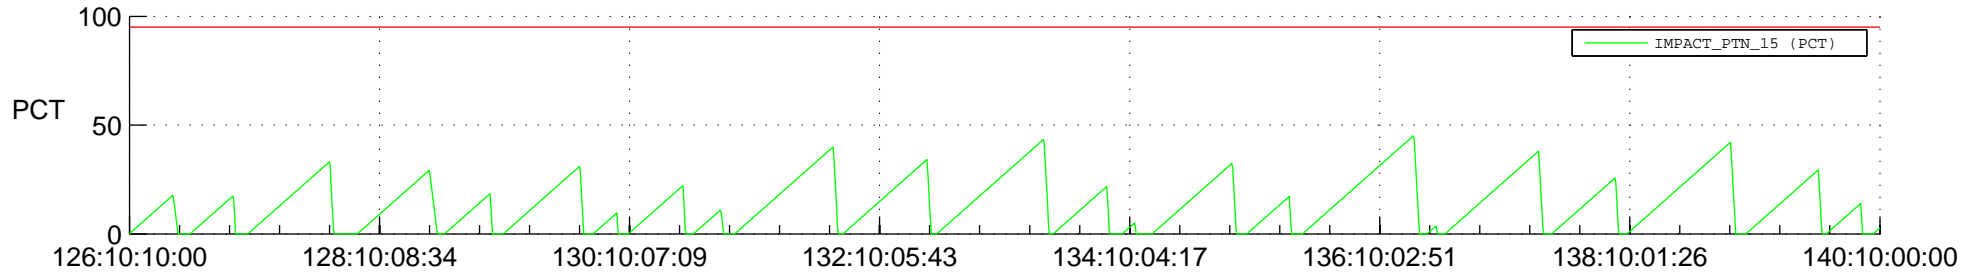

STEREO AHEAD SSR PCT Full Prediction

SWAVES_Percent_Full_Prediction

IMPACT_Percent_Full_Prediction

PLASTIC_Percent_Full_Prediction

Spacecraft_DownLink_Rate