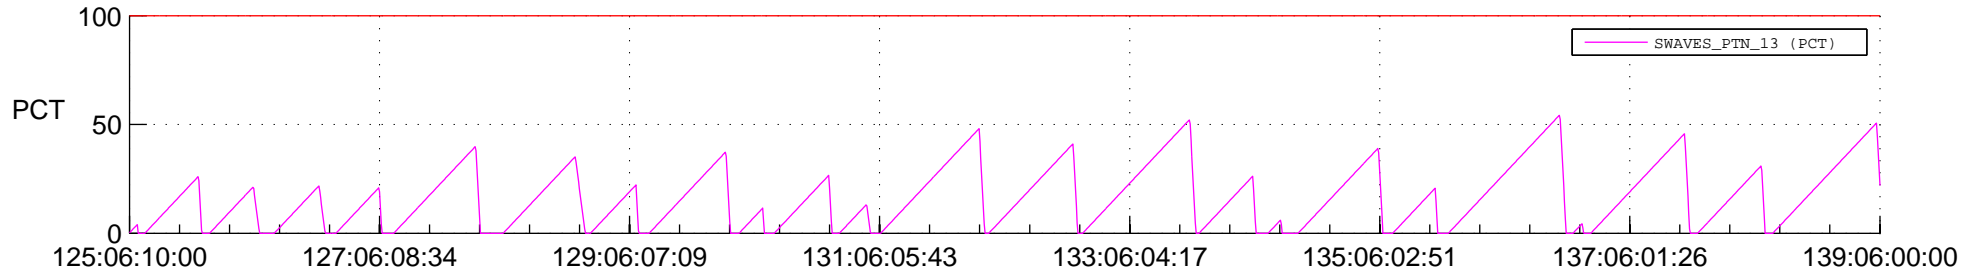

## SWAVES\_Percent\_Full\_Prediction

## Spacecraft\_DownLink\_Rate

Ground Time (2021:125:06:10:00.000 -2021:139:06:00:00.000)