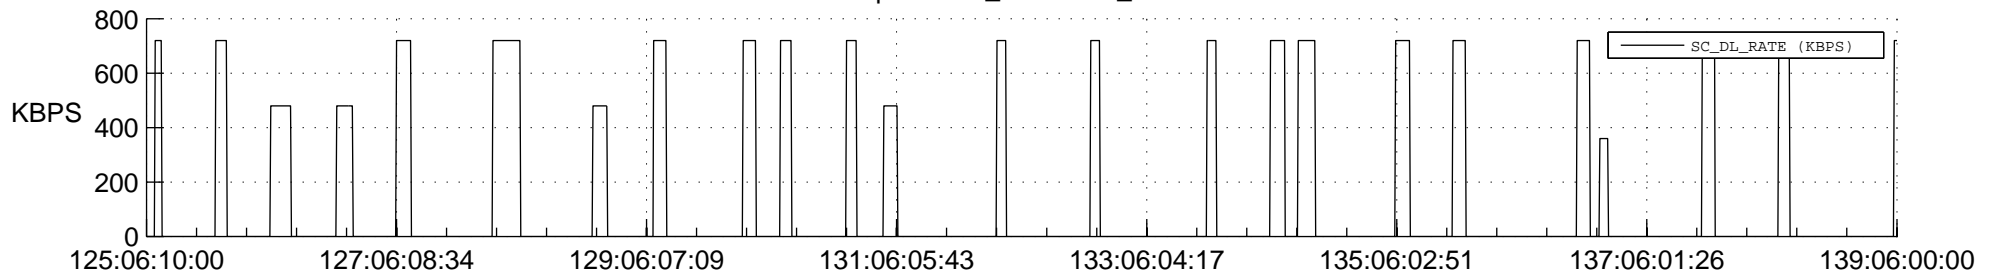

## Spacecraft\_DownLink\_Rate

Ground Time (2021:125:06:10:00.000 -2021:139:06:00:00.000)