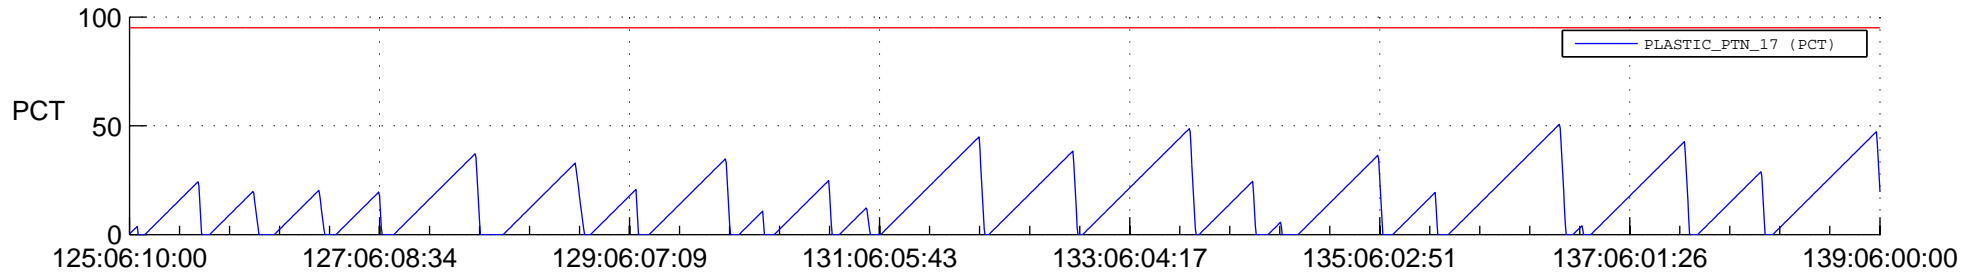

## SWAVES\_Percent\_Full\_Prediction

## Spacecraft\_DownLink\_Rate

Ground Time (2021:125:06:10:00.000 -2021:139:06:00:00.000)