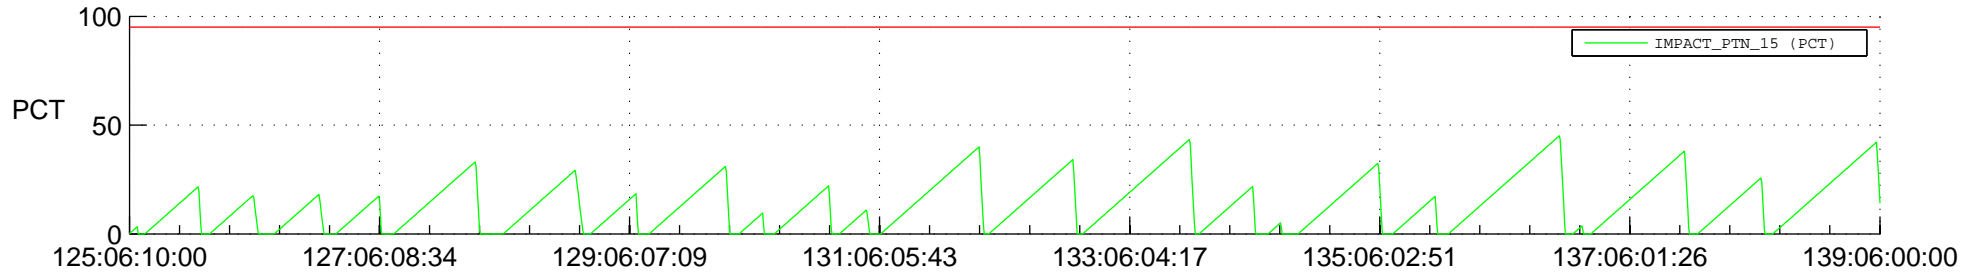

IMPACT_Percent_Full_Prediction