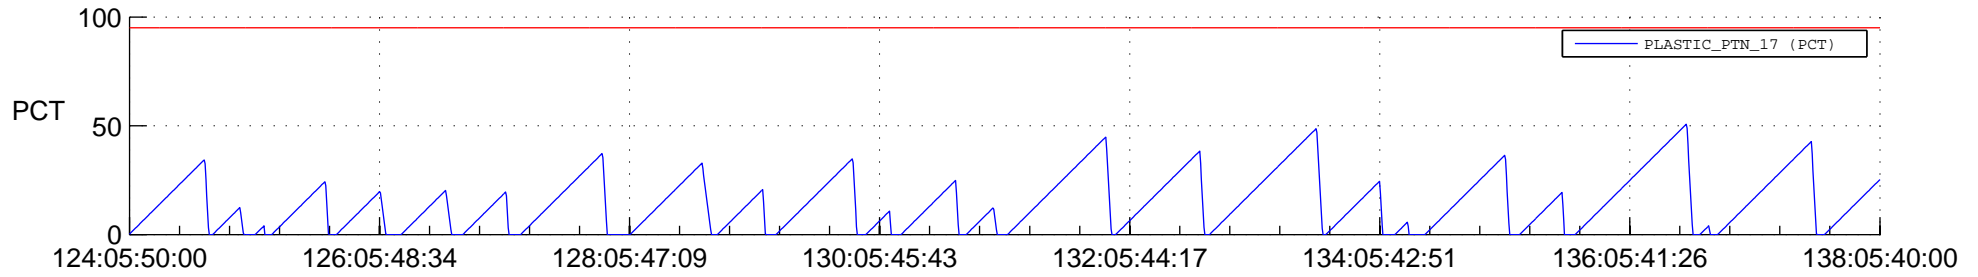

STEREO AHEAD SSR PCT Full Prediction

SWAVES_Percent_Full_Prediction

IMPACT_Percent_Full_Prediction

PLASTIC_Percent_Full_Prediction

Spacecraft_DownLink_Rate