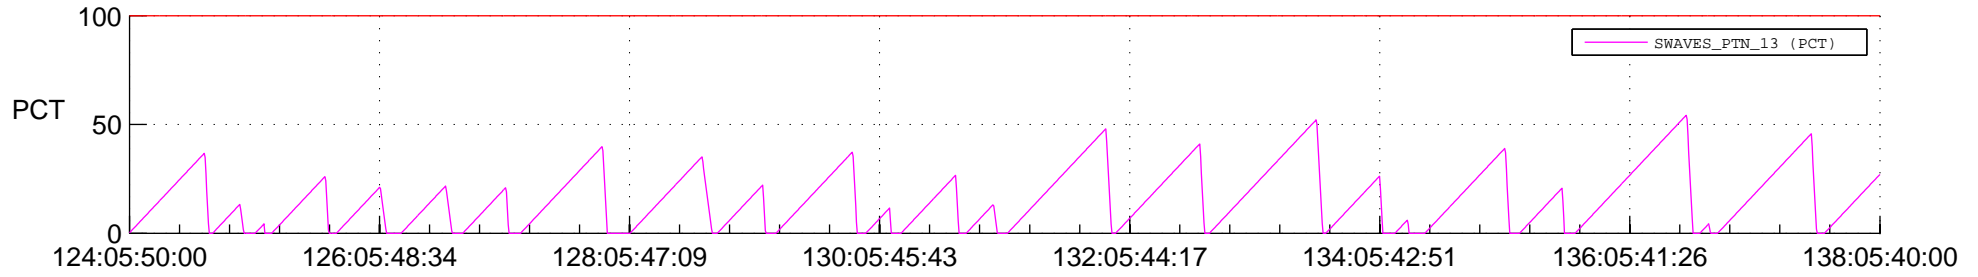

STEREO AHEAD SSR PCT Full Prediction

SWAVES_Percent_Full_Prediction

IMPACT_Percent_Full_Prediction

PLASTIC_Percent_Full_Prediction

Spacecraft_DownLink_Rate