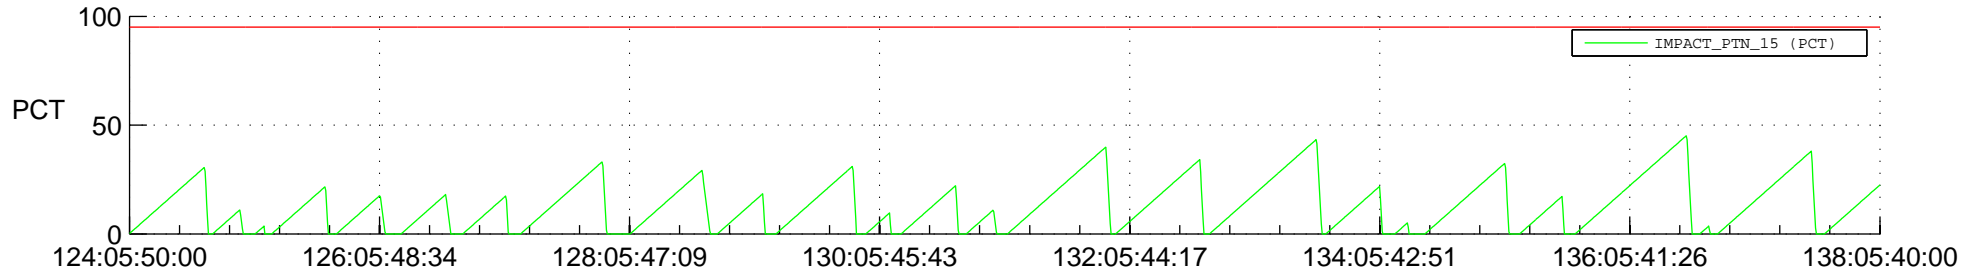

STEREO AHEAD SSR PCT Full Prediction

SWAVES_Percent_Full_Prediction

IMPACT_Percent_Full_Prediction

PLASTIC_Percent_Full_Prediction

Spacecraft_DownLink_Rate