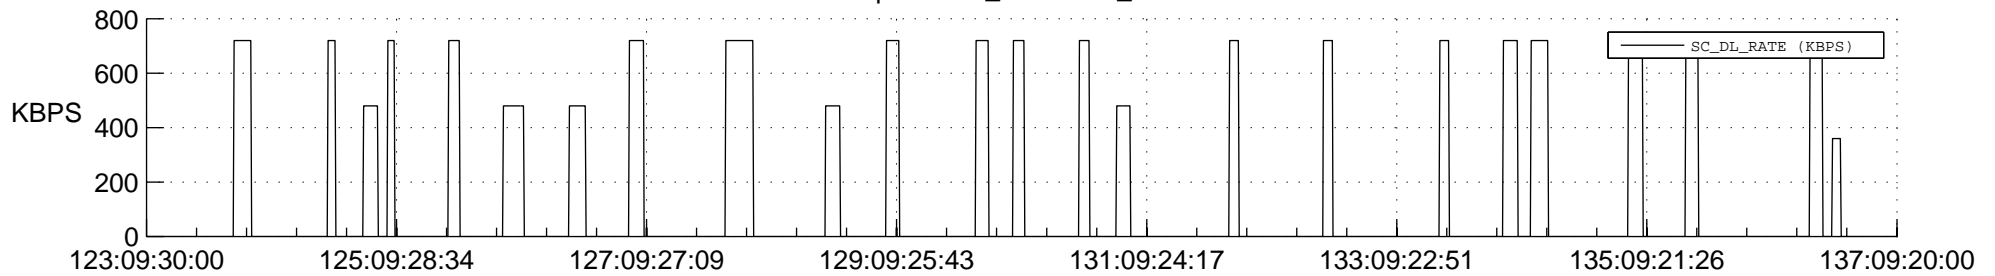

## Spacecraft\_DownLink\_Rate

Ground Time (2021:123:09:30:00.000 -2021:137:09:20:00.000)