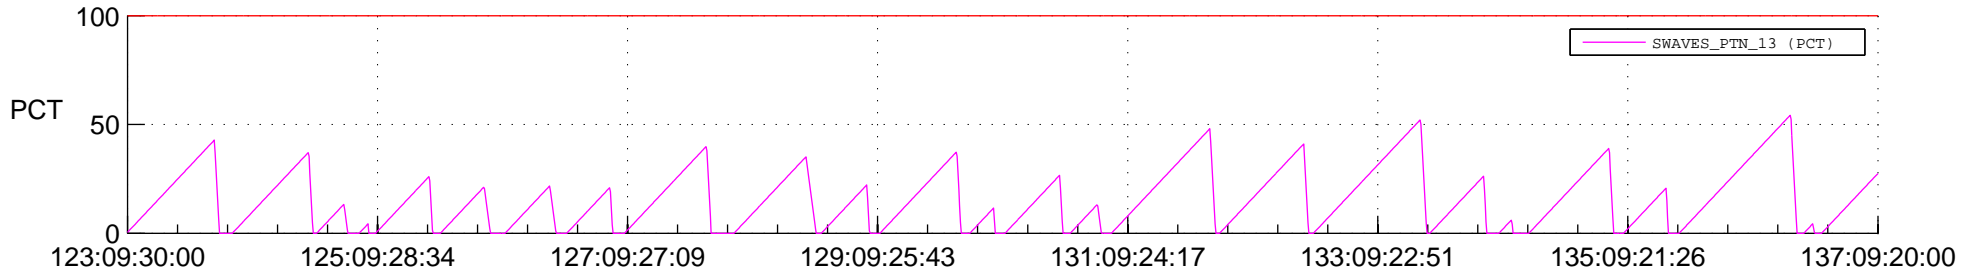

## SWAVES\_Percent\_Full\_Prediction

## Spacecraft\_DownLink\_Rate

Ground Time (2021:123:09:30:00.000 -2021:137:09:20:00.000)