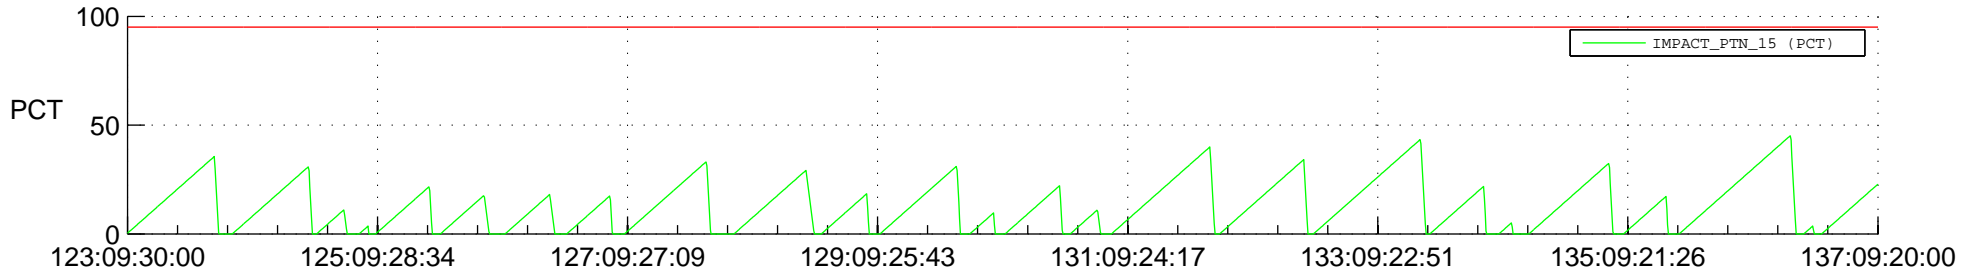

IMPACT_Percent_Full_Prediction