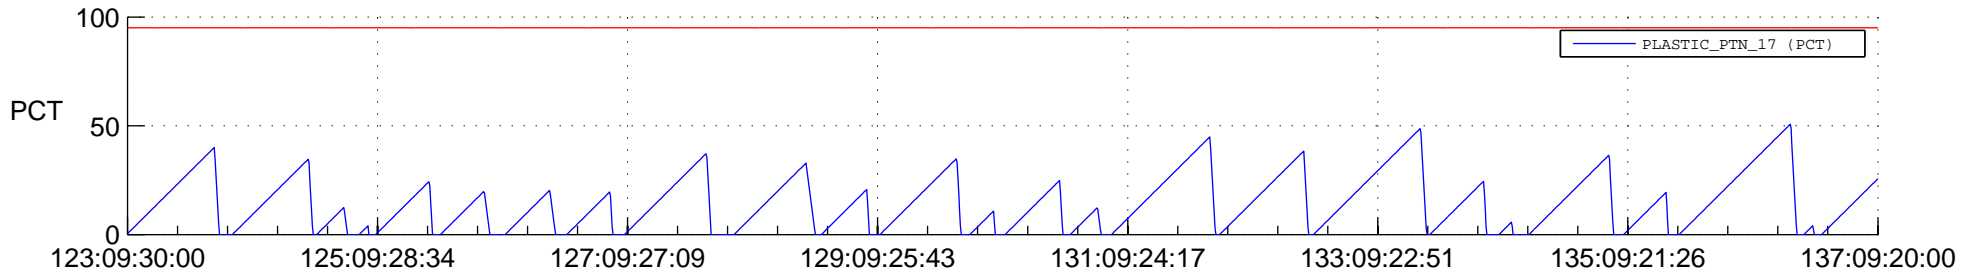

# STEREO AHEAD SSR PCT Full Prediction

## SWAVES\_Percent\_Full\_Prediction

## Spacecraft\_DownLink\_Rate

Ground Time (2021:123:09:30:00.000 -2021:137:09:20:00.000)