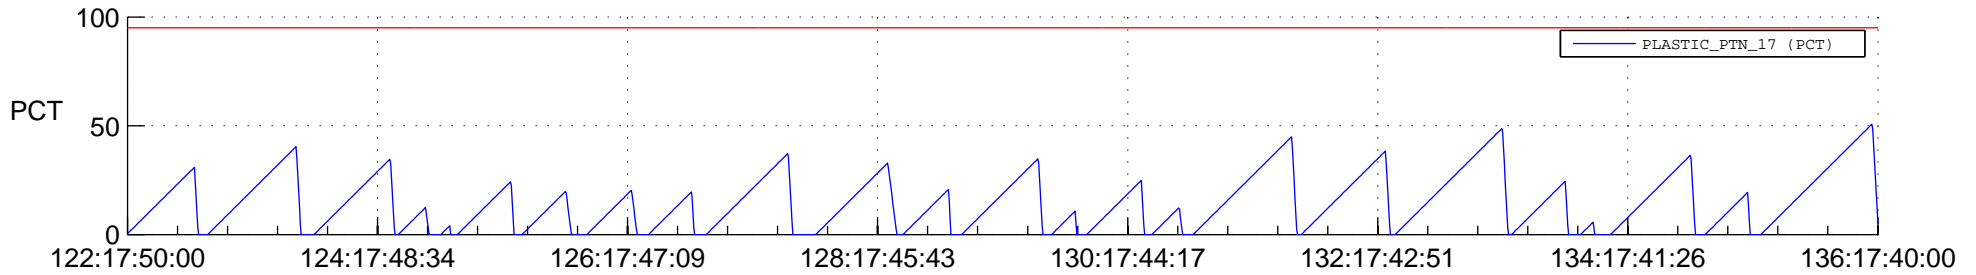

STEREO AHEAD SSR PCT Full Prediction

SWAVES_Percent_Full_Prediction

IMPACT_Percent_Full_Prediction

PLASTIC_Percent_Full_Prediction

Spacecraft_DownLink_Rate