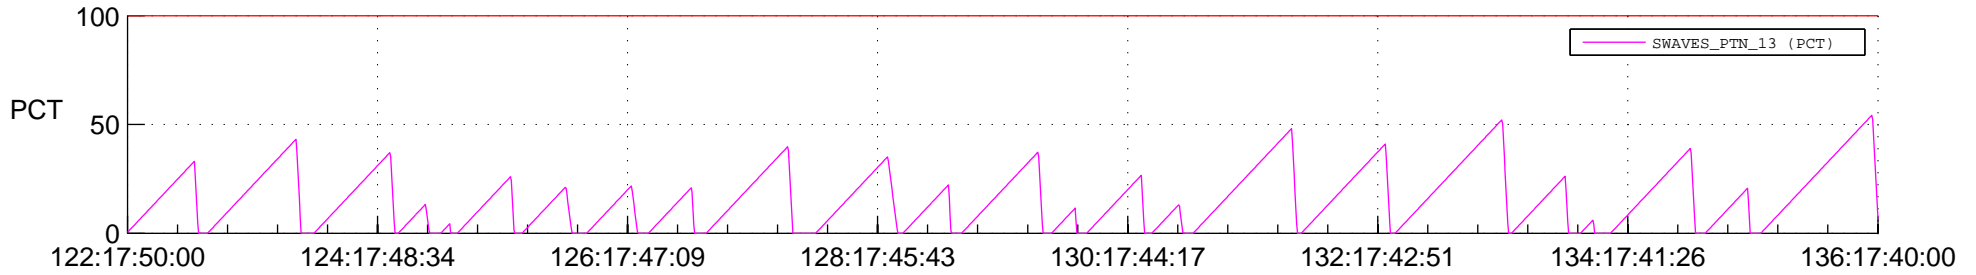

STEREO AHEAD SSR PCT Full Prediction

SWAVES_Percent_Full_Prediction

IMPACT_Percent_Full_Prediction

PLASTIC_Percent_Full_Prediction

Spacecraft_DownLink_Rate