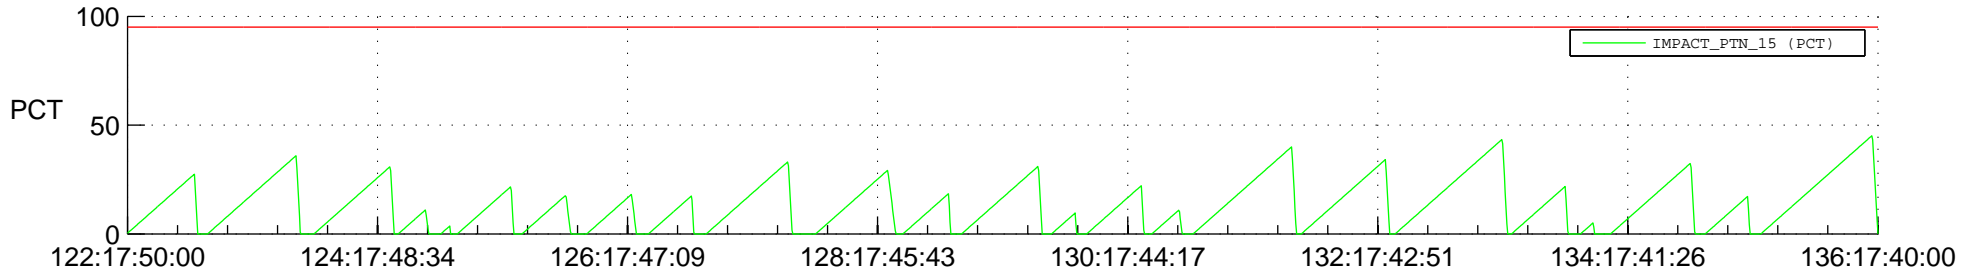

STEREO AHEAD SSR PCT Full Prediction

SWAVES_Percent_Full_Prediction

IMPACT_Percent_Full_Prediction

PLASTIC_Percent_Full_Prediction

Spacecraft_DownLink_Rate