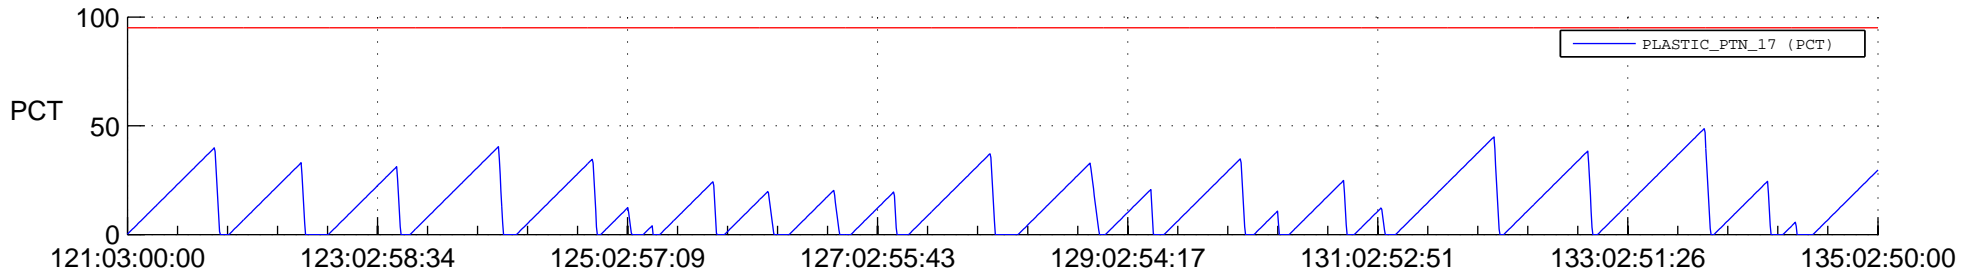

STEREO AHEAD SSR PCT Full Prediction

SWAVES_Percent_Full_Prediction

IMPACT_Percent_Full_Prediction

PLASTIC_Percent_Full_Prediction

Spacecraft_DownLink_Rate

Ground Time (2021:121:03:00:00.000 -2021:135:02:50:00.000)