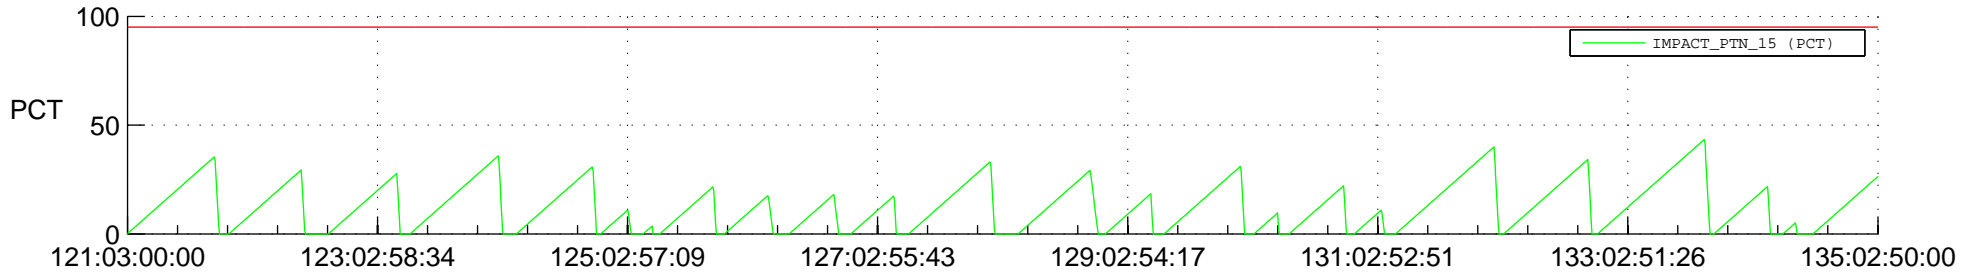

STEREO AHEAD SSR PCT Full Prediction

SWAVES_Percent_Full_Prediction

IMPACT_Percent_Full_Prediction

PLASTIC_Percent_Full_Prediction

Spacecraft_DownLink_Rate

Ground Time (2021:121:03:00:00.000 -2021:135:02:50:00.000)