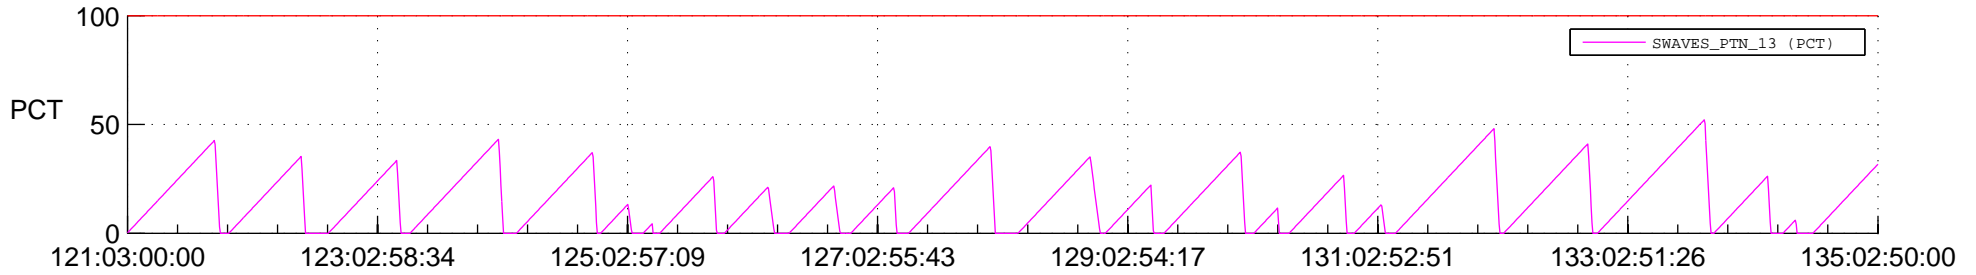

STEREO AHEAD SSR PCT Full Prediction

SWAVES_Percent_Full_Prediction

IMPACT_Percent_Full_Prediction

PLASTIC_Percent_Full_Prediction

Spacecraft_DownLink_Rate

Ground Time (2021:121:03:00:00.000 -2021:135:02:50:00.000)