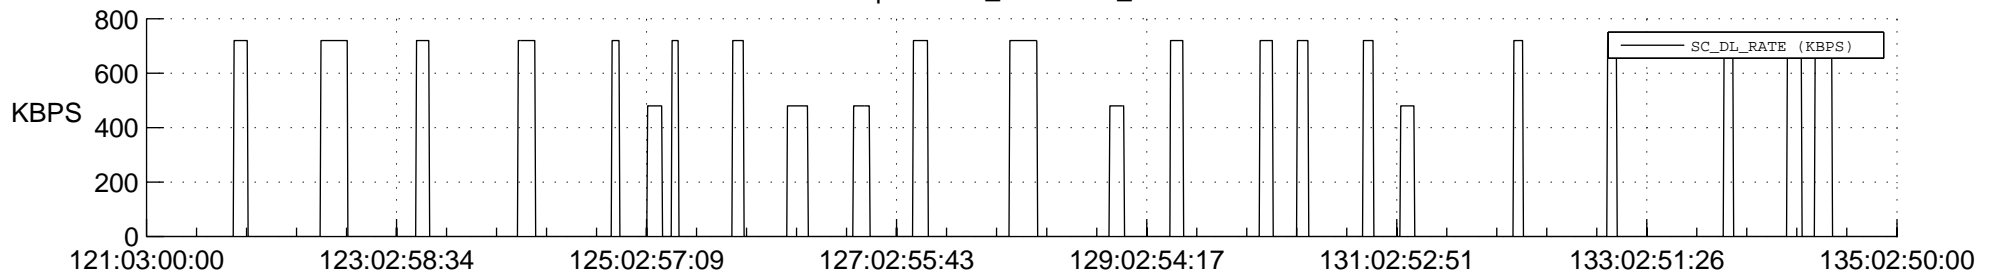

STEREO AHEAD SSR PCT Full Prediction

SWAVES_Percent_Full_Prediction

IMPACT_Percent_Full_Prediction

PLASTIC_Percent_Full_Prediction

Spacecraft_DownLink_Rate

Ground Time (2021:121:03:00:00.000 -2021:135:02:50:00.000)