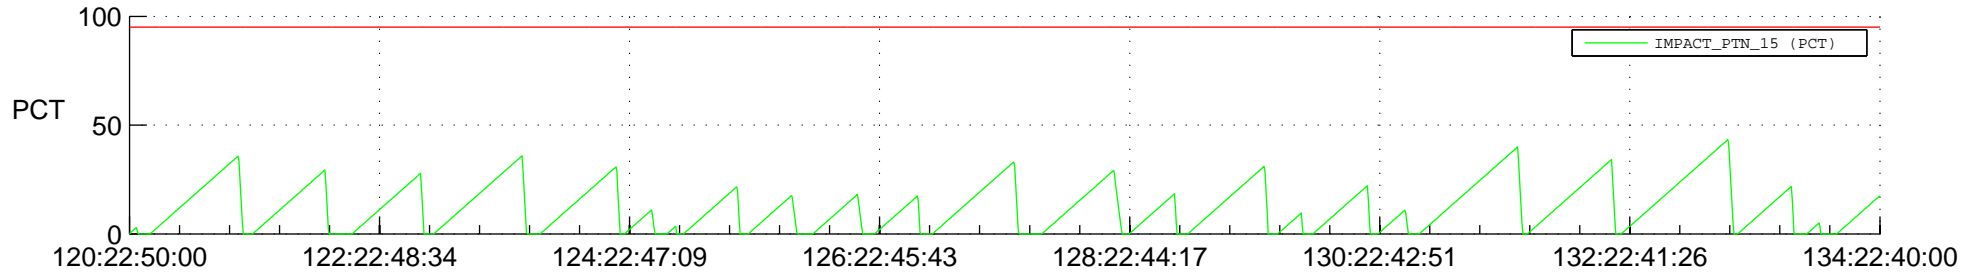

IMPACT_Percent_Full_Prediction