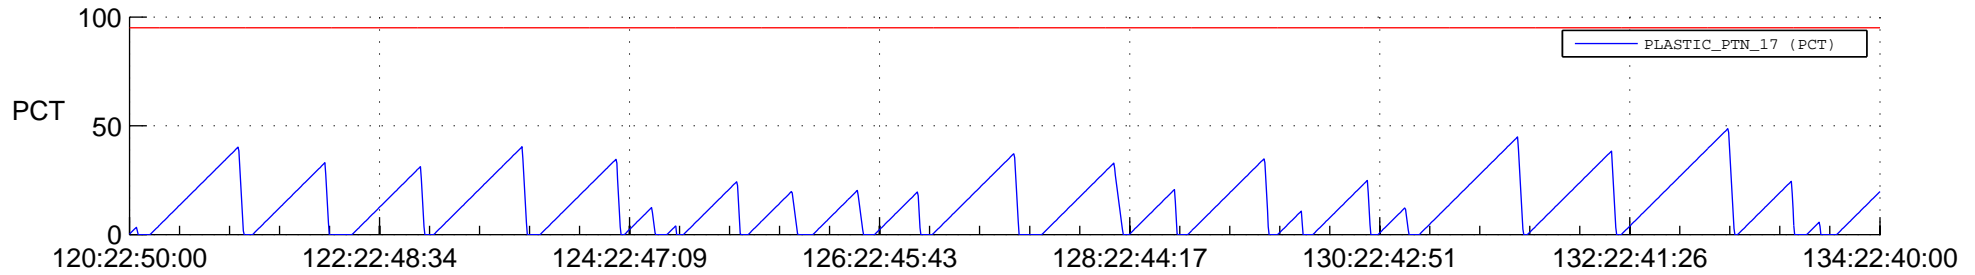

PLASTIC_Percent_Full_Prediction