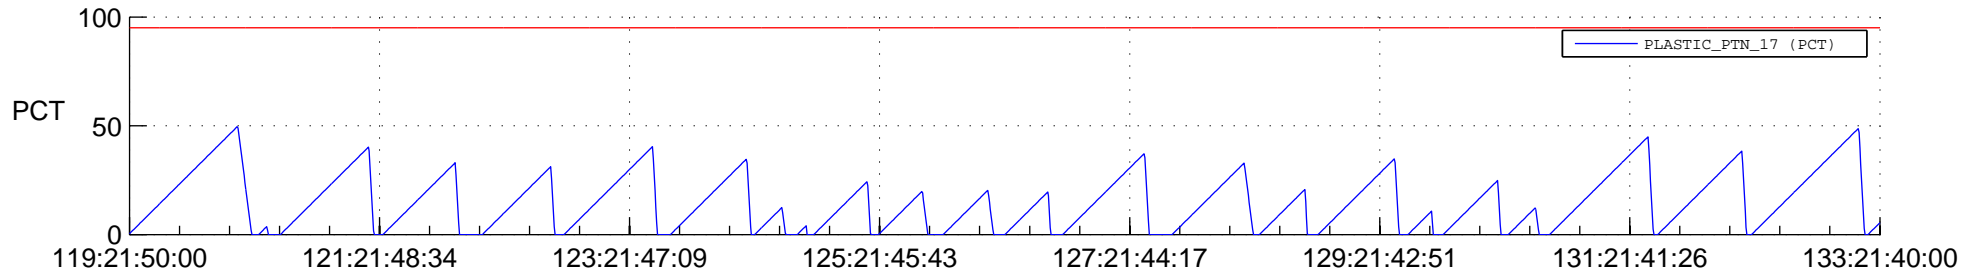

STEREO AHEAD SSR PCT Full Prediction

SWAVES_Percent_Full_Prediction

IMPACT_Percent_Full_Prediction

PLASTIC_Percent_Full_Prediction

Spacecraft_DownLink_Rate