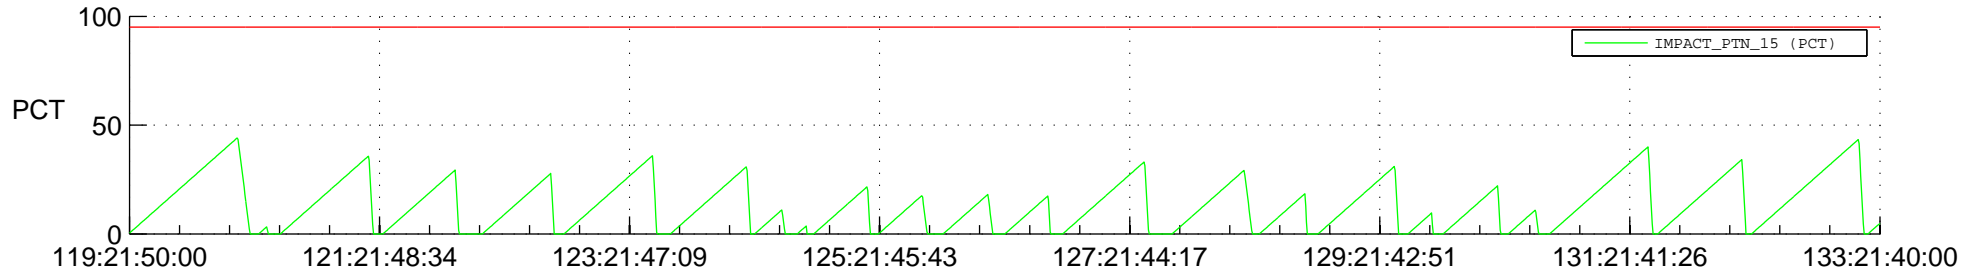

STEREO AHEAD SSR PCT Full Prediction

SWAVES_Percent_Full_Prediction

IMPACT_Percent_Full_Prediction

PLASTIC_Percent_Full_Prediction

Spacecraft_DownLink_Rate