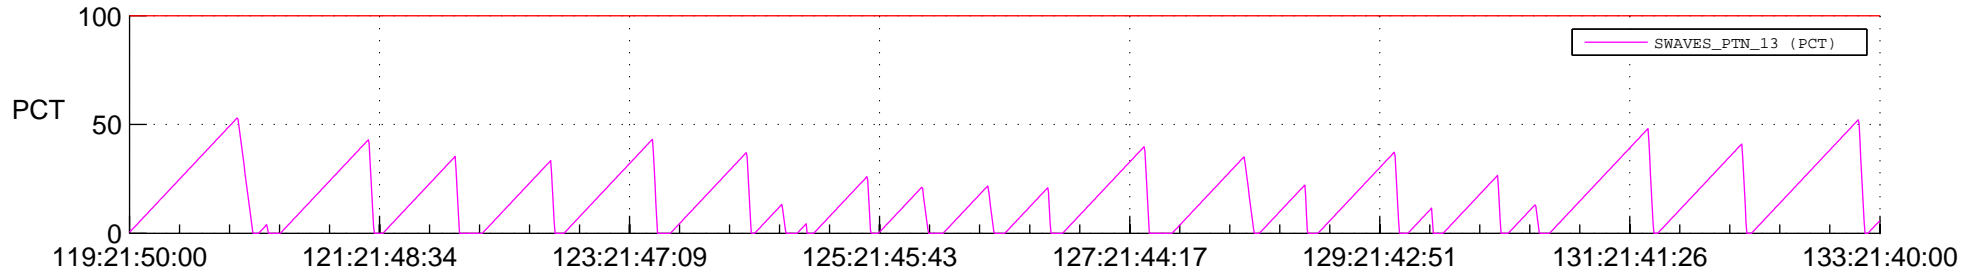

STEREO AHEAD SSR PCT Full Prediction

SWAVES_Percent_Full_Prediction

IMPACT_Percent_Full_Prediction

PLASTIC_Percent_Full_Prediction

Spacecraft_DownLink_Rate