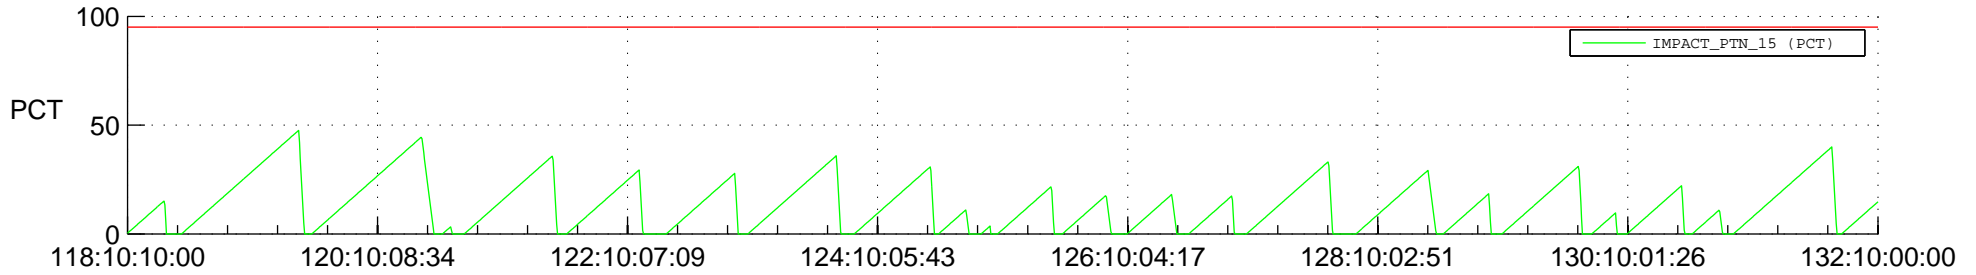

IMPACT_Percent_Full_Prediction