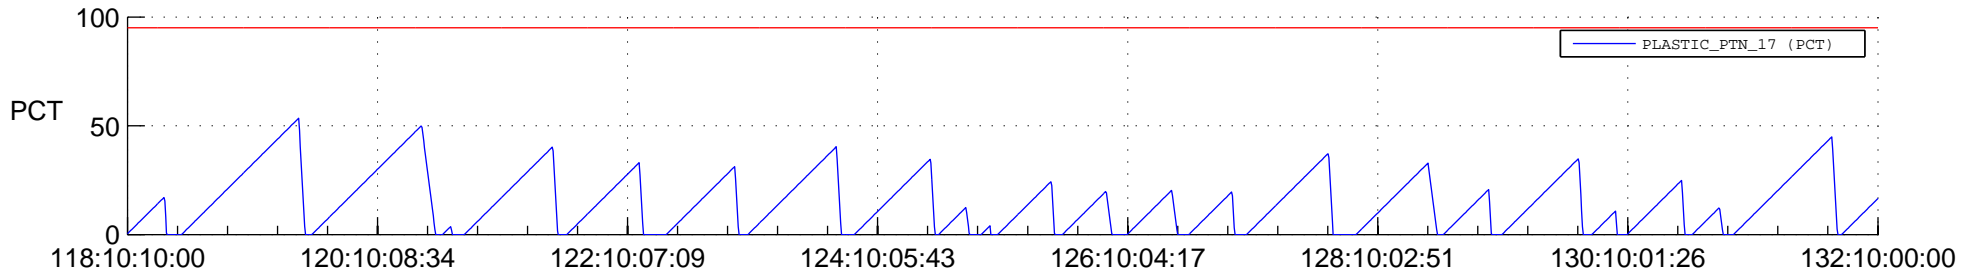

## SWAVES\_Percent\_Full\_Prediction

## Spacecraft\_DownLink\_Rate

Ground Time (2021:118:10:10:00.000 -2021:132:10:00:00.000)