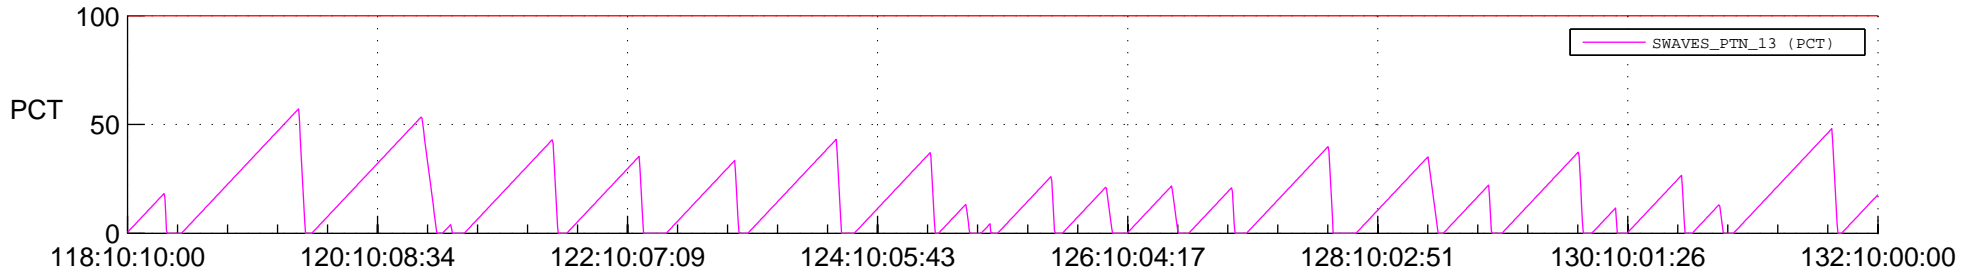

## SWAVES\_Percent\_Full\_Prediction

## Spacecraft\_DownLink\_Rate

Ground Time (2021:118:10:10:00.000 -2021:132:10:00:00.000)