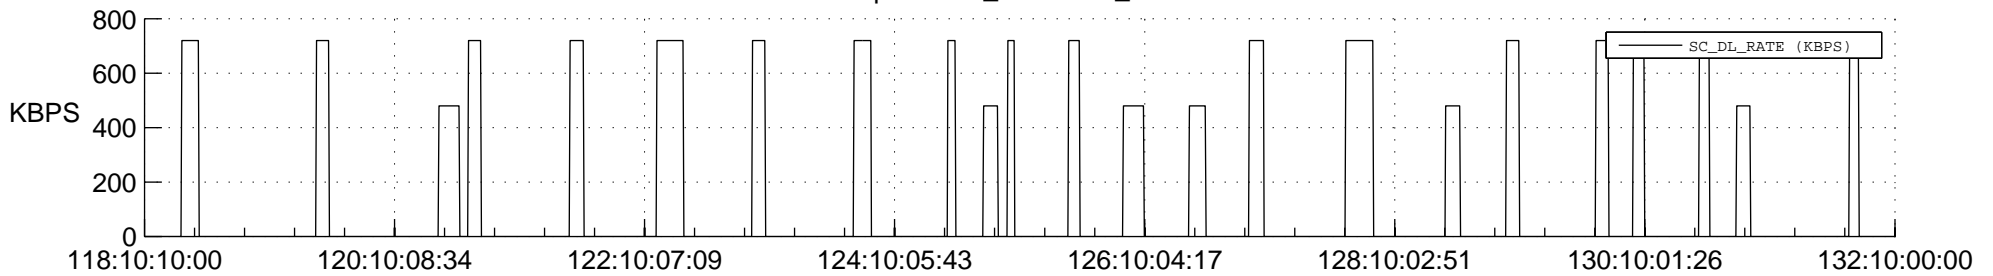

## Spacecraft\_DownLink\_Rate

Ground Time (2021:118:10:10:00.000 -2021:132:10:00:00.000)