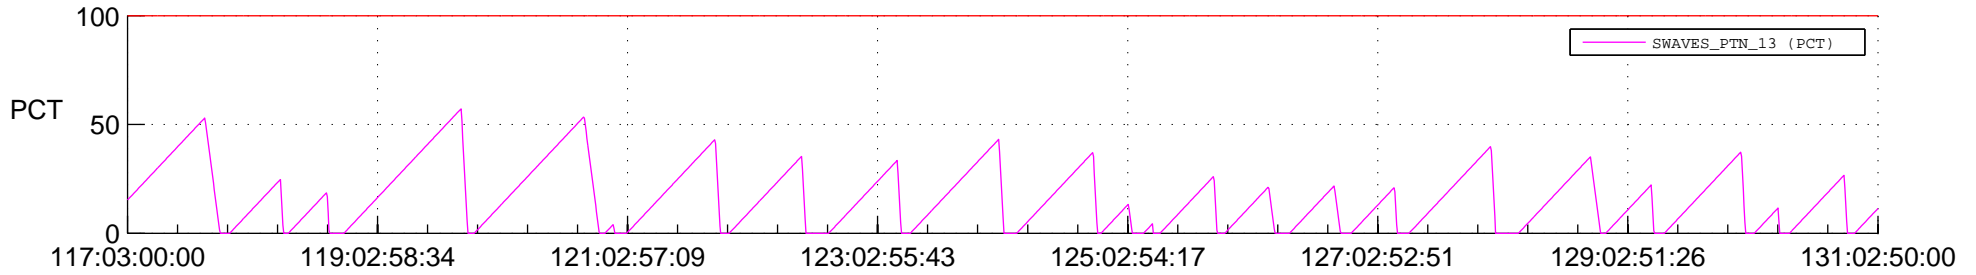

## SWAVES\_Percent\_Full\_Prediction

## Spacecraft\_DownLink\_Rate

Ground Time (2021:117:03:00:00.000 -2021:131:02:50:00.000)