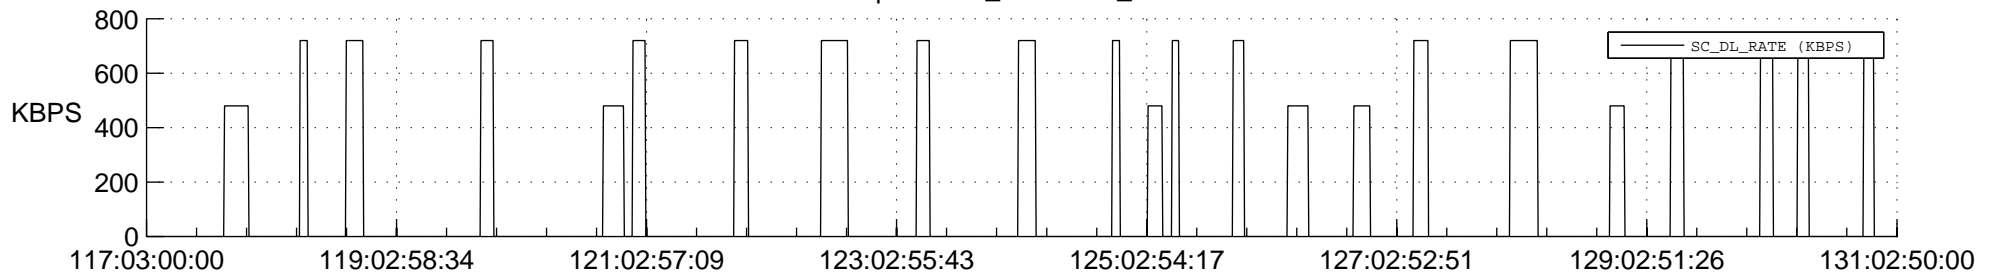

## Spacecraft\_DownLink\_Rate

Ground Time (2021:117:03:00:00.000 -2021:131:02:50:00.000)