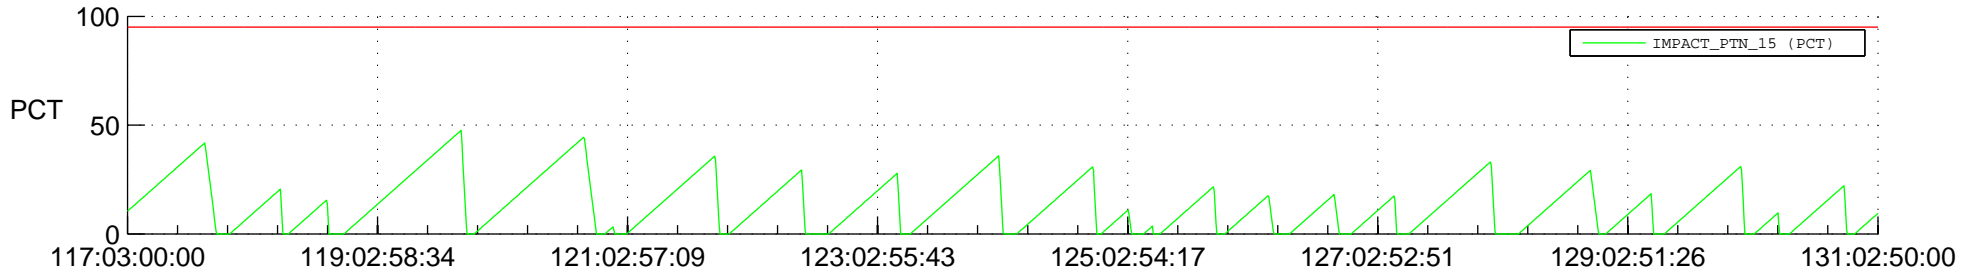

IMPACT_Percent_Full_Prediction