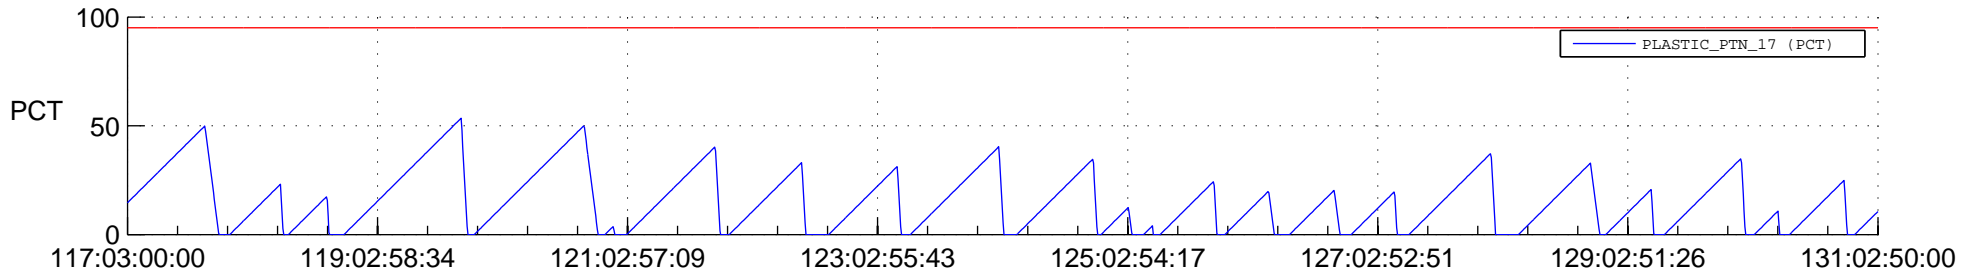

## SWAVES\_Percent\_Full\_Prediction

## Spacecraft\_DownLink\_Rate

Ground Time (2021:117:03:00:00.000 -2021:131:02:50:00.000)