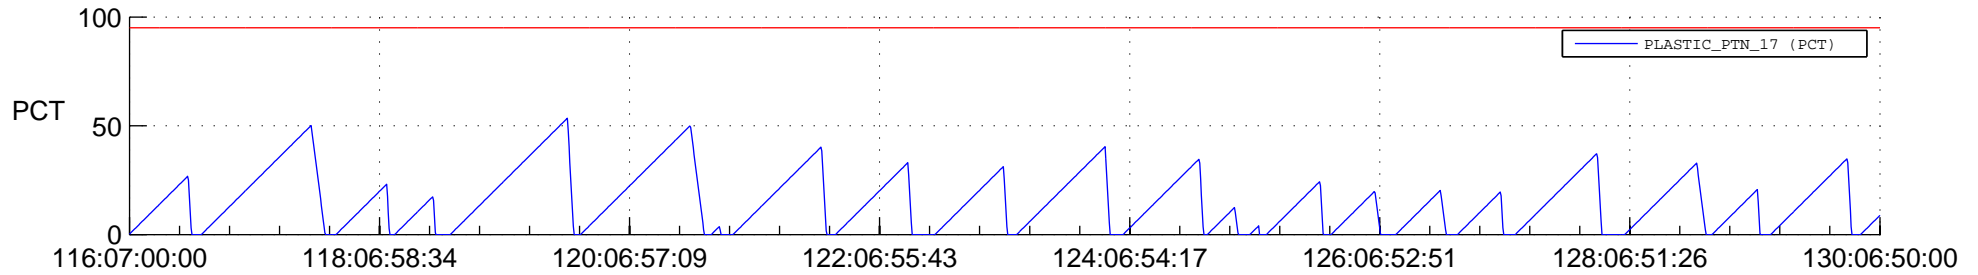

## SWAVES\_Percent\_Full\_Prediction

## Spacecraft\_DownLink\_Rate

Ground Time (2021:116:07:00:00.000 -2021:130:06:50:00.000)