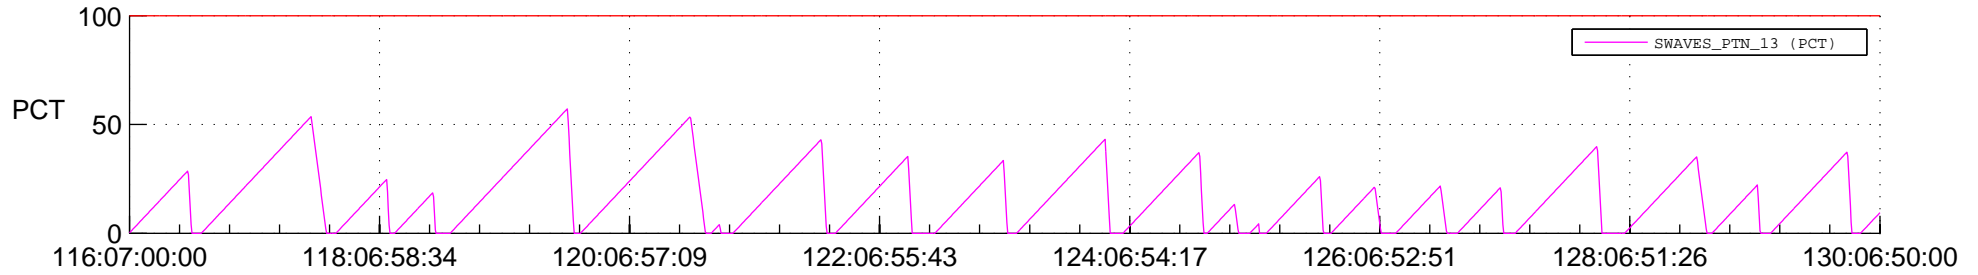

## SWAVES\_Percent\_Full\_Prediction

## Spacecraft\_DownLink\_Rate

Ground Time (2021:116:07:00:00.000 -2021:130:06:50:00.000)