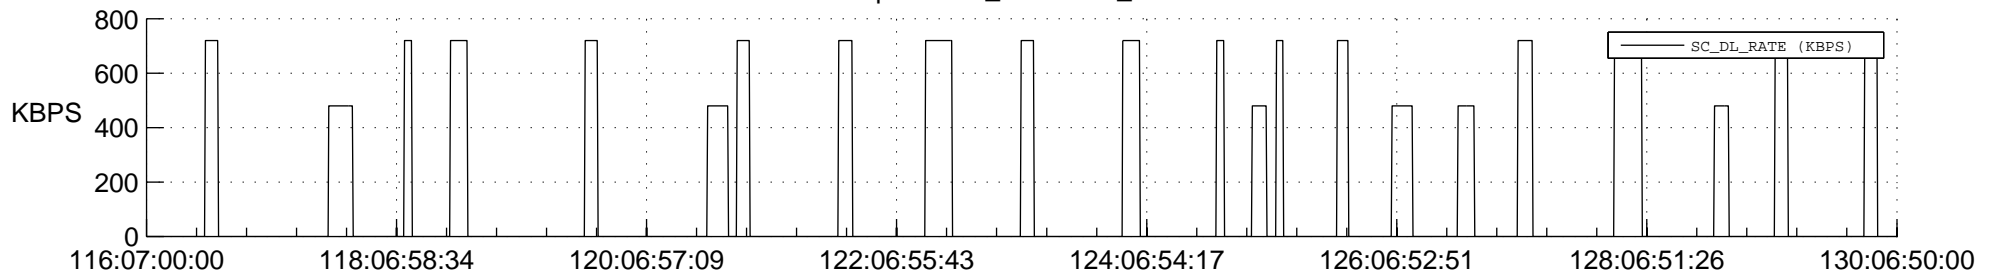

## Spacecraft\_DownLink\_Rate

Ground Time (2021:116:07:00:00.000 -2021:130:06:50:00.000)