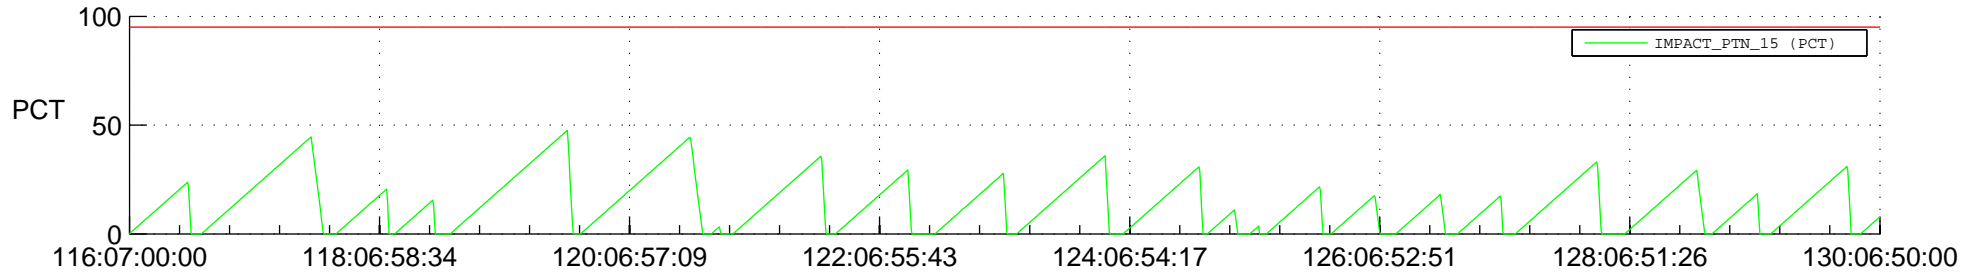

IMPACT_Percent_Full_Prediction