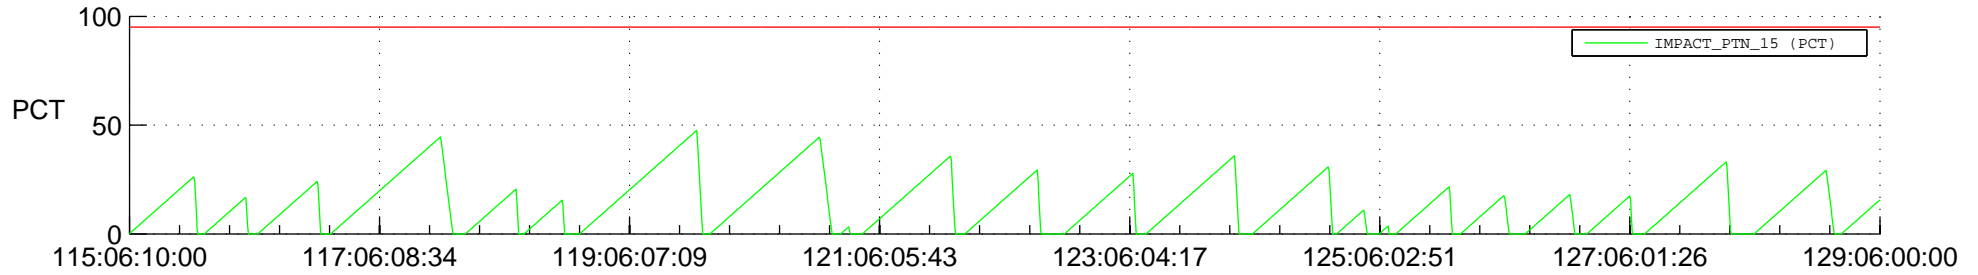

STEREO AHEAD SSR PCT Full Prediction

SWAVES_Percent_Full_Prediction

IMPACT_Percent_Full_Prediction

PLASTIC_Percent_Full_Prediction

Spacecraft_DownLink_Rate

Ground Time (2021:115:06:10:00.000 -2021:129:06:00:00.000)