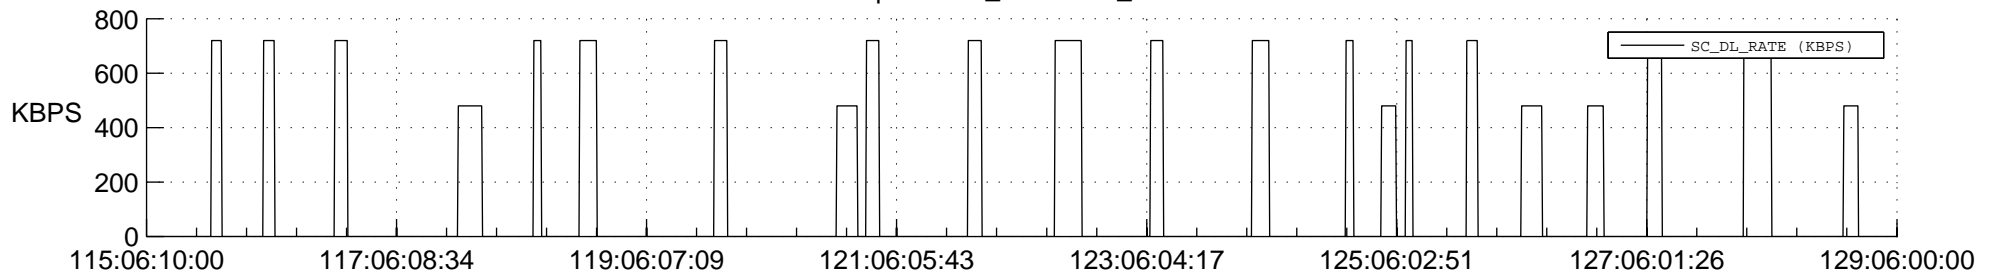

STEREO AHEAD SSR PCT Full Prediction

SWAVES_Percent_Full_Prediction

IMPACT_Percent_Full_Prediction

PLASTIC_Percent_Full_Prediction

Spacecraft_DownLink_Rate

Ground Time (2021:115:06:10:00.000 -2021:129:06:00:00.000)