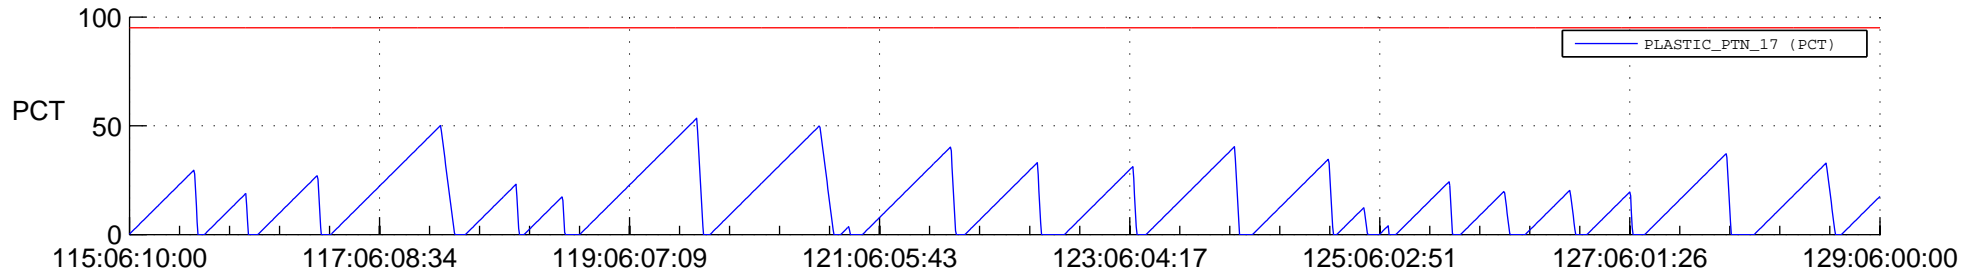

STEREO AHEAD SSR PCT Full Prediction

SWAVES_Percent_Full_Prediction

IMPACT_Percent_Full_Prediction

PLASTIC_Percent_Full_Prediction

Spacecraft_DownLink_Rate

Ground Time (2021:115:06:10:00.000 -2021:129:06:00:00.000)