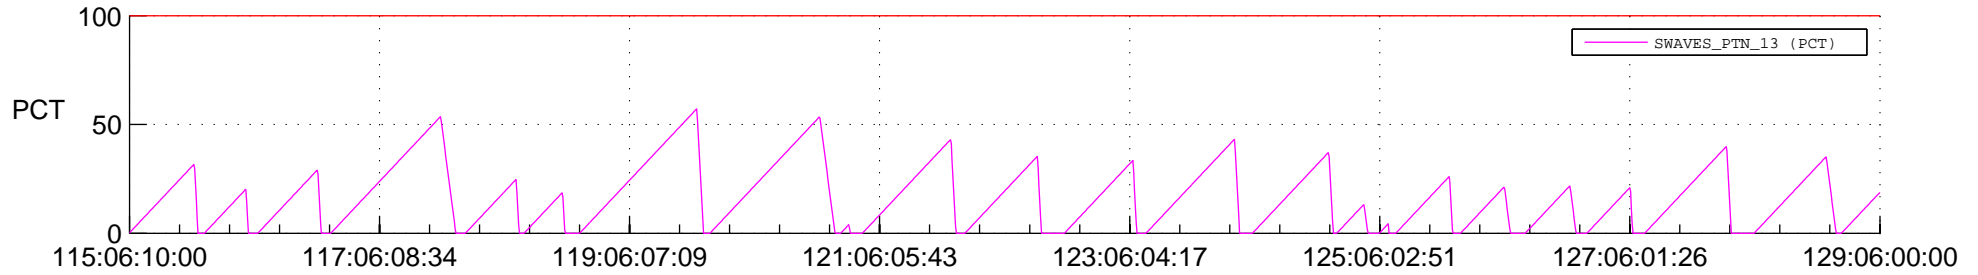

STEREO AHEAD SSR PCT Full Prediction

SWAVES_Percent_Full_Prediction

IMPACT_Percent_Full_Prediction

PLASTIC_Percent_Full_Prediction

Spacecraft_DownLink_Rate

Ground Time (2021:115:06:10:00.000 -2021:129:06:00:00.000)