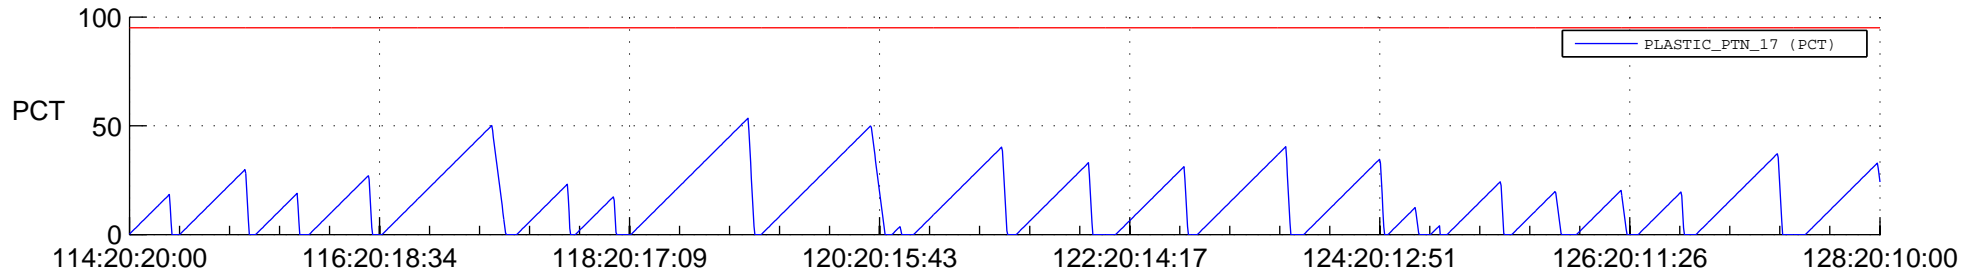

STEREO AHEAD SSR PCT Full Prediction

SWAVES_Percent_Full_Prediction

IMPACT_Percent_Full_Prediction

PLASTIC_Percent_Full_Prediction

Spacecraft_DownLink_Rate