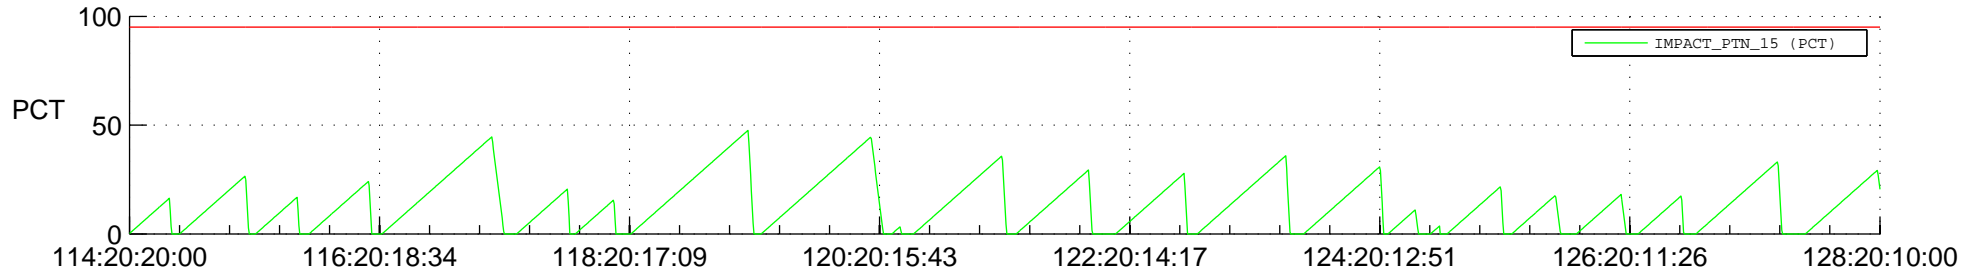

STEREO AHEAD SSR PCT Full Prediction

SWAVES_Percent_Full_Prediction

IMPACT_Percent_Full_Prediction

PLASTIC_Percent_Full_Prediction

Spacecraft_DownLink_Rate