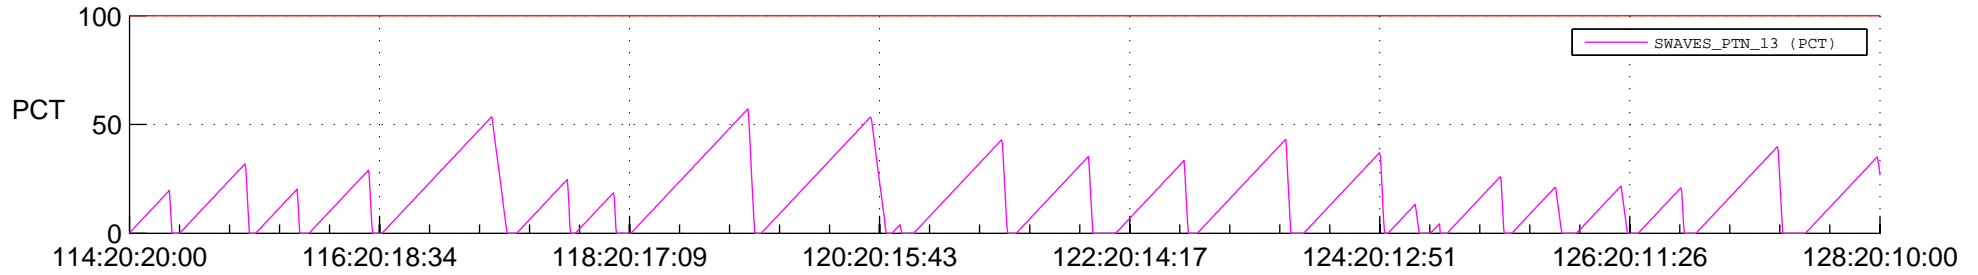

STEREO AHEAD SSR PCT Full Prediction

SWAVES_Percent_Full_Prediction

IMPACT_Percent_Full_Prediction

PLASTIC_Percent_Full_Prediction

Spacecraft_DownLink_Rate