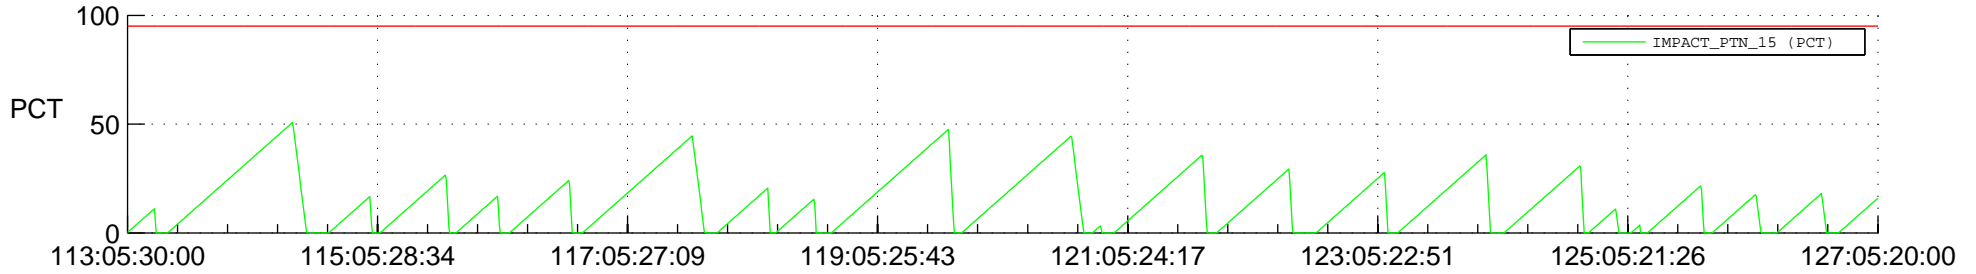

IMPACT_Percent_Full_Prediction