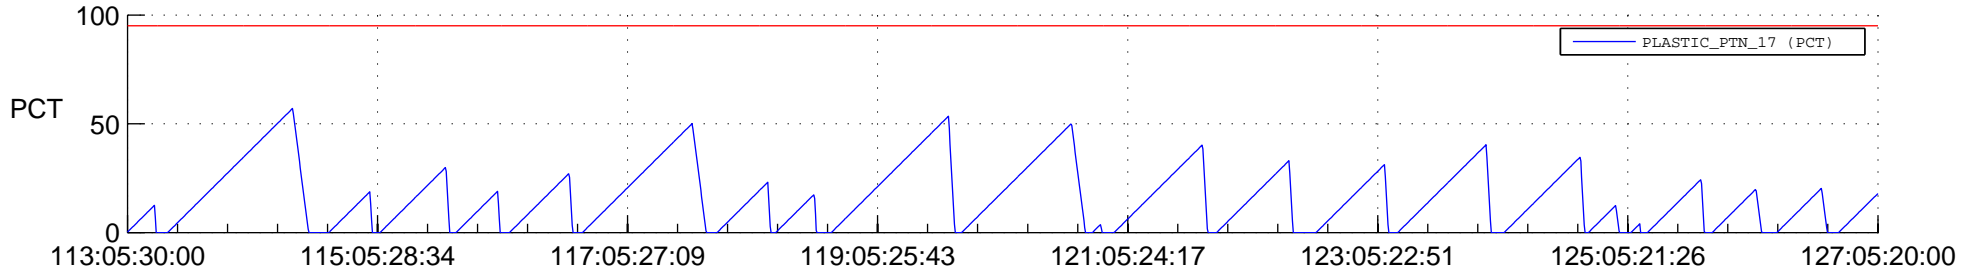

PLASTIC_Percent_Full_Prediction