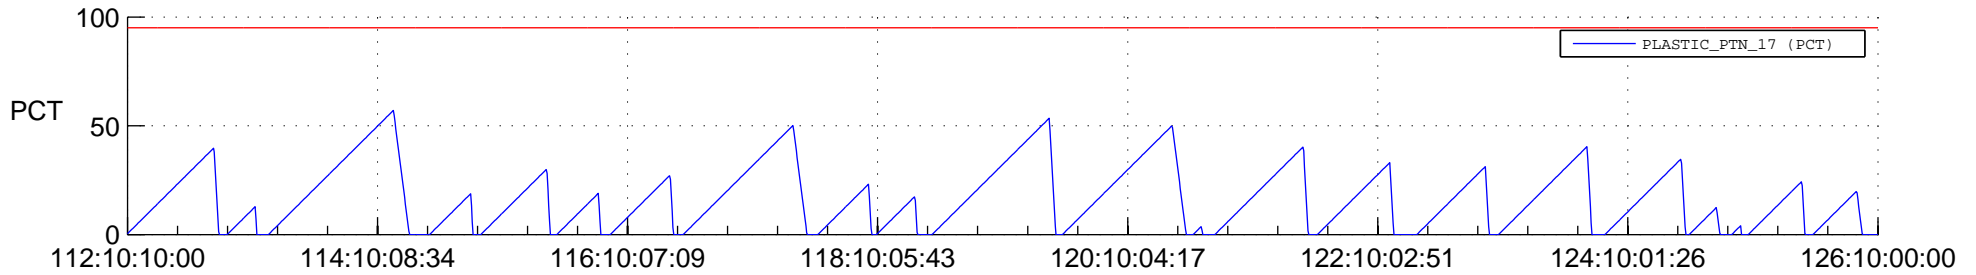

STEREO AHEAD SSR PCT Full Prediction

SWAVES_Percent_Full_Prediction

IMPACT_Percent_Full_Prediction

PLASTIC_Percent_Full_Prediction

Spacecraft_DownLink_Rate