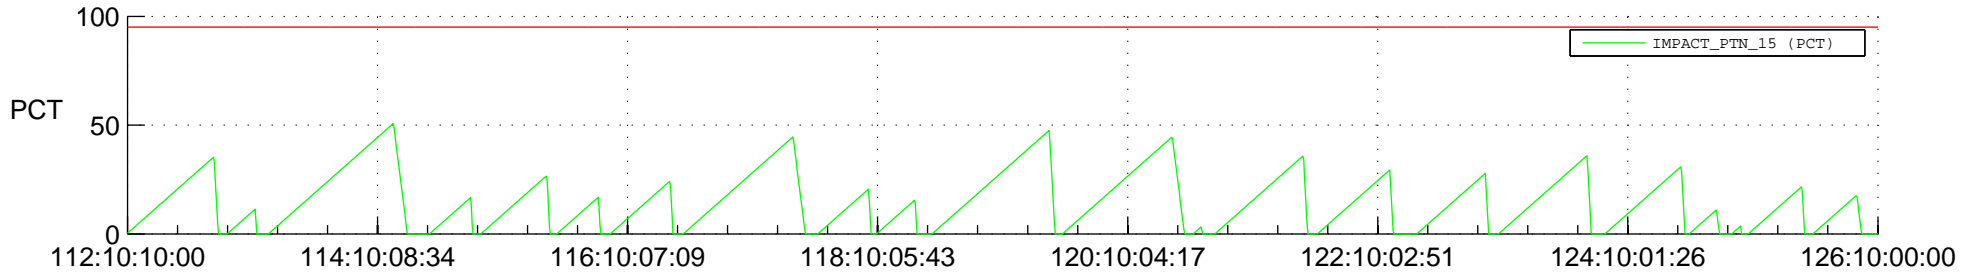

STEREO AHEAD SSR PCT Full Prediction

SWAVES_Percent_Full_Prediction

IMPACT_Percent_Full_Prediction

PLASTIC_Percent_Full_Prediction

Spacecraft_DownLink_Rate