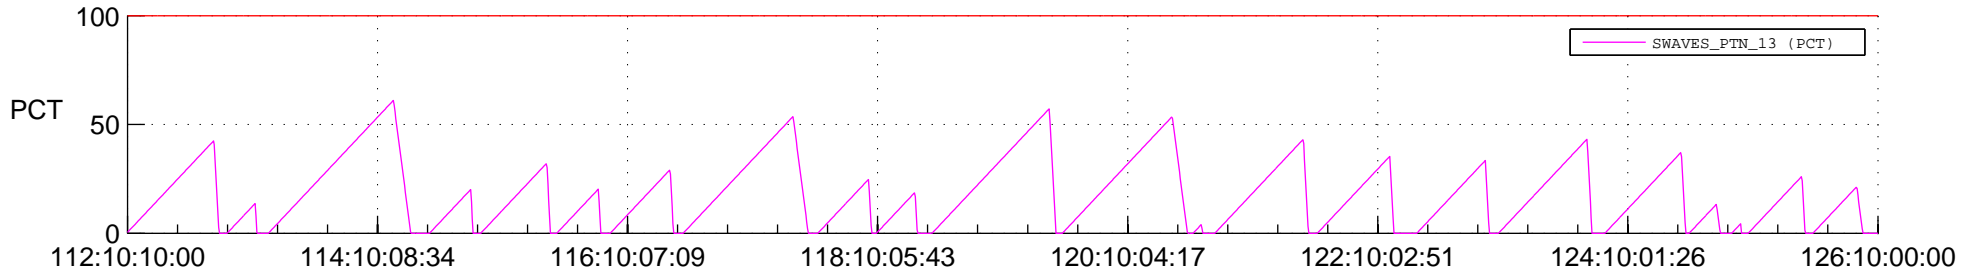

STEREO AHEAD SSR PCT Full Prediction

SWAVES_Percent_Full_Prediction

IMPACT_Percent_Full_Prediction

PLASTIC_Percent_Full_Prediction

Spacecraft_DownLink_Rate