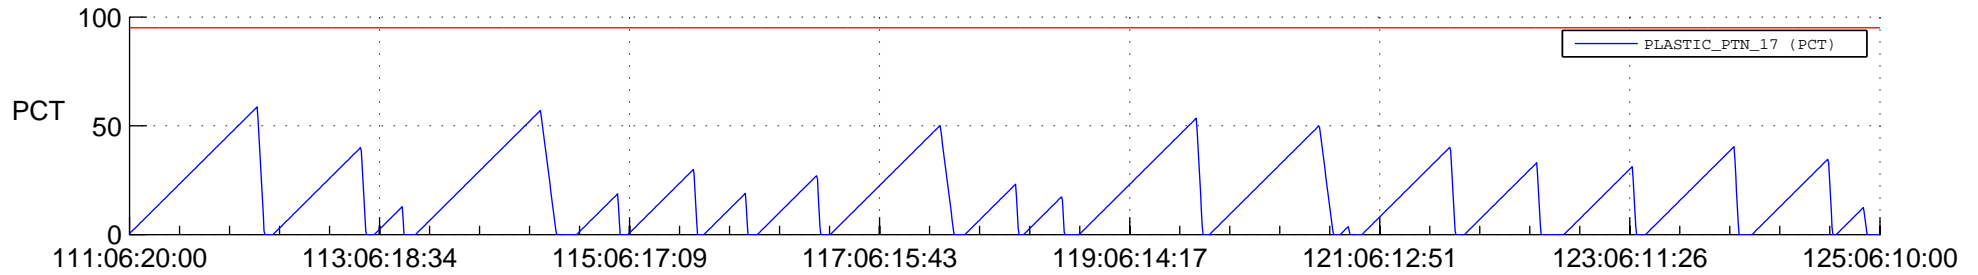

STEREO AHEAD SSR PCT Full Prediction

SWAVES_Percent_Full_Prediction

IMPACT_Percent_Full_Prediction

PLASTIC_Percent_Full_Prediction

Spacecraft_DownLink_Rate