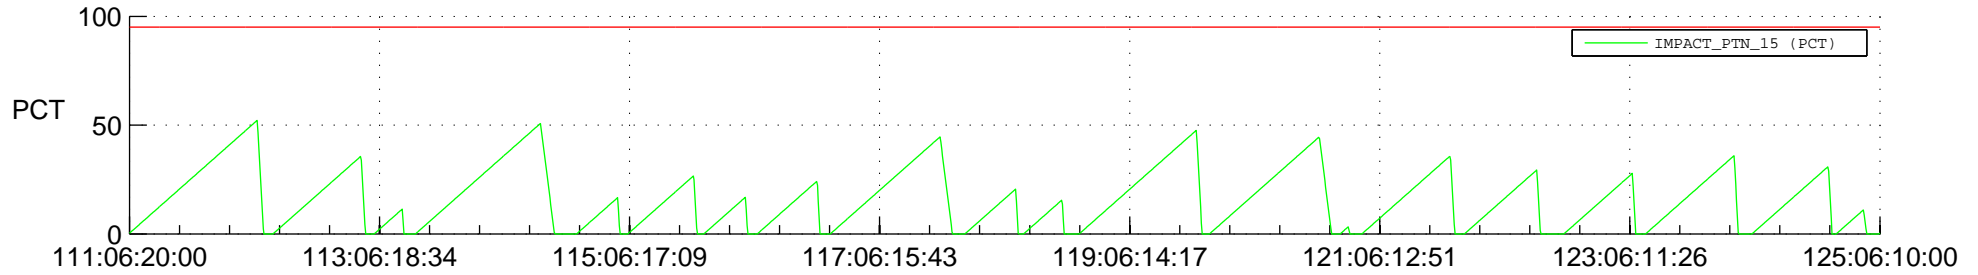

STEREO AHEAD SSR PCT Full Prediction

SWAVES_Percent_Full_Prediction

IMPACT_Percent_Full_Prediction

PLASTIC_Percent_Full_Prediction

Spacecraft_DownLink_Rate