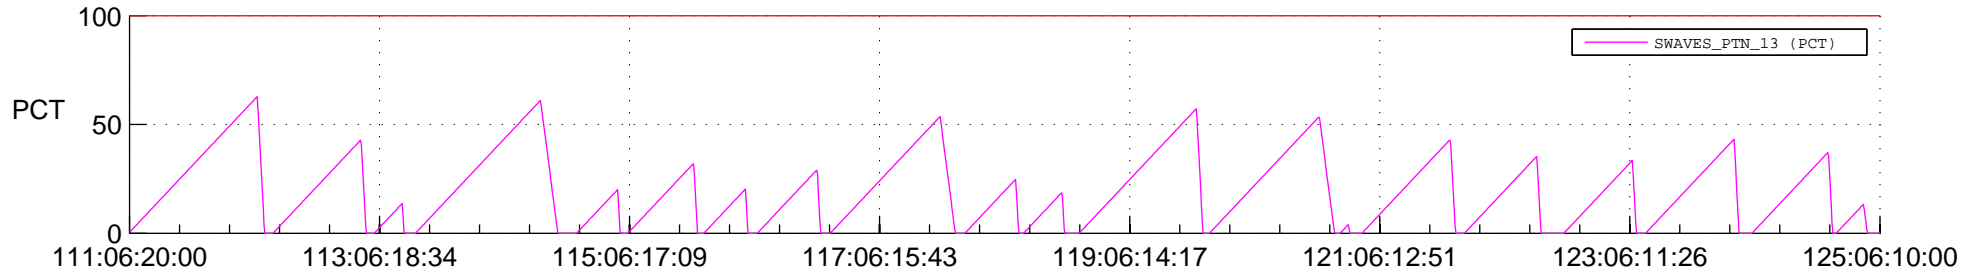

STEREO AHEAD SSR PCT Full Prediction

SWAVES_Percent_Full_Prediction

IMPACT_Percent_Full_Prediction

PLASTIC_Percent_Full_Prediction

Spacecraft_DownLink_Rate