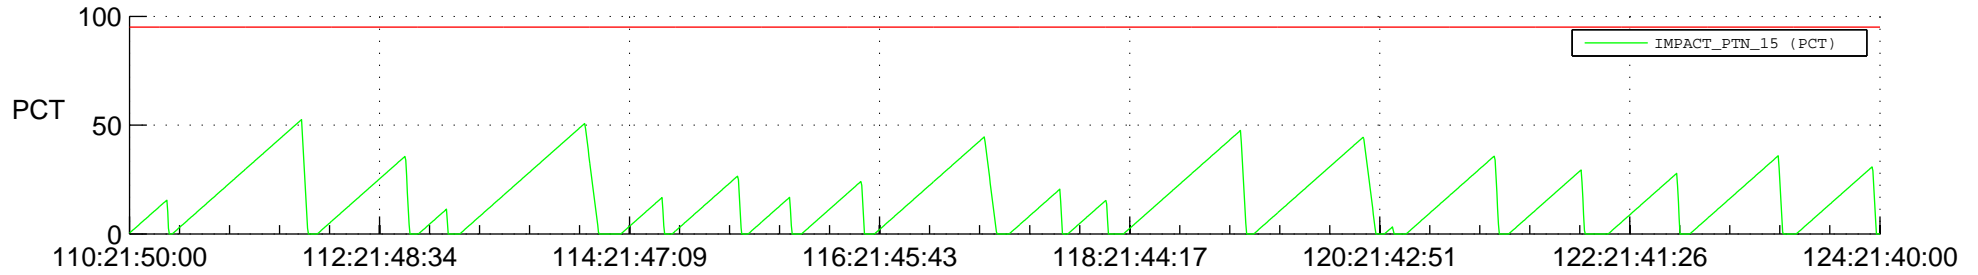

STEREO AHEAD SSR PCT Full Prediction

SWAVES_Percent_Full_Prediction

IMPACT_Percent_Full_Prediction

PLASTIC_Percent_Full_Prediction

Spacecraft_DownLink_Rate

Ground Time (2021:110:21:50:00.000 -2021:124:21:40:00.000)