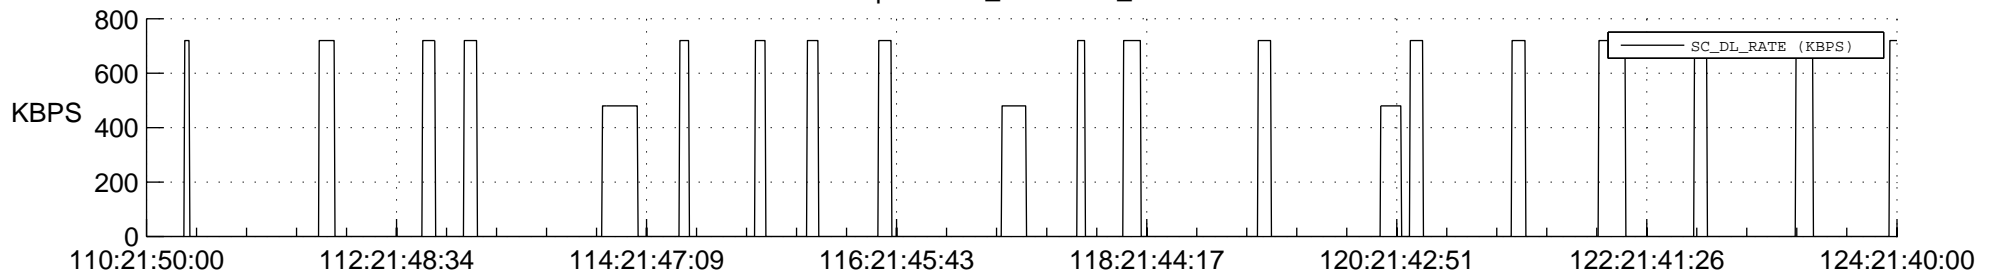

STEREO AHEAD SSR PCT Full Prediction

SWAVES_Percent_Full_Prediction

IMPACT_Percent_Full_Prediction

PLASTIC_Percent_Full_Prediction

Spacecraft_DownLink_Rate

Ground Time (2021:110:21:50:00.000 -2021:124:21:40:00.000)