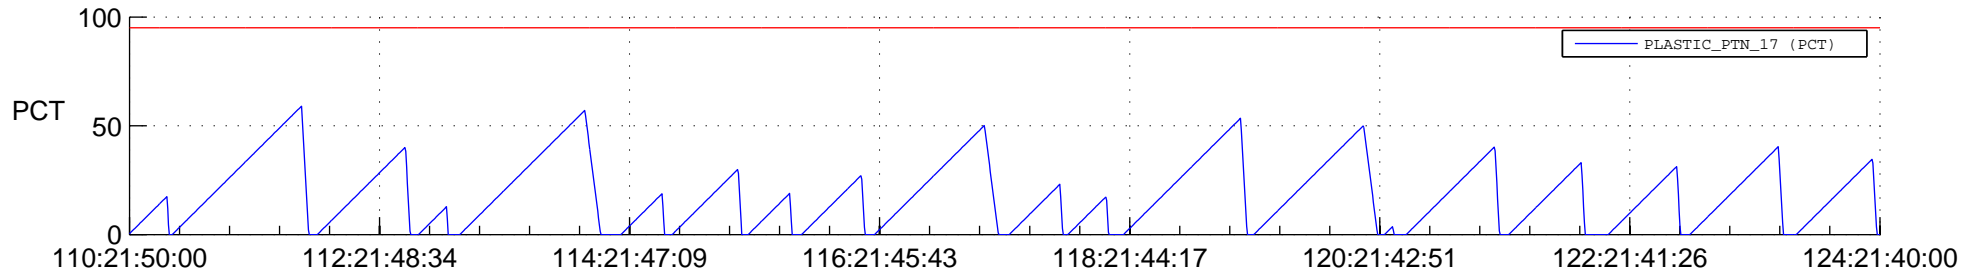

STEREO AHEAD SSR PCT Full Prediction

SWAVES_Percent_Full_Prediction

IMPACT_Percent_Full_Prediction

PLASTIC_Percent_Full_Prediction

Spacecraft_DownLink_Rate

Ground Time (2021:110:21:50:00.000 -2021:124:21:40:00.000)