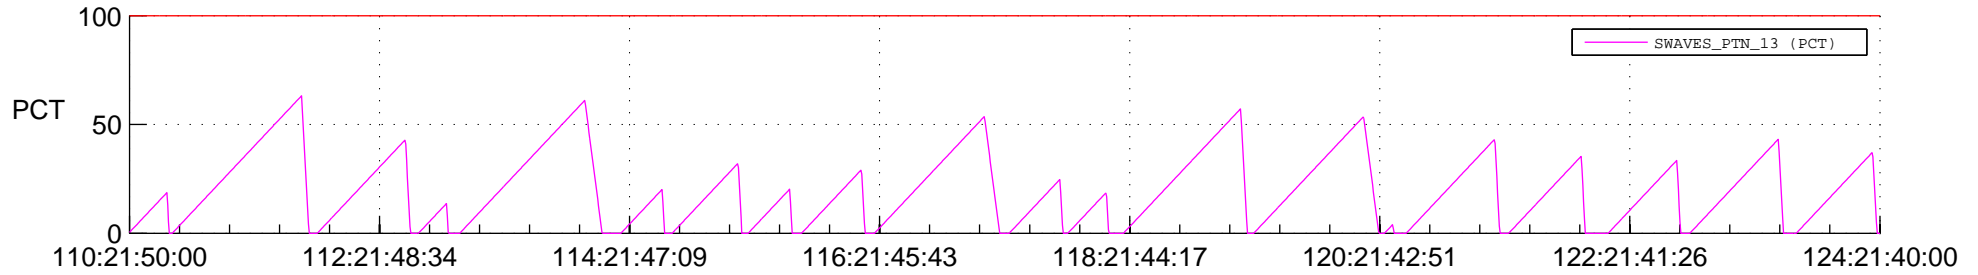

STEREO AHEAD SSR PCT Full Prediction

SWAVES_Percent_Full_Prediction

IMPACT_Percent_Full_Prediction

PLASTIC_Percent_Full_Prediction

Spacecraft_DownLink_Rate

Ground Time (2021:110:21:50:00.000 -2021:124:21:40:00.000)