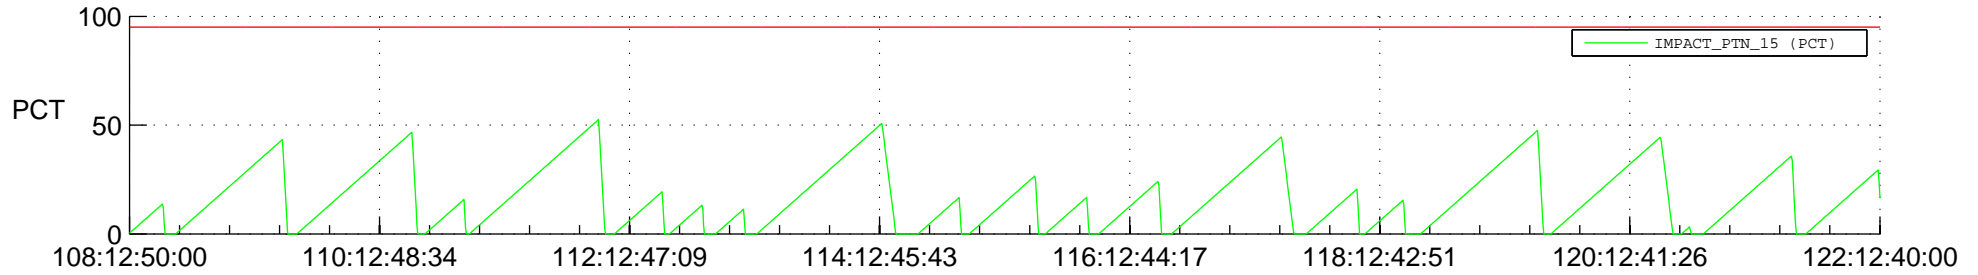

STEREO AHEAD SSR PCT Full Prediction

SWAVES_Percent_Full_Prediction

IMPACT_Percent_Full_Prediction

PLASTIC_Percent_Full_Prediction

Spacecraft_DownLink_Rate