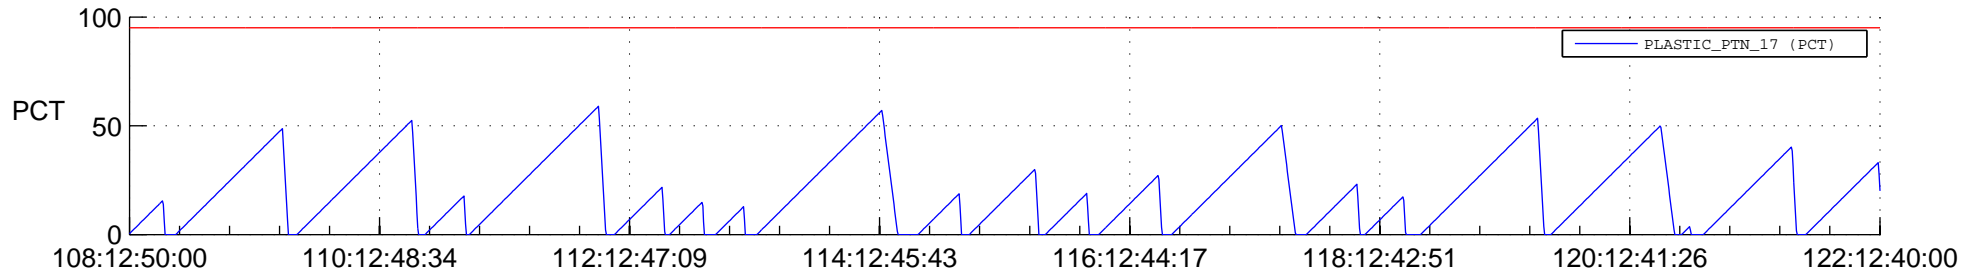

STEREO AHEAD SSR PCT Full Prediction

SWAVES_Percent_Full_Prediction

IMPACT_Percent_Full_Prediction

PLASTIC_Percent_Full_Prediction

Spacecraft_DownLink_Rate