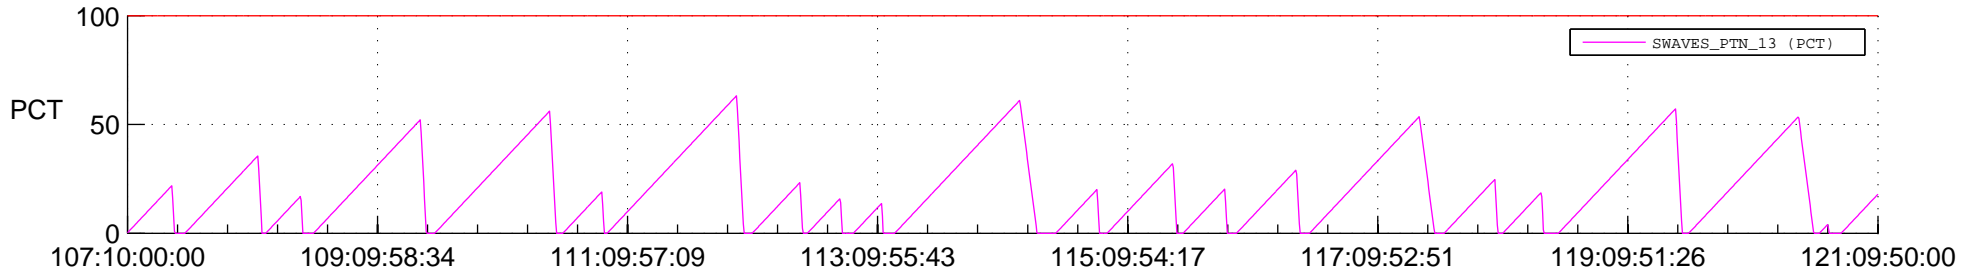

STEREO AHEAD SSR PCT Full Prediction

SWAVES_Percent_Full_Prediction

IMPACT_Percent_Full_Prediction

PLASTIC_Percent_Full_Prediction

Spacecraft_DownLink_Rate

Ground Time (2021:107:10:00:00.000 -2021:121:09:50:00.000)