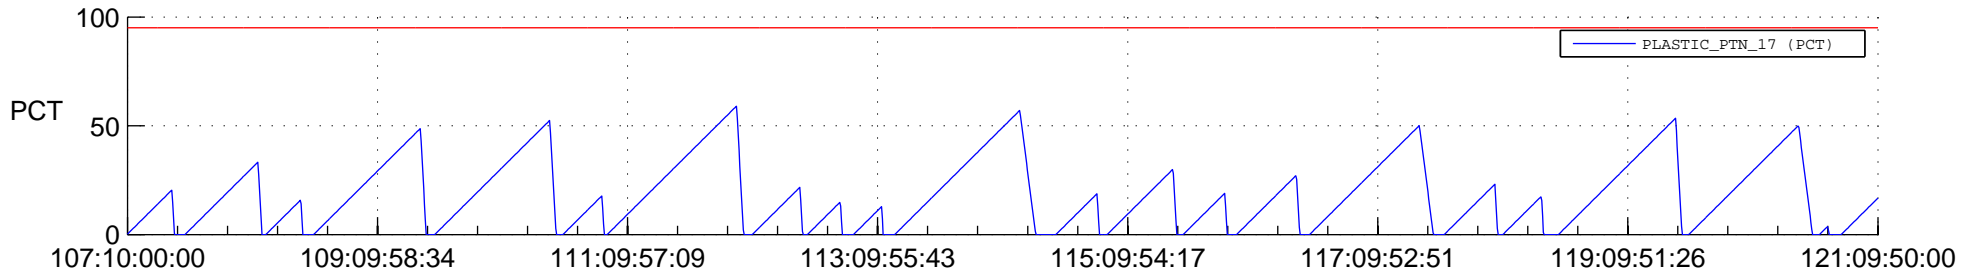

STEREO AHEAD SSR PCT Full Prediction

SWAVES_Percent_Full_Prediction

IMPACT_Percent_Full_Prediction

PLASTIC_Percent_Full_Prediction

Spacecraft_DownLink_Rate

Ground Time (2021:107:10:00:00.000 -2021:121:09:50:00.000)