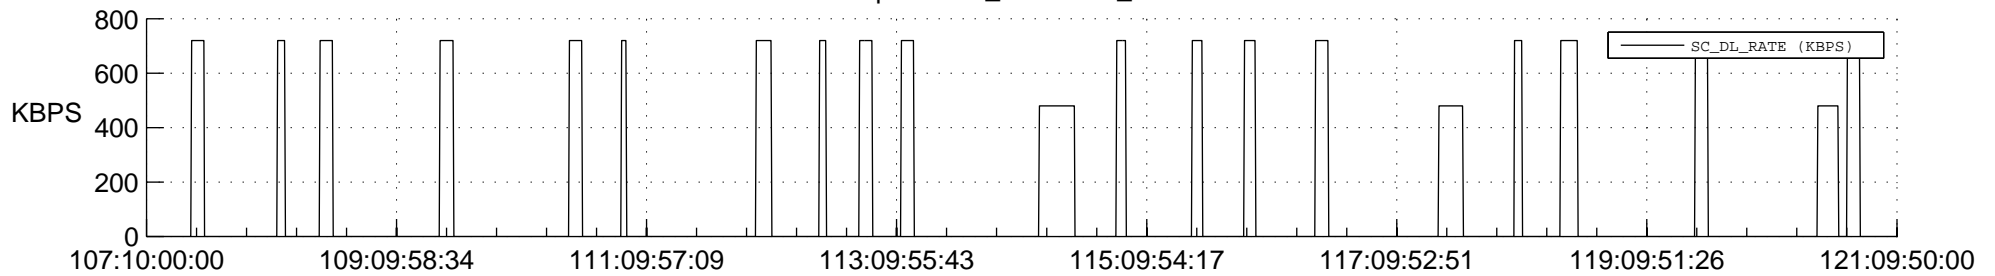

STEREO AHEAD SSR PCT Full Prediction

SWAVES_Percent_Full_Prediction

IMPACT_Percent_Full_Prediction

PLASTIC_Percent_Full_Prediction

Spacecraft_DownLink_Rate

Ground Time (2021:107:10:00:00.000 -2021:121:09:50:00.000)