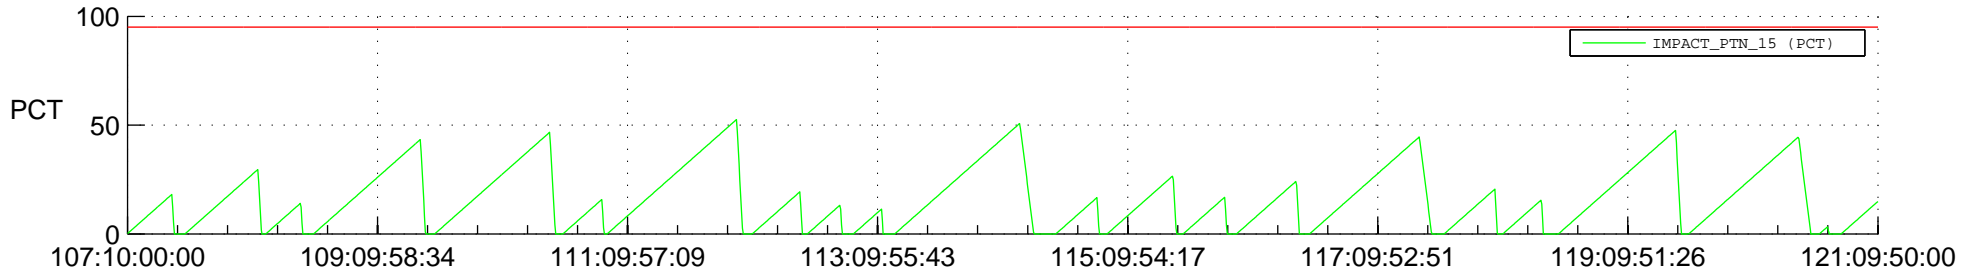

STEREO AHEAD SSR PCT Full Prediction

SWAVES_Percent_Full_Prediction

IMPACT_Percent_Full_Prediction

PLASTIC_Percent_Full_Prediction

Spacecraft_DownLink_Rate

Ground Time (2021:107:10:00:00.000 -2021:121:09:50:00.000)