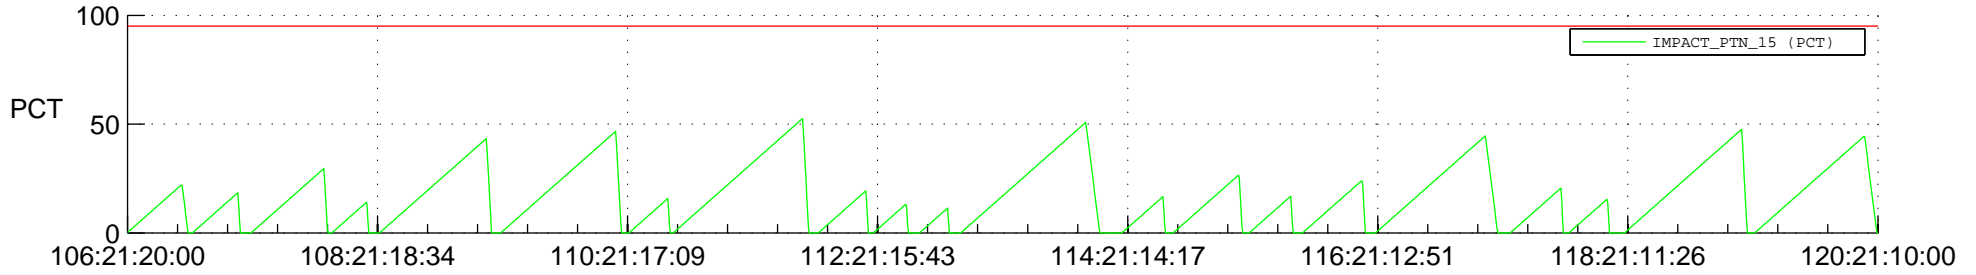

IMPACT_Percent_Full_Prediction