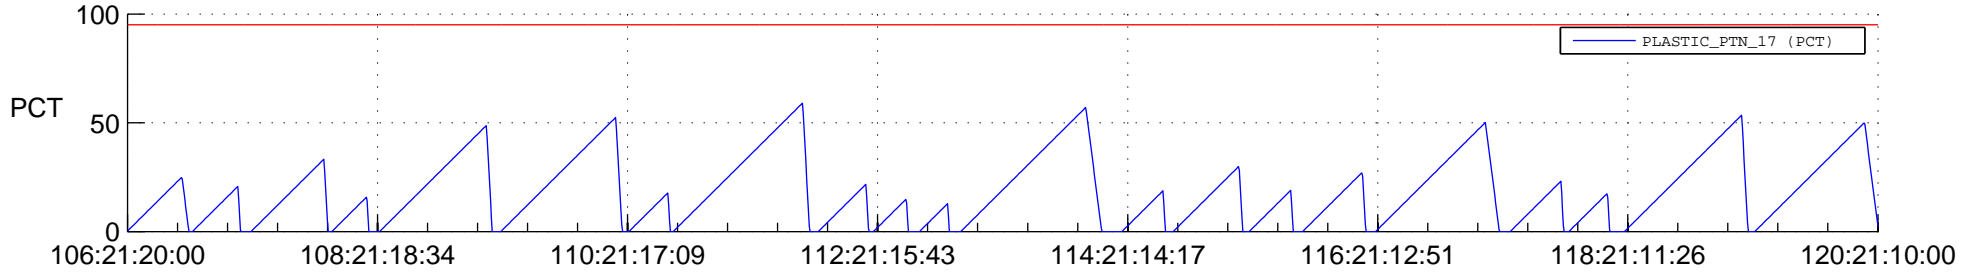

PLASTIC_Percent_Full_Prediction