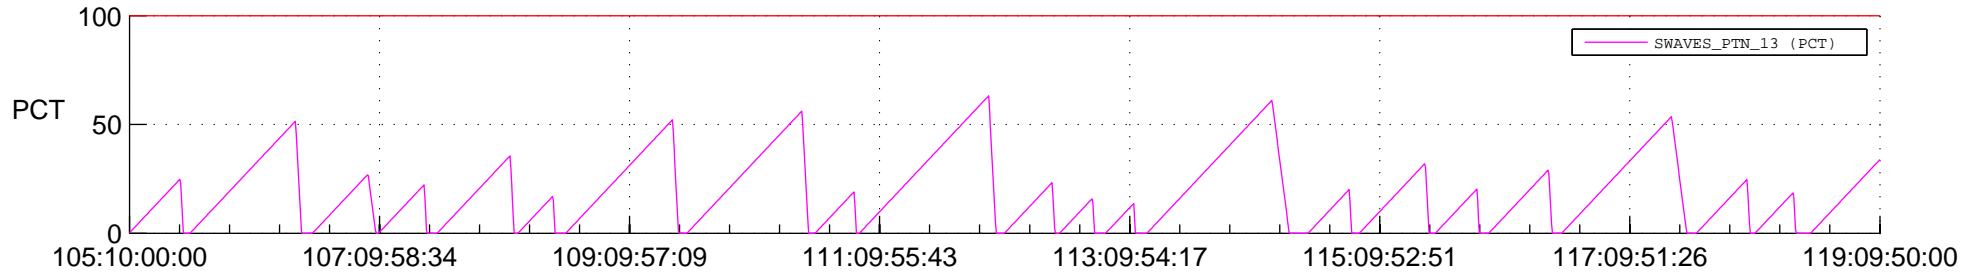

STEREO AHEAD SSR PCT Full Prediction

SWAVES_Percent_Full_Prediction

IMPACT_Percent_Full_Prediction

PLASTIC_Percent_Full_Prediction

Spacecraft_DownLink_Rate