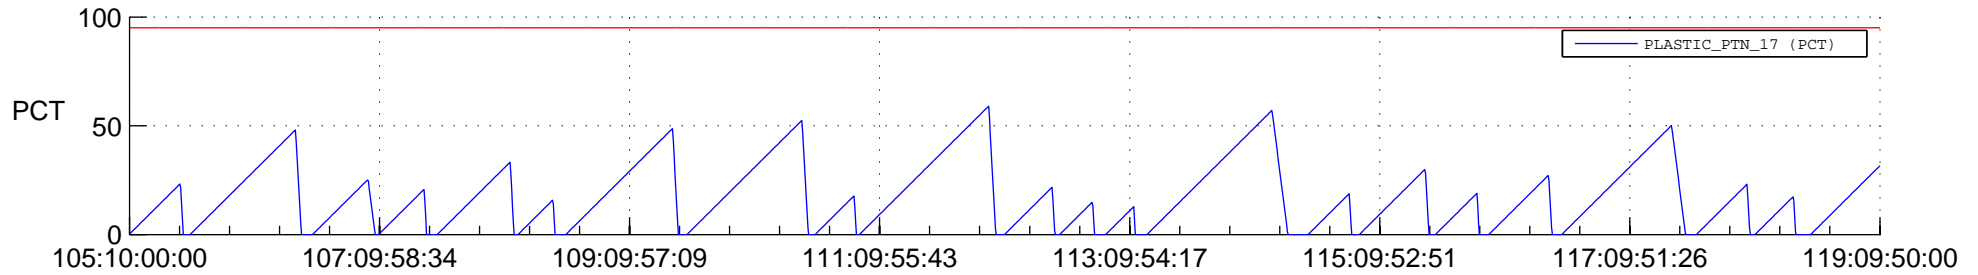

STEREO AHEAD SSR PCT Full Prediction

SWAVES_Percent_Full_Prediction

IMPACT_Percent_Full_Prediction

PLASTIC_Percent_Full_Prediction

Spacecraft_DownLink_Rate