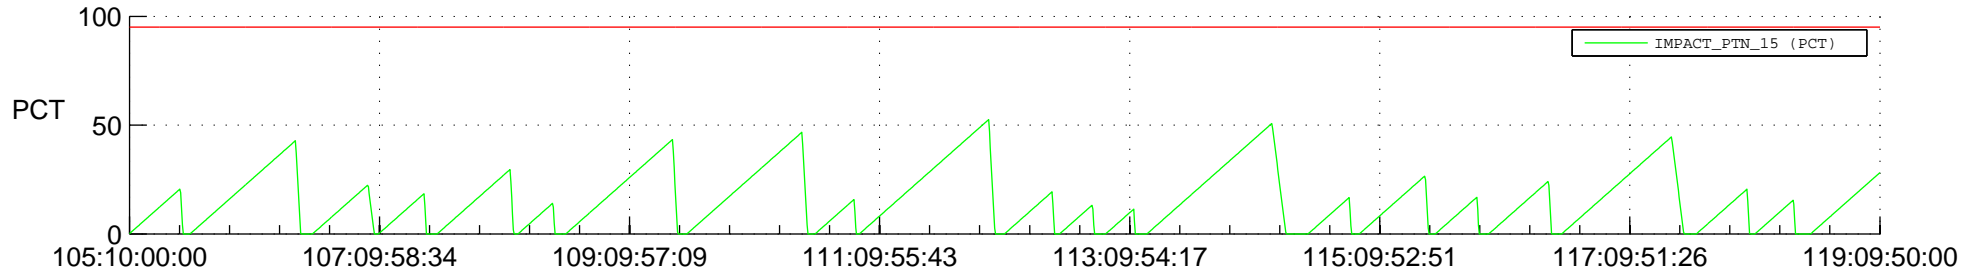

STEREO AHEAD SSR PCT Full Prediction

SWAVES_Percent_Full_Prediction

IMPACT_Percent_Full_Prediction

PLASTIC_Percent_Full_Prediction

Spacecraft_DownLink_Rate