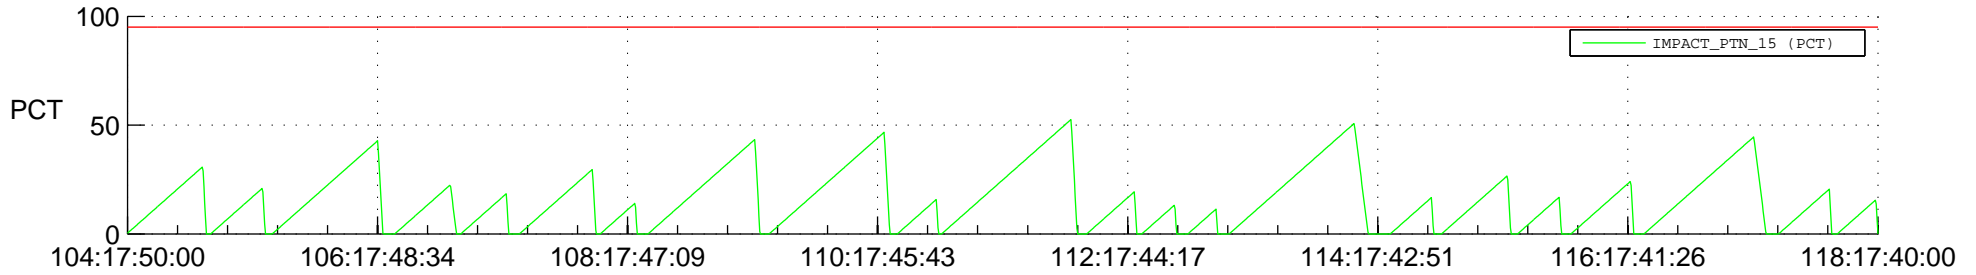

IMPACT_Percent_Full_Prediction