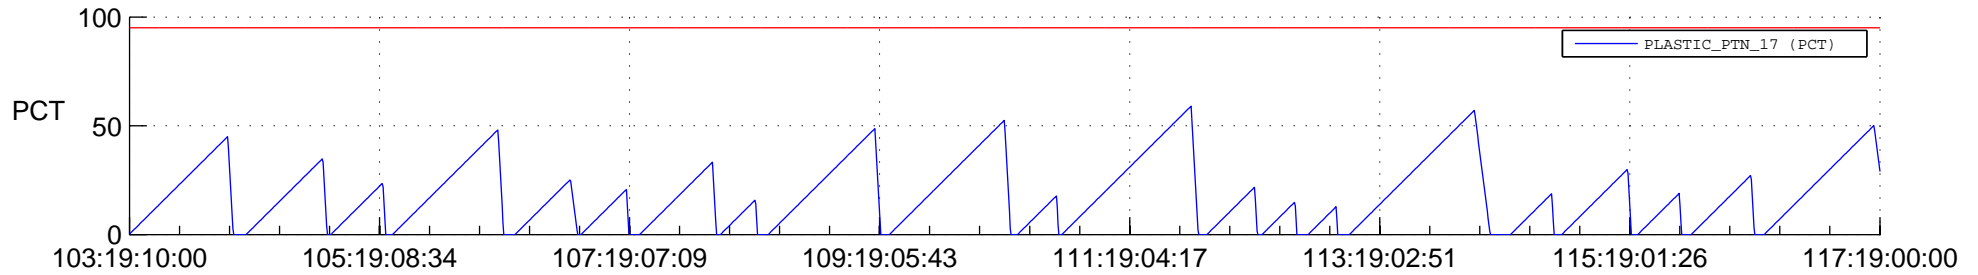

STEREO AHEAD SSR PCT Full Prediction

SWAVES_Percent_Full_Prediction

IMPACT_Percent_Full_Prediction

PLASTIC_Percent_Full_Prediction

Spacecraft_DownLink_Rate