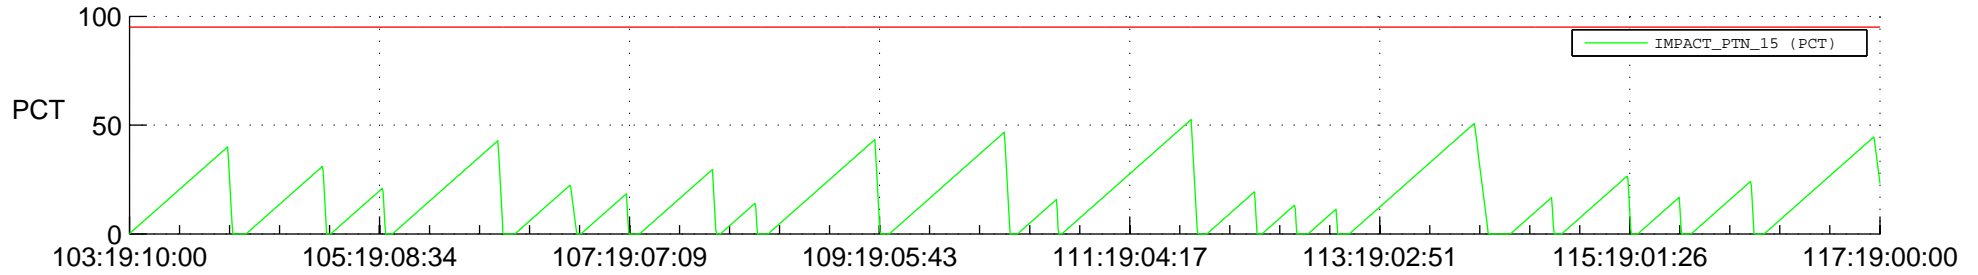

STEREO AHEAD SSR PCT Full Prediction

SWAVES_Percent_Full_Prediction

IMPACT_Percent_Full_Prediction

PLASTIC_Percent_Full_Prediction

Spacecraft_DownLink_Rate