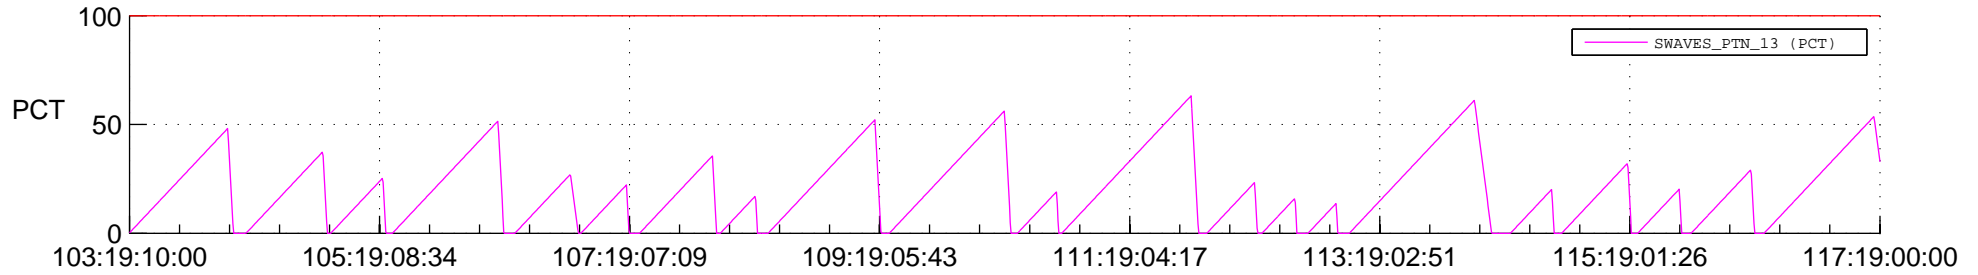

STEREO AHEAD SSR PCT Full Prediction

SWAVES_Percent_Full_Prediction

IMPACT_Percent_Full_Prediction

PLASTIC_Percent_Full_Prediction

Spacecraft_DownLink_Rate