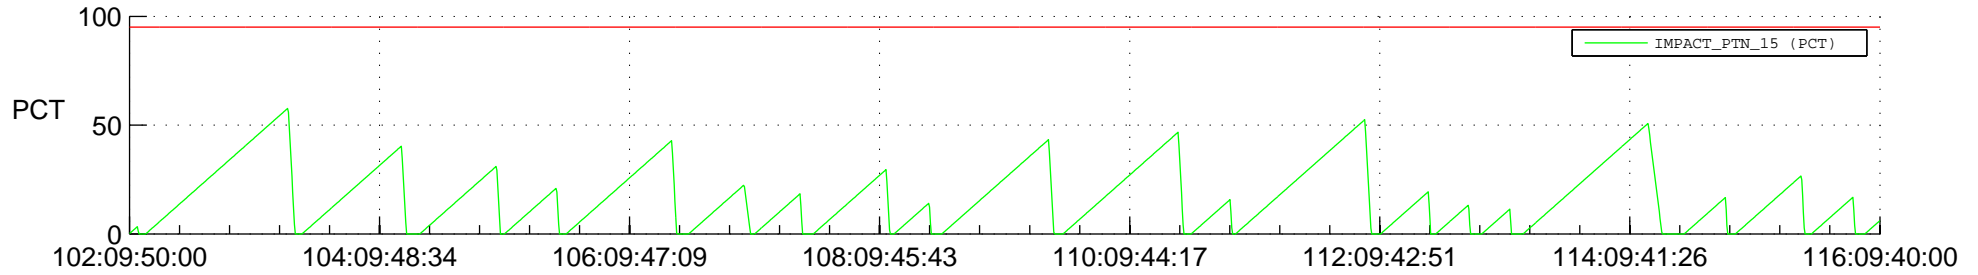

STEREO AHEAD SSR PCT Full Prediction

SWAVES_Percent_Full_Prediction

IMPACT_Percent_Full_Prediction

PLASTIC_Percent_Full_Prediction

Spacecraft_DownLink_Rate