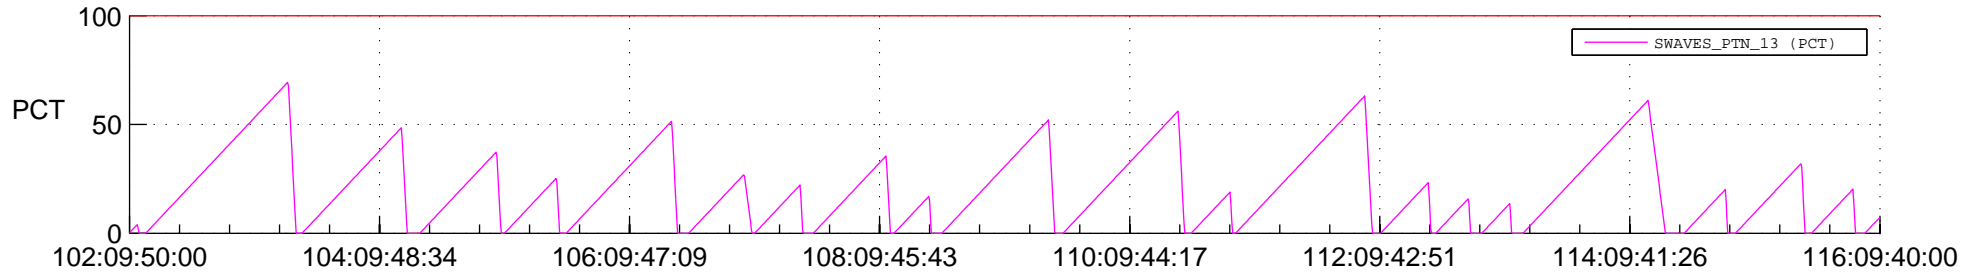

STEREO AHEAD SSR PCT Full Prediction

SWAVES_Percent_Full_Prediction

IMPACT_Percent_Full_Prediction

PLASTIC_Percent_Full_Prediction

Spacecraft_DownLink_Rate