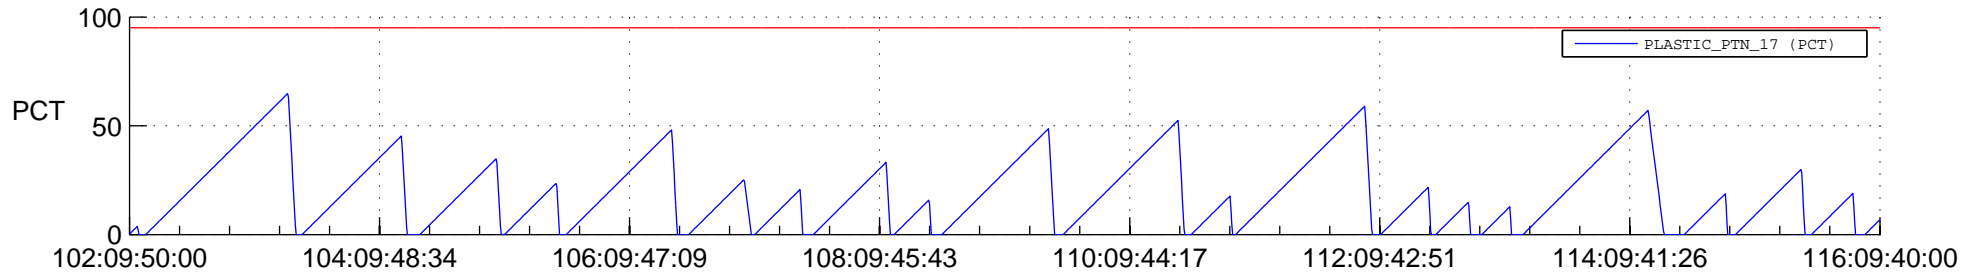

STEREO AHEAD SSR PCT Full Prediction

SWAVES_Percent_Full_Prediction

IMPACT_Percent_Full_Prediction

PLASTIC_Percent_Full_Prediction

Spacecraft_DownLink_Rate