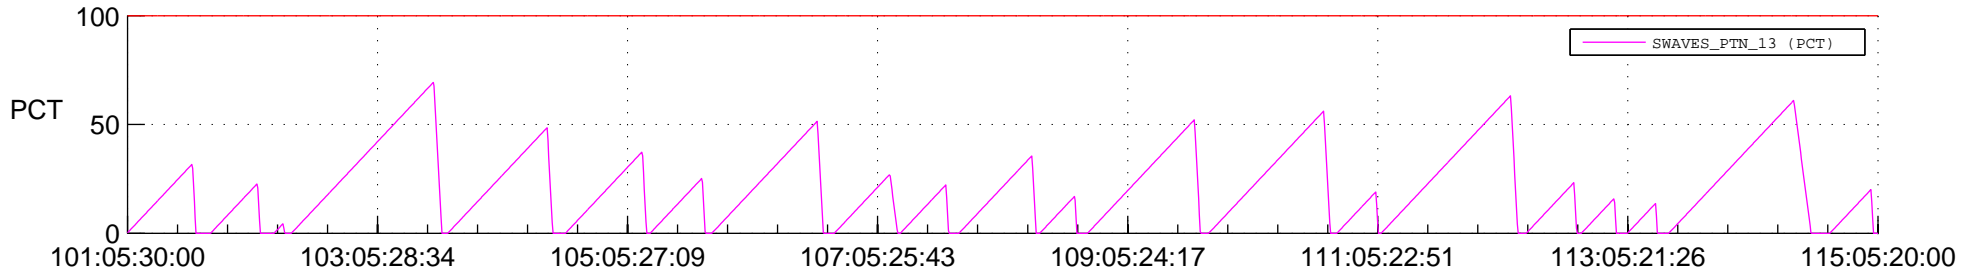

STEREO AHEAD SSR PCT Full Prediction

SWAVES_Percent_Full_Prediction

IMPACT_Percent_Full_Prediction

PLASTIC_Percent_Full_Prediction

Spacecraft_DownLink_Rate