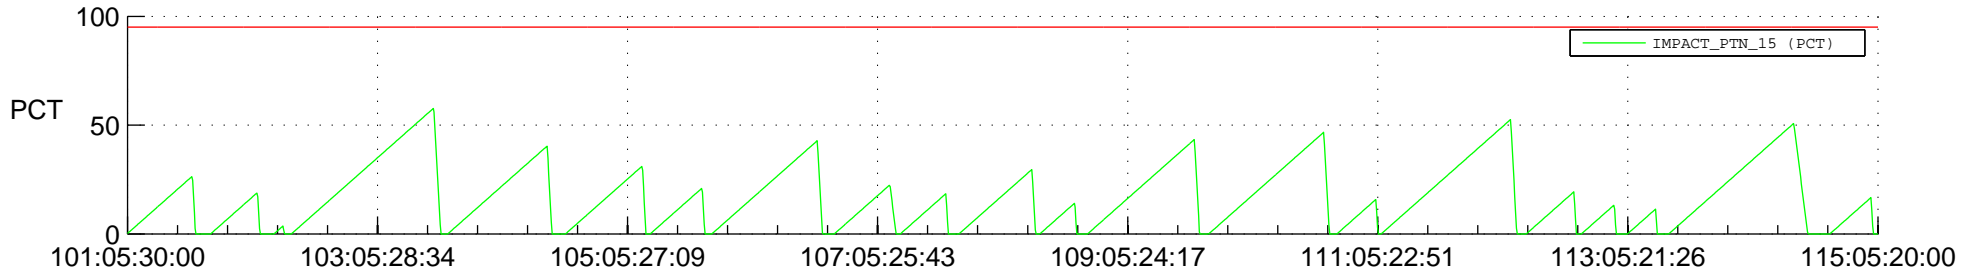

STEREO AHEAD SSR PCT Full Prediction

SWAVES_Percent_Full_Prediction

IMPACT_Percent_Full_Prediction

PLASTIC_Percent_Full_Prediction

Spacecraft_DownLink_Rate