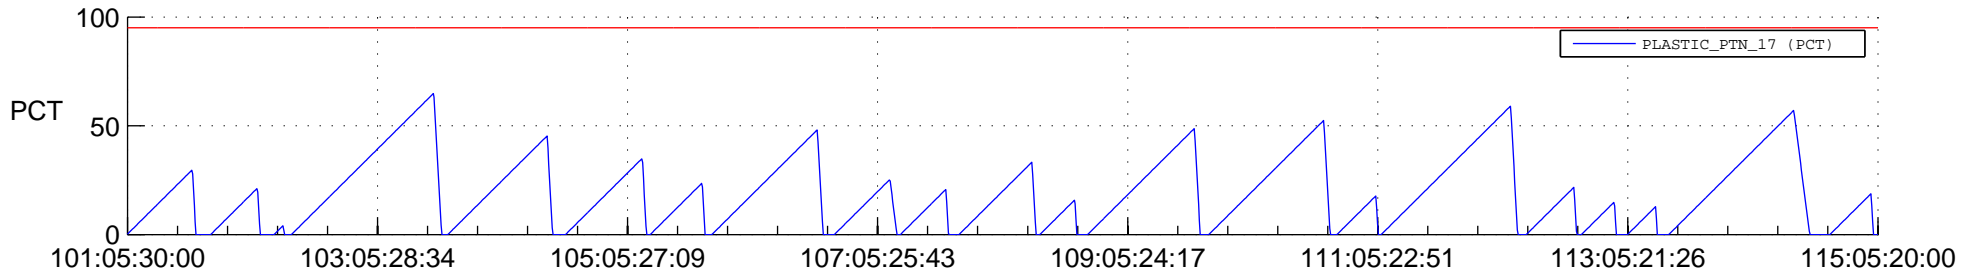

STEREO AHEAD SSR PCT Full Prediction

SWAVES_Percent_Full_Prediction

IMPACT_Percent_Full_Prediction

PLASTIC_Percent_Full_Prediction

Spacecraft_DownLink_Rate