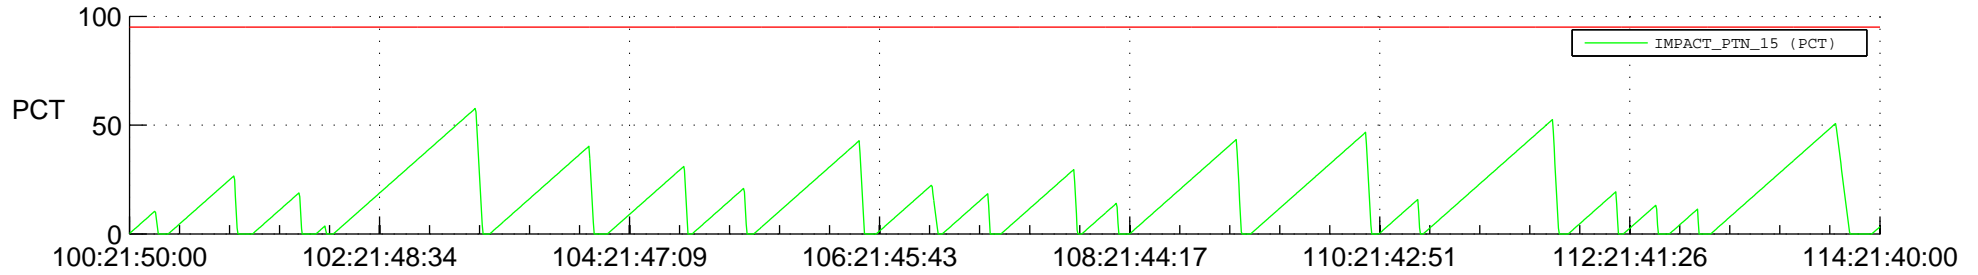

STEREO AHEAD SSR PCT Full Prediction

SWAVES_Percent_Full_Prediction

IMPACT_Percent_Full_Prediction

PLASTIC_Percent_Full_Prediction

Spacecraft_DownLink_Rate