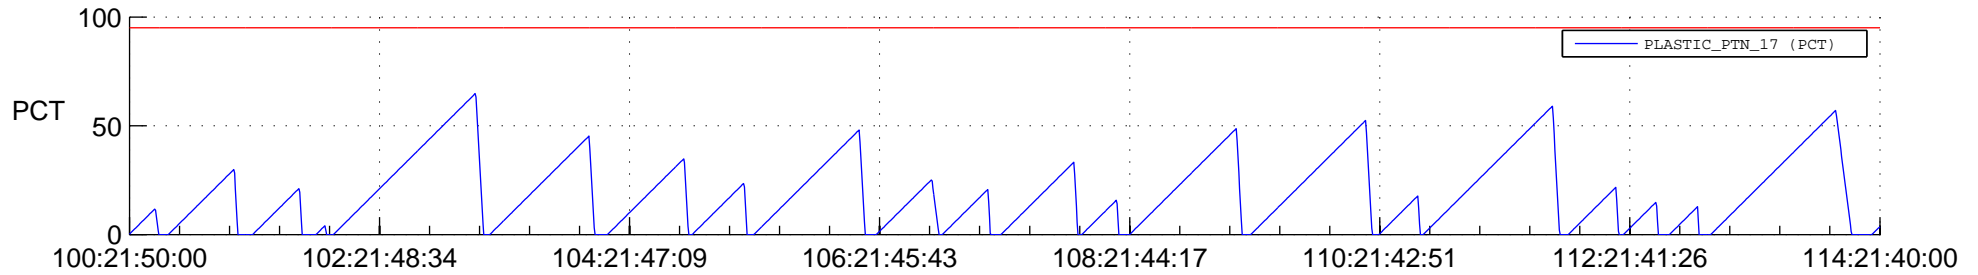

STEREO AHEAD SSR PCT Full Prediction

SWAVES_Percent_Full_Prediction

IMPACT_Percent_Full_Prediction

PLASTIC_Percent_Full_Prediction

Spacecraft_DownLink_Rate