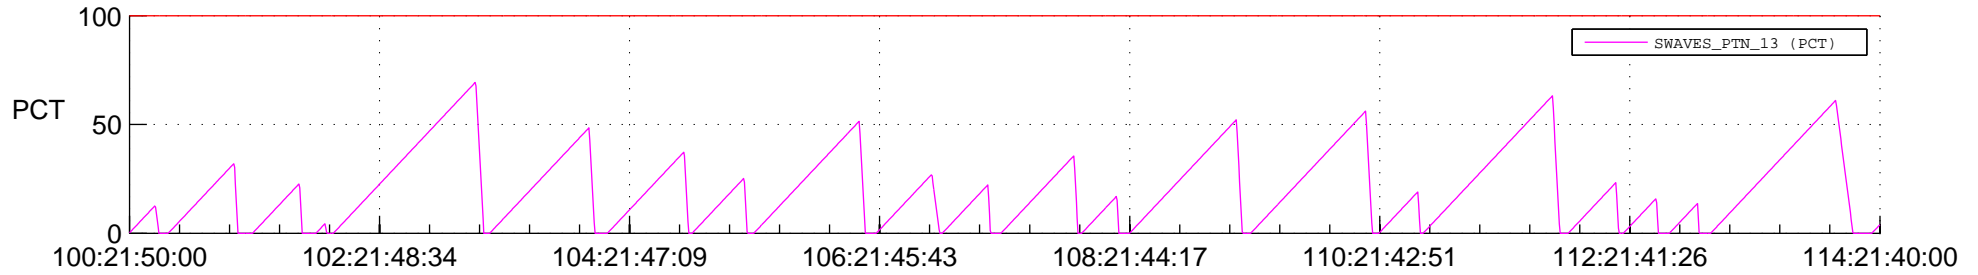

STEREO AHEAD SSR PCT Full Prediction

SWAVES_Percent_Full_Prediction

IMPACT_Percent_Full_Prediction

PLASTIC_Percent_Full_Prediction

Spacecraft_DownLink_Rate