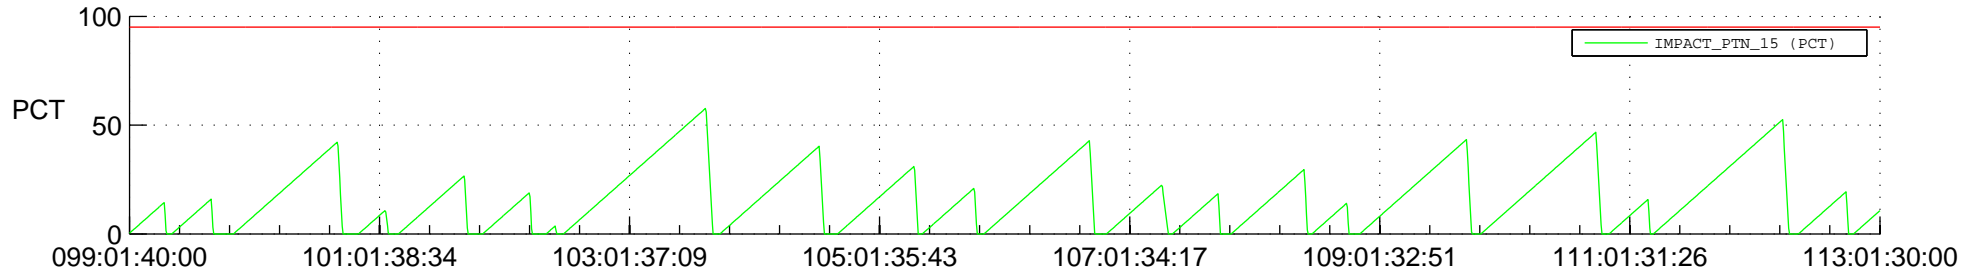

STEREO AHEAD SSR PCT Full Prediction

SWAVES_Percent_Full_Prediction

IMPACT_Percent_Full_Prediction

PLASTIC_Percent_Full_Prediction

Spacecraft_DownLink_Rate

Ground Time (2021:099:01:40:00.000 -2021:113:01:30:00.000)