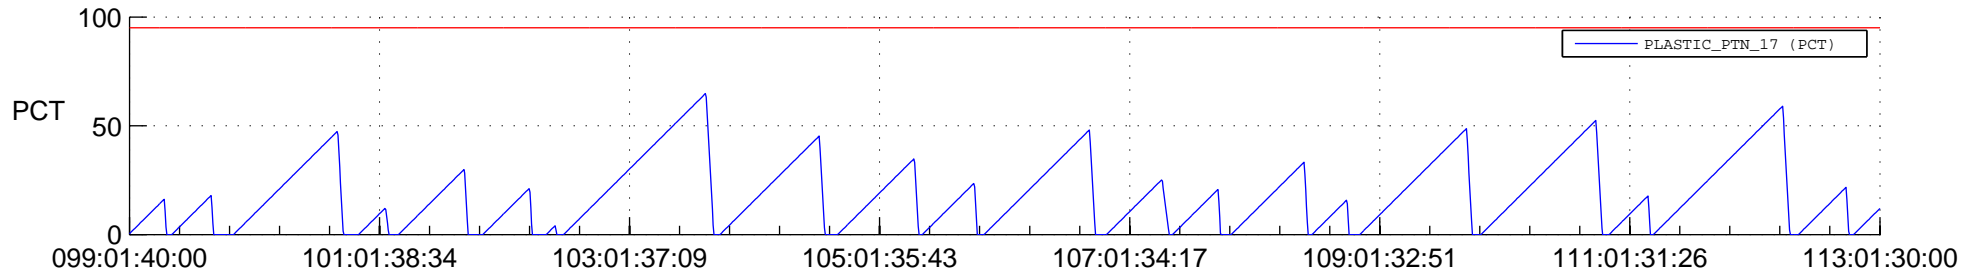

STEREO AHEAD SSR PCT Full Prediction

SWAVES_Percent_Full_Prediction

IMPACT_Percent_Full_Prediction

PLASTIC_Percent_Full_Prediction

Spacecraft_DownLink_Rate

Ground Time (2021:099:01:40:00.000 -2021:113:01:30:00.000)