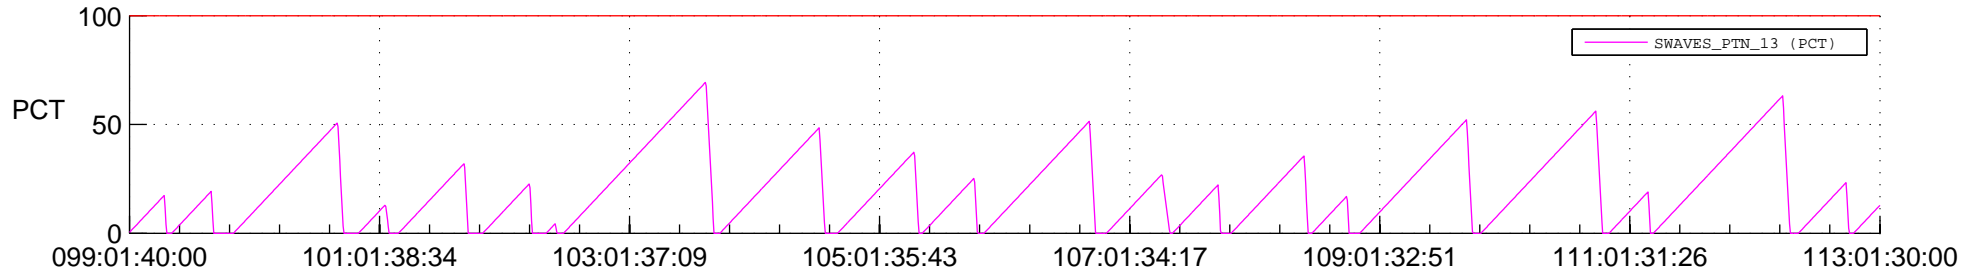

STEREO AHEAD SSR PCT Full Prediction

SWAVES_Percent_Full_Prediction

IMPACT_Percent_Full_Prediction

PLASTIC_Percent_Full_Prediction

Spacecraft_DownLink_Rate

Ground Time (2021:099:01:40:00.000 -2021:113:01:30:00.000)