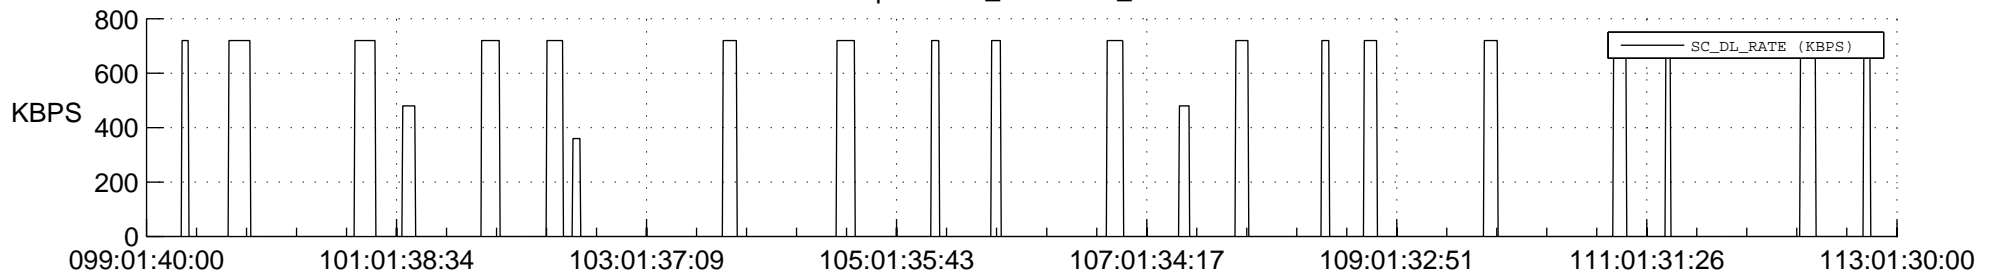

STEREO AHEAD SSR PCT Full Prediction

SWAVES_Percent_Full_Prediction

IMPACT_Percent_Full_Prediction

PLASTIC_Percent_Full_Prediction

Spacecraft_DownLink_Rate

Ground Time (2021:099:01:40:00.000 -2021:113:01:30:00.000)