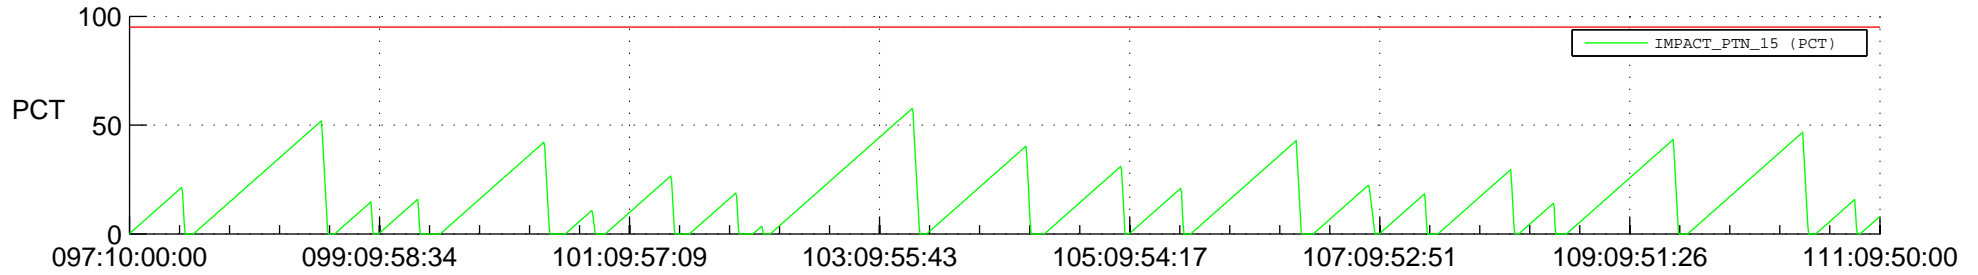

IMPACT_Percent_Full_Prediction