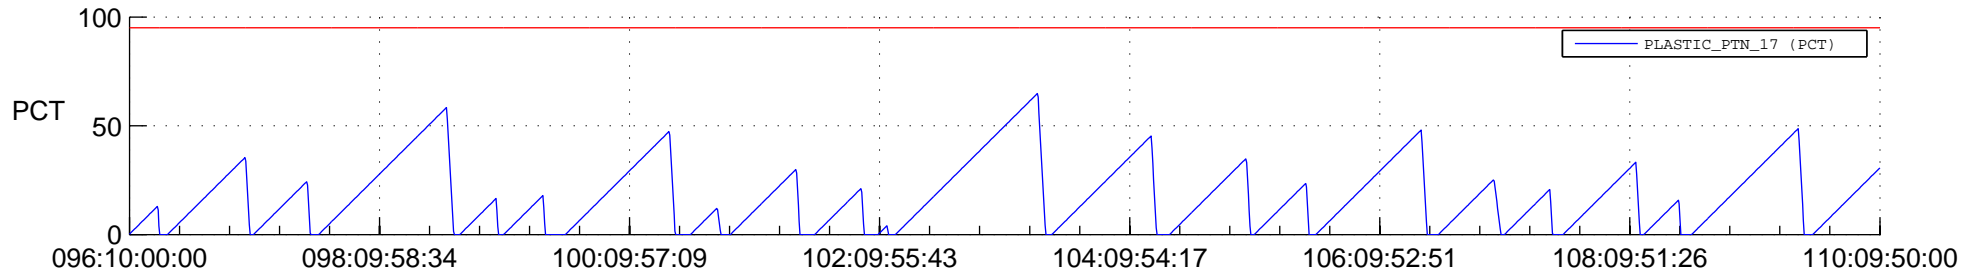

STEREO AHEAD SSR PCT Full Prediction

SWAVES_Percent_Full_Prediction

IMPACT_Percent_Full_Prediction

PLASTIC_Percent_Full_Prediction

Spacecraft_DownLink_Rate