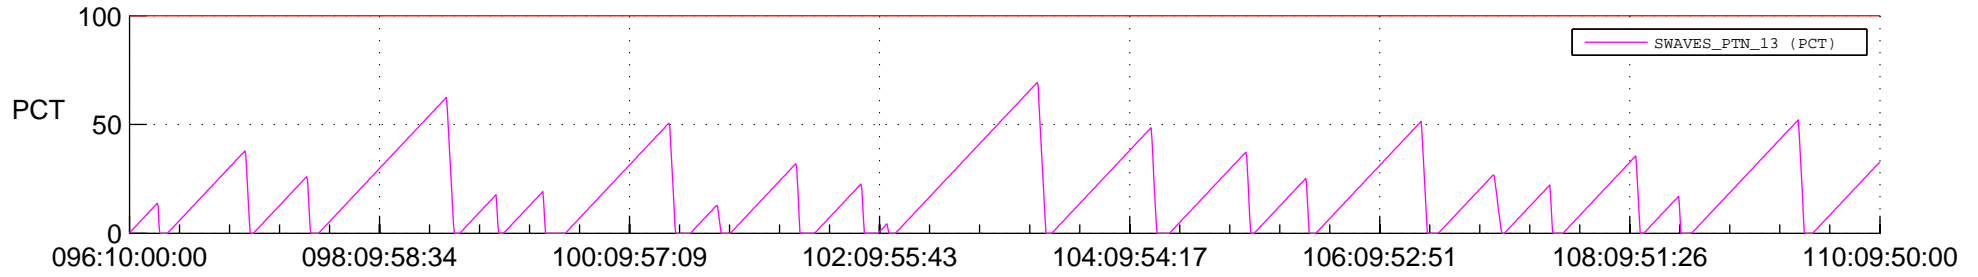

STEREO AHEAD SSR PCT Full Prediction

SWAVES_Percent_Full_Prediction

IMPACT_Percent_Full_Prediction

PLASTIC_Percent_Full_Prediction

Spacecraft_DownLink_Rate