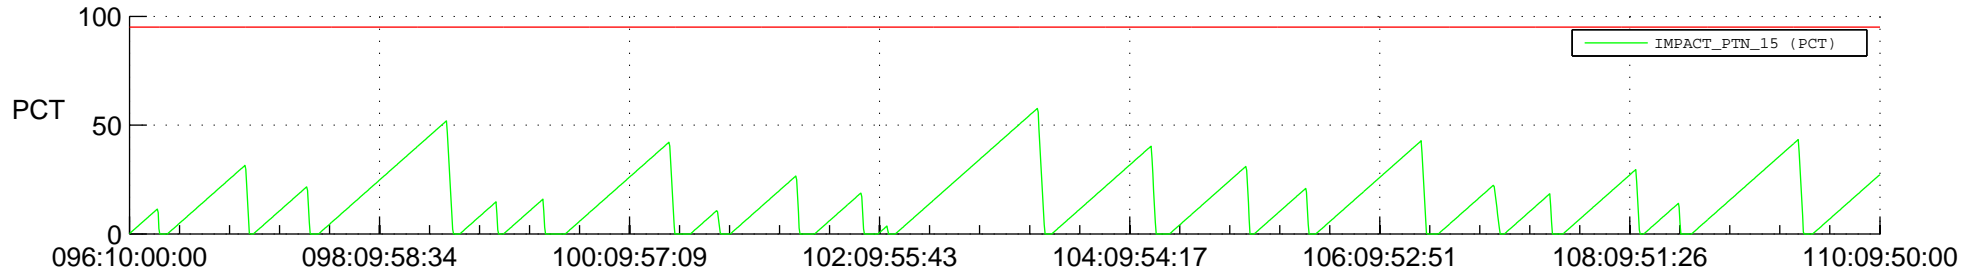

STEREO AHEAD SSR PCT Full Prediction

SWAVES_Percent_Full_Prediction

IMPACT_Percent_Full_Prediction

PLASTIC_Percent_Full_Prediction

Spacecraft_DownLink_Rate