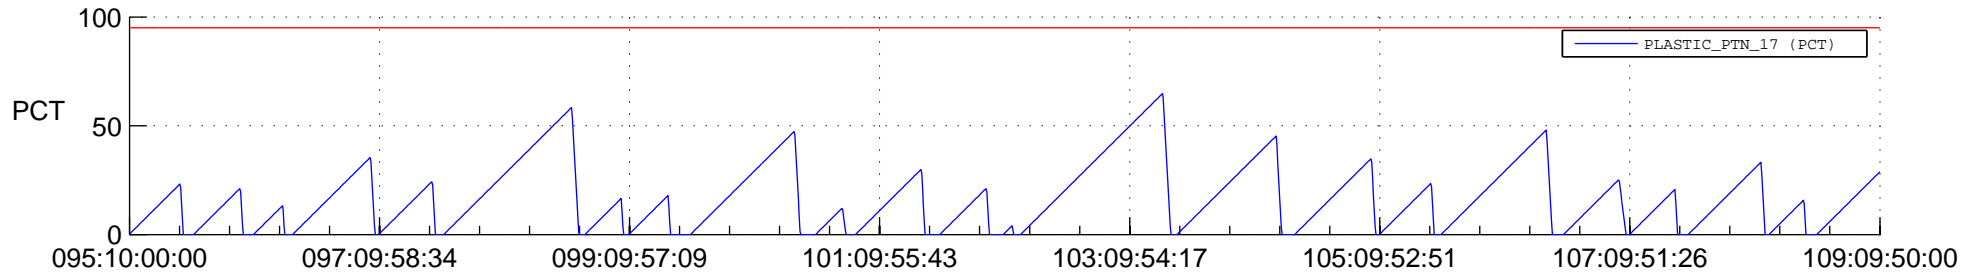

STEREO AHEAD SSR PCT Full Prediction

SWAVES_Percent_Full_Prediction

IMPACT_Percent_Full_Prediction

PLASTIC_Percent_Full_Prediction

Spacecraft_DownLink_Rate