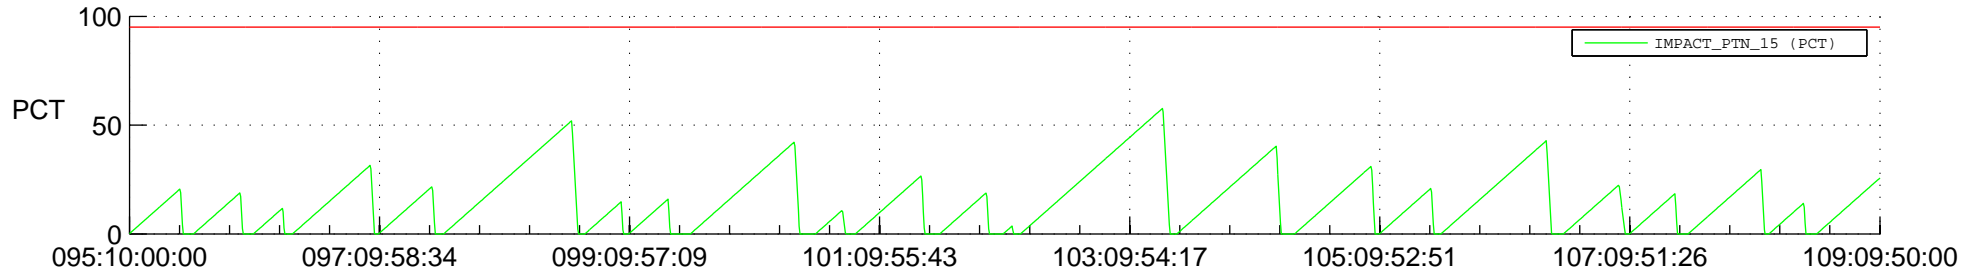

STEREO AHEAD SSR PCT Full Prediction

SWAVES_Percent_Full_Prediction

IMPACT_Percent_Full_Prediction

PLASTIC_Percent_Full_Prediction

Spacecraft_DownLink_Rate