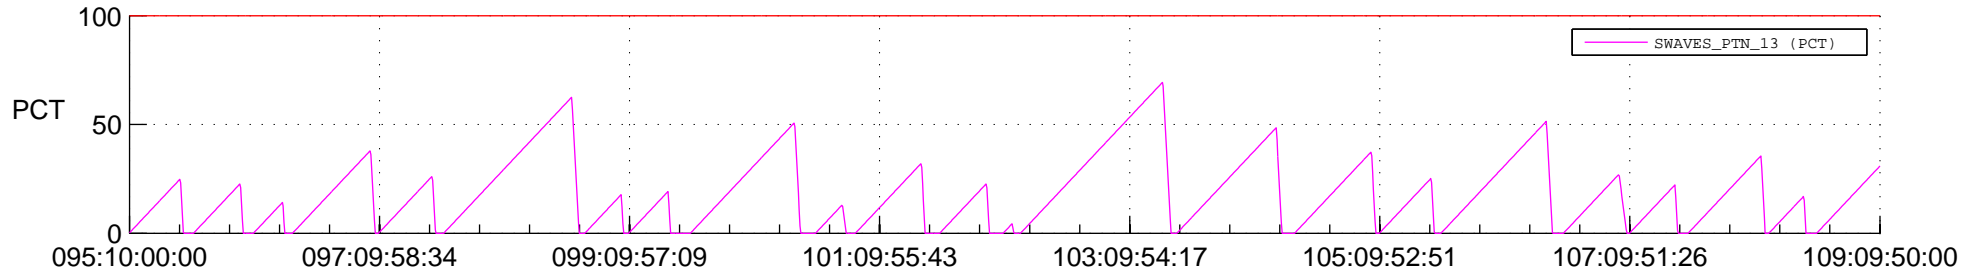

STEREO AHEAD SSR PCT Full Prediction

SWAVES_Percent_Full_Prediction

IMPACT_Percent_Full_Prediction

PLASTIC_Percent_Full_Prediction

Spacecraft_DownLink_Rate