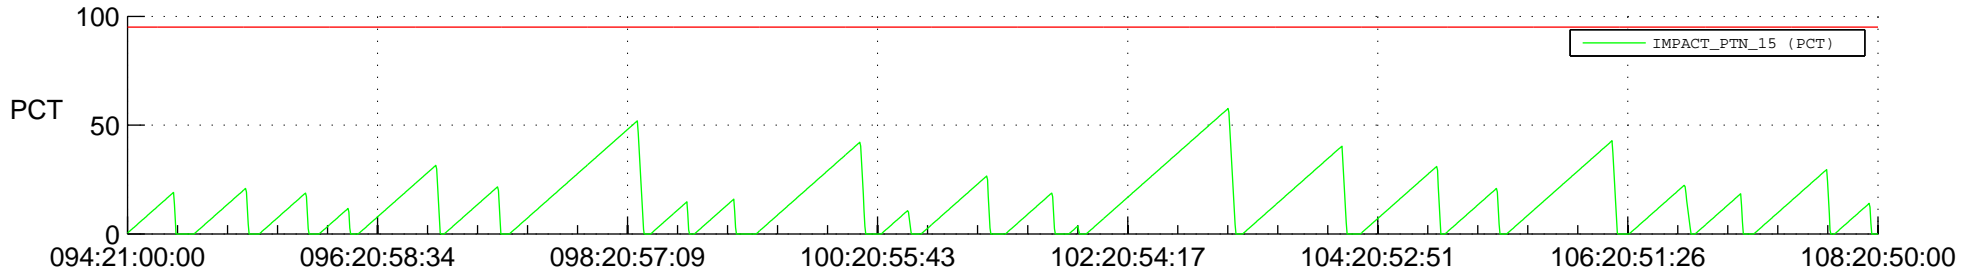

STEREO AHEAD SSR PCT Full Prediction

SWAVES_Percent_Full_Prediction

IMPACT_Percent_Full_Prediction

PLASTIC_Percent_Full_Prediction

Spacecraft_DownLink_Rate