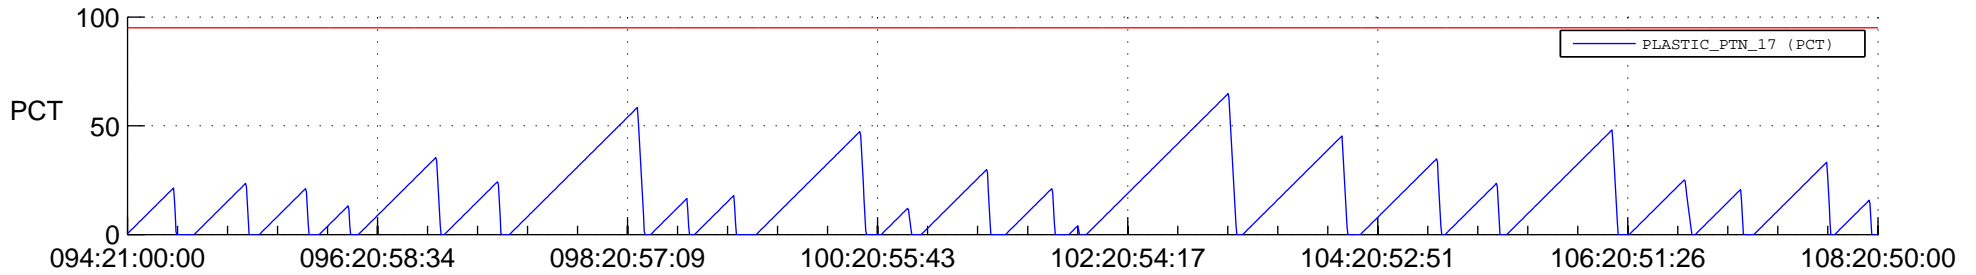

STEREO AHEAD SSR PCT Full Prediction

SWAVES_Percent_Full_Prediction

IMPACT_Percent_Full_Prediction

PLASTIC_Percent_Full_Prediction

Spacecraft_DownLink_Rate