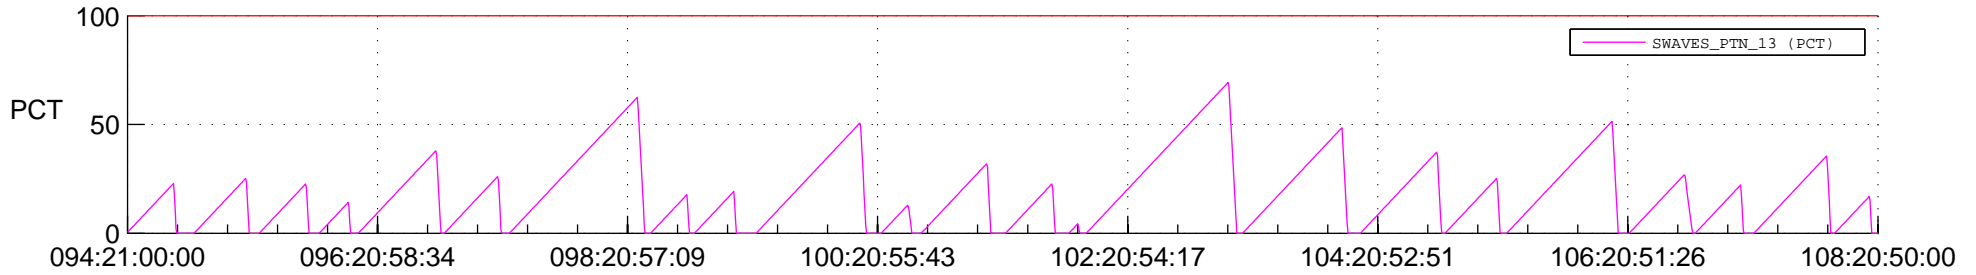

STEREO AHEAD SSR PCT Full Prediction

SWAVES_Percent_Full_Prediction

IMPACT_Percent_Full_Prediction

PLASTIC_Percent_Full_Prediction

Spacecraft_DownLink_Rate