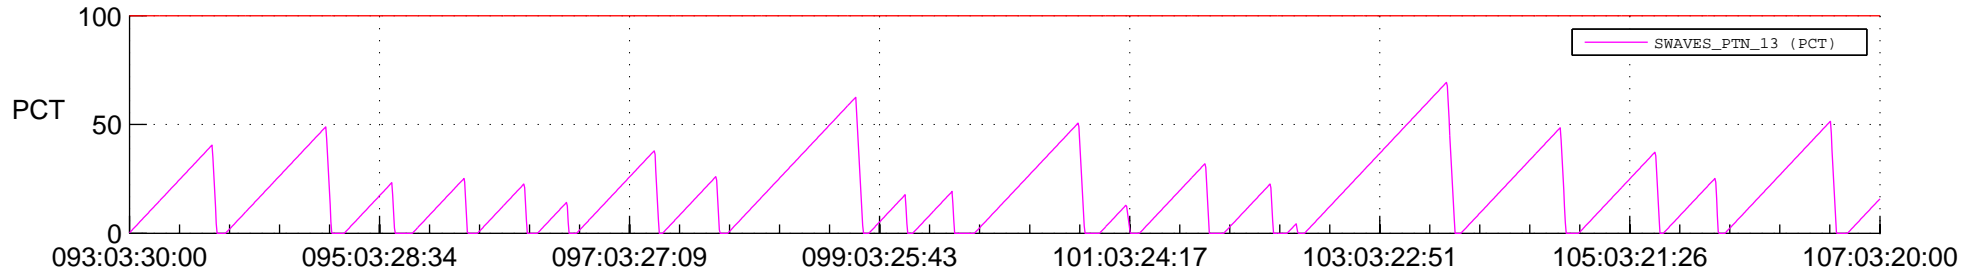

STEREO AHEAD SSR PCT Full Prediction

SWAVES_Percent_Full_Prediction

IMPACT_Percent_Full_Prediction

PLASTIC_Percent_Full_Prediction

Spacecraft_DownLink_Rate

Ground Time (2021:093:03:30:00.000 -2021:107:03:20:00.000)