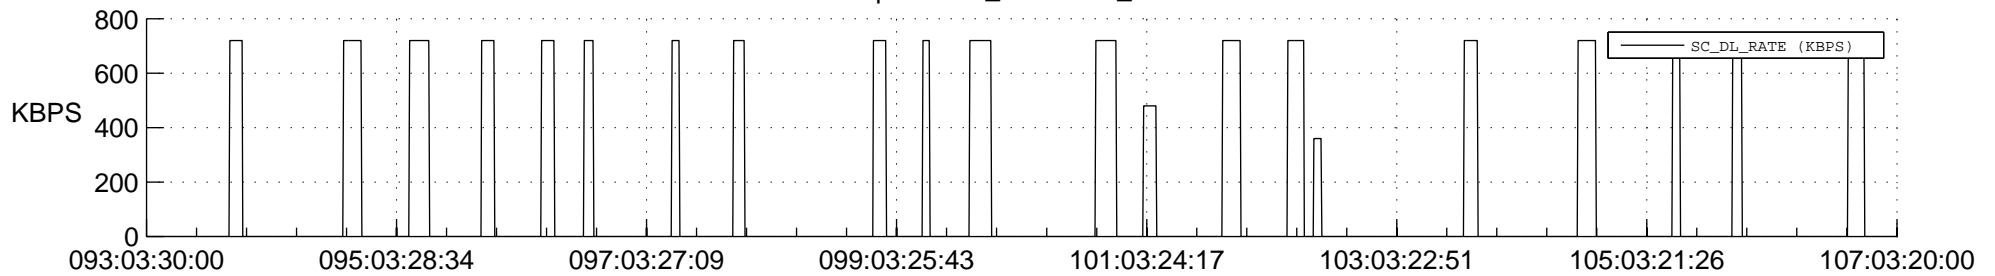

STEREO AHEAD SSR PCT Full Prediction

SWAVES_Percent_Full_Prediction

IMPACT_Percent_Full_Prediction

PLASTIC_Percent_Full_Prediction

Spacecraft_DownLink_Rate

Ground Time (2021:093:03:30:00.000 -2021:107:03:20:00.000)