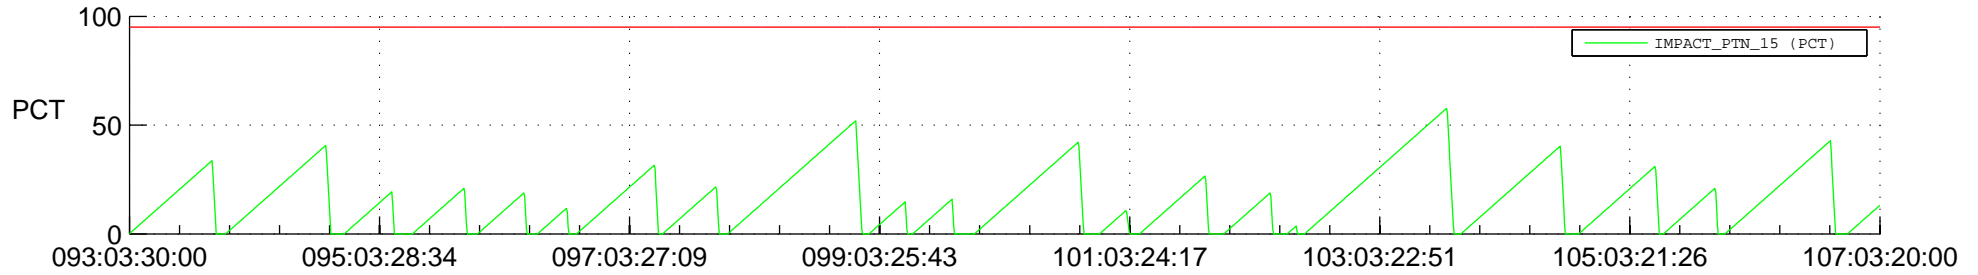

STEREO AHEAD SSR PCT Full Prediction

SWAVES_Percent_Full_Prediction

IMPACT_Percent_Full_Prediction

PLASTIC_Percent_Full_Prediction

Spacecraft_DownLink_Rate

Ground Time (2021:093:03:30:00.000 -2021:107:03:20:00.000)