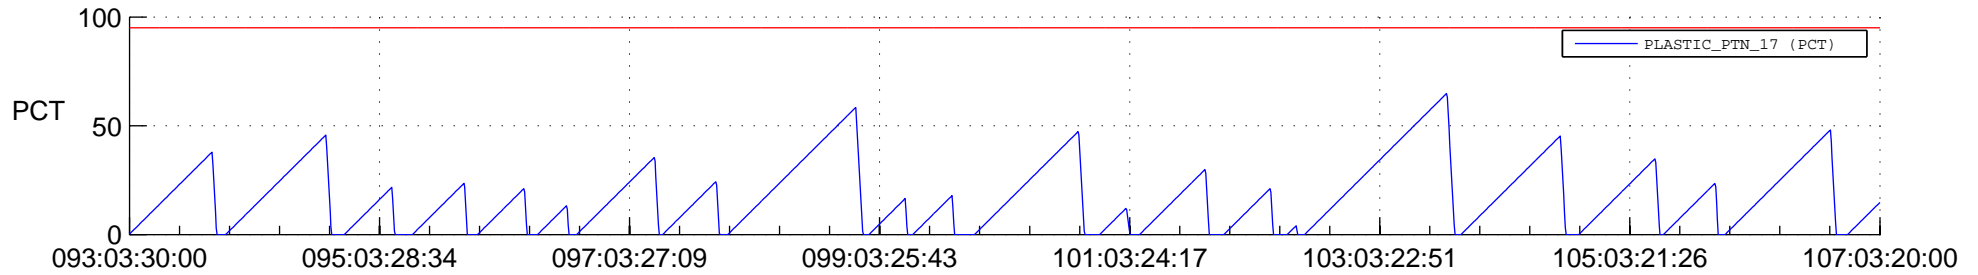

STEREO AHEAD SSR PCT Full Prediction

SWAVES_Percent_Full_Prediction

IMPACT_Percent_Full_Prediction

PLASTIC_Percent_Full_Prediction

Spacecraft_DownLink_Rate

Ground Time (2021:093:03:30:00.000 -2021:107:03:20:00.000)