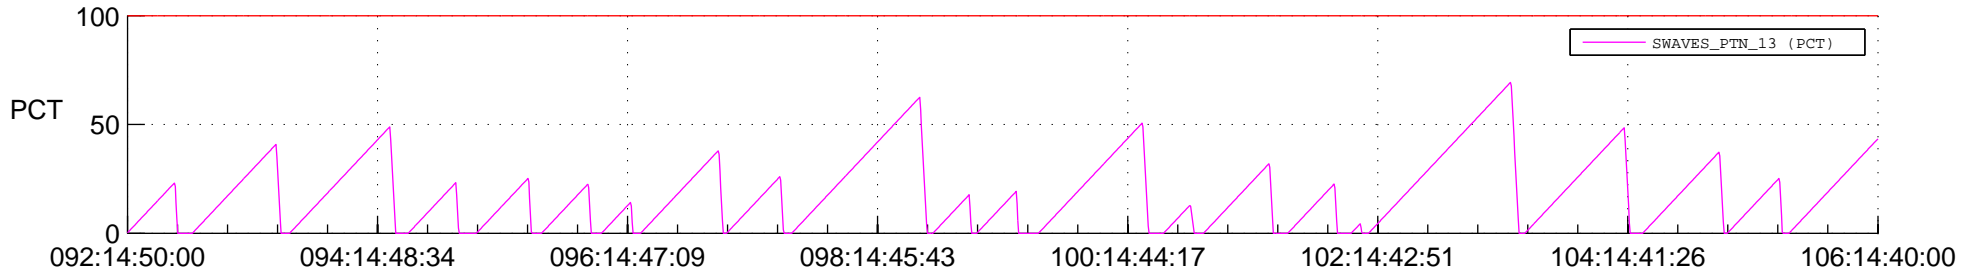

## SWAVES\_Percent\_Full\_Prediction

## Spacecraft\_DownLink\_Rate

Ground Time (2021:092:14:50:00.000 -2021:106:14:40:00.000)