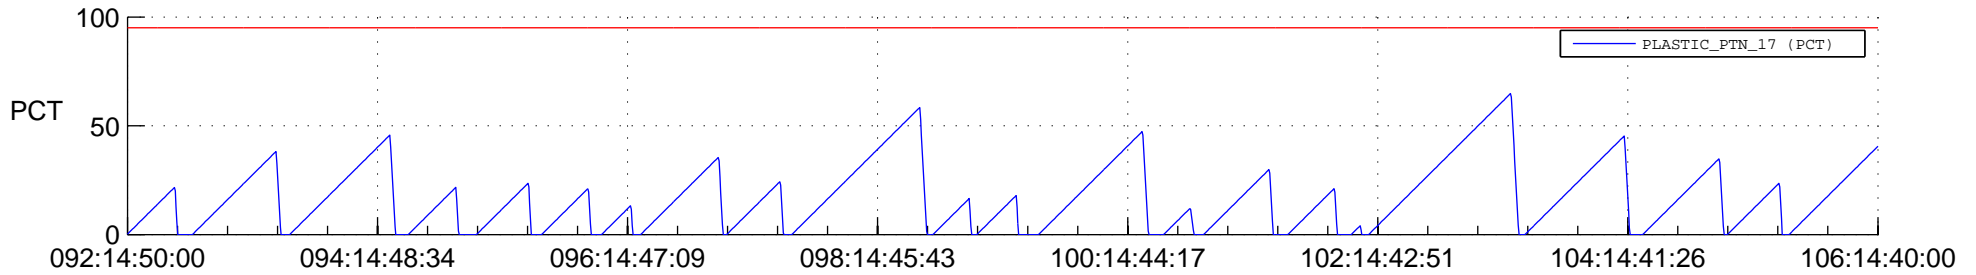

## SWAVES\_Percent\_Full\_Prediction

## Spacecraft\_DownLink\_Rate

Ground Time (2021:092:14:50:00.000 -2021:106:14:40:00.000)