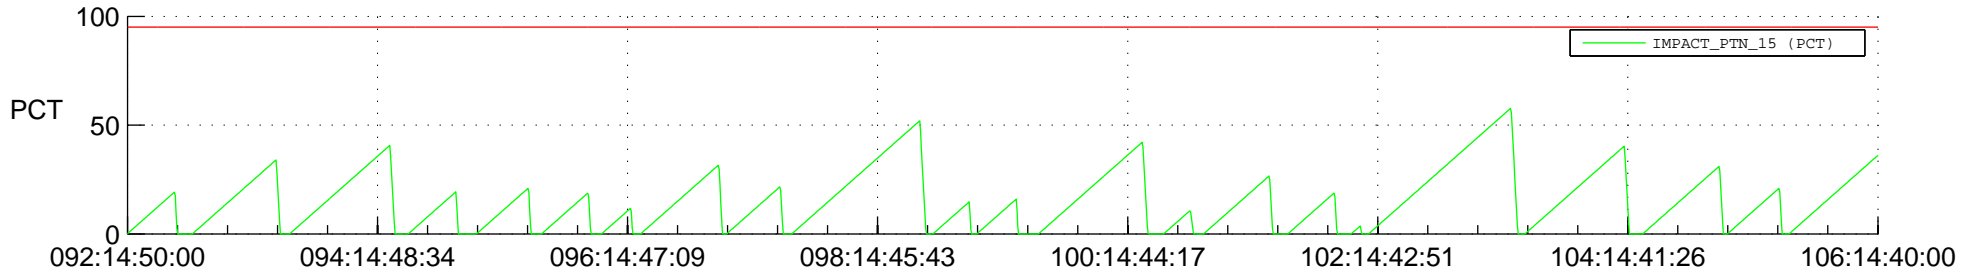

IMPACT_Percent_Full_Prediction