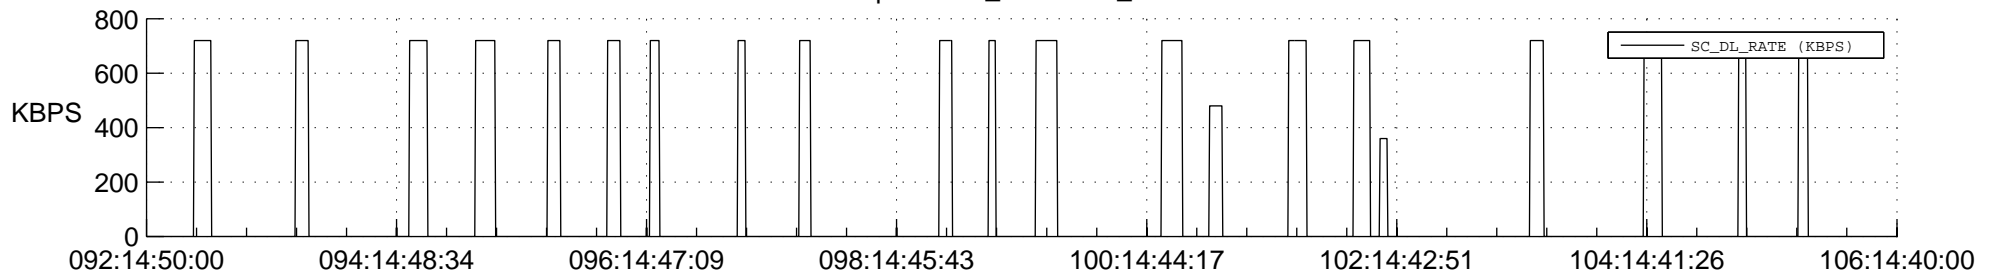

## Spacecraft\_DownLink\_Rate

Ground Time (2021:092:14:50:00.000 -2021:106:14:40:00.000)