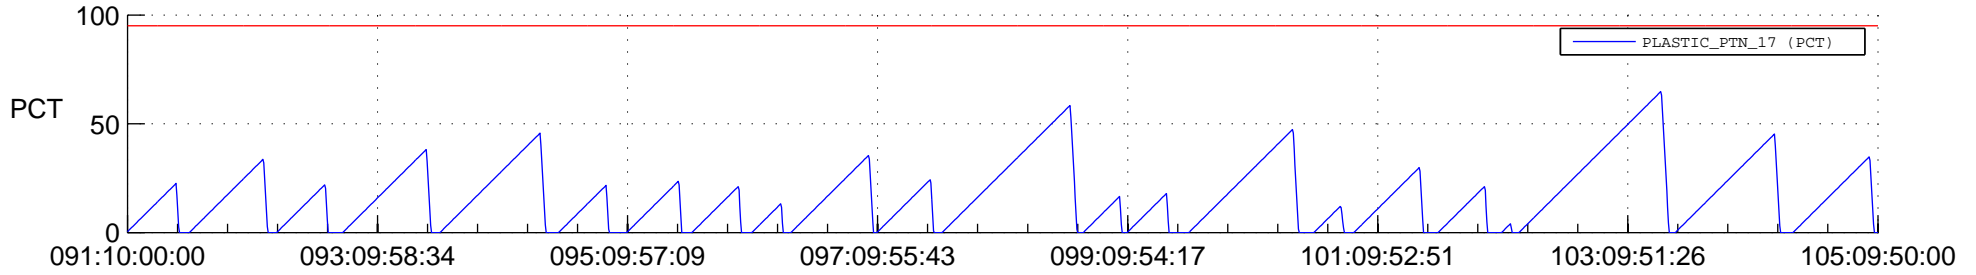

STEREO AHEAD SSR PCT Full Prediction

SWAVES_Percent_Full_Prediction

IMPACT_Percent_Full_Prediction

PLASTIC_Percent_Full_Prediction

Spacecraft_DownLink_Rate