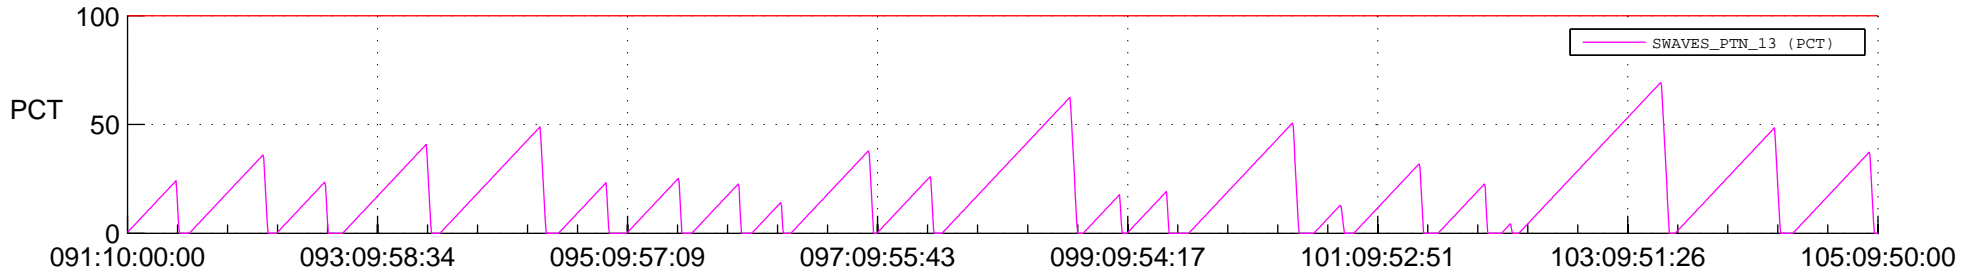

STEREO AHEAD SSR PCT Full Prediction

SWAVES_Percent_Full_Prediction

IMPACT_Percent_Full_Prediction

PLASTIC_Percent_Full_Prediction

Spacecraft_DownLink_Rate