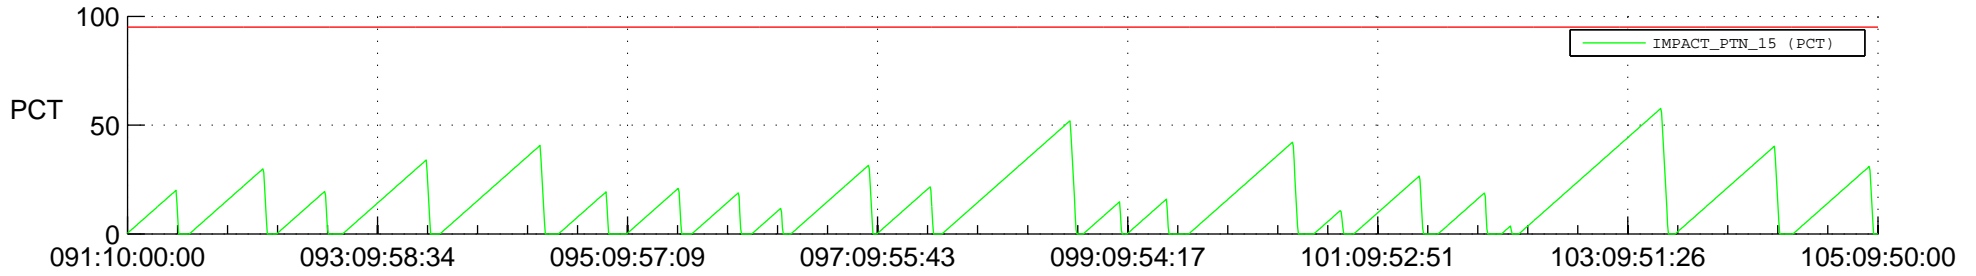

STEREO AHEAD SSR PCT Full Prediction

SWAVES_Percent_Full_Prediction

IMPACT_Percent_Full_Prediction

PLASTIC_Percent_Full_Prediction

Spacecraft_DownLink_Rate