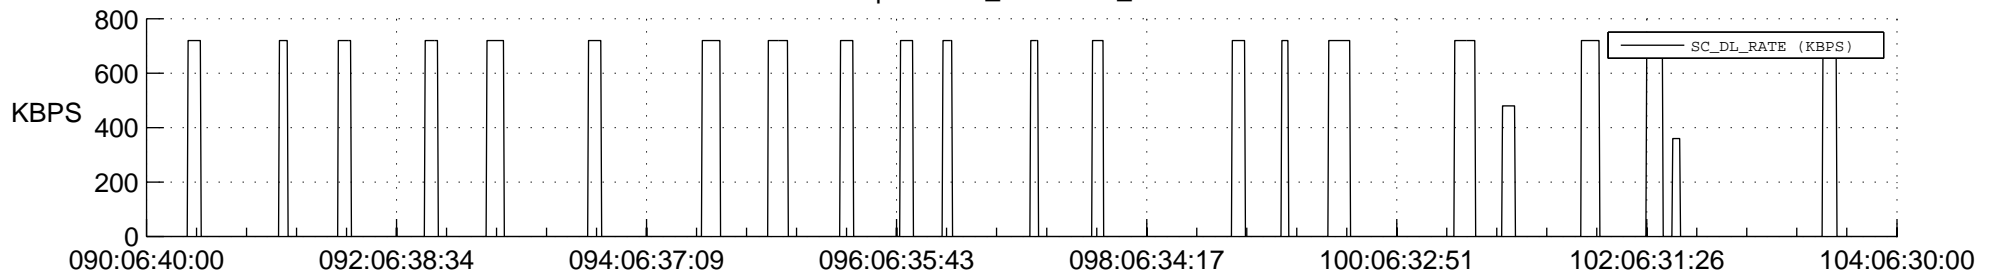

STEREO AHEAD SSR PCT Full Prediction

SWAVES_Percent_Full_Prediction

IMPACT_Percent_Full_Prediction

PLASTIC_Percent_Full_Prediction

Spacecraft_DownLink_Rate

Ground Time (2021:090:06:40:00.000 -2021:104:06:30:00.000)