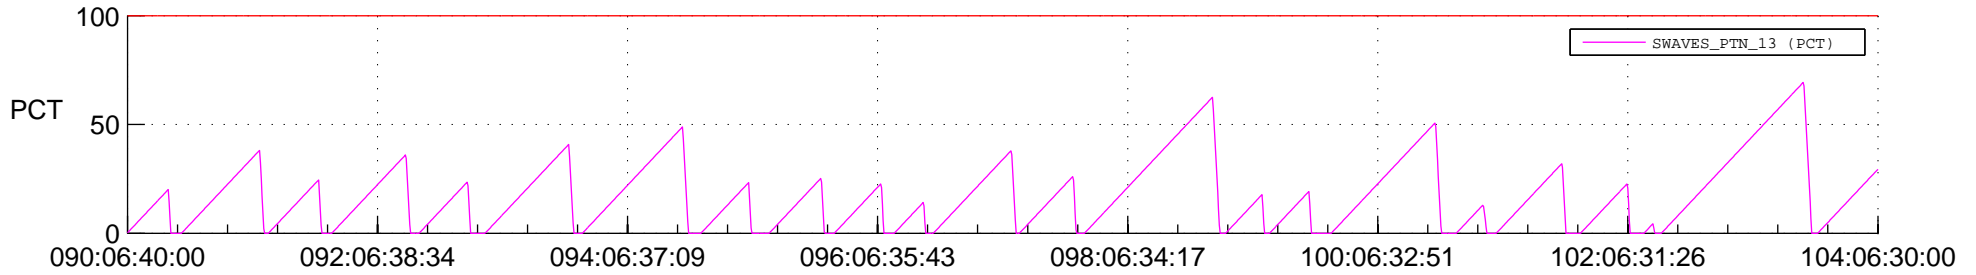

STEREO AHEAD SSR PCT Full Prediction

SWAVES_Percent_Full_Prediction

IMPACT_Percent_Full_Prediction

PLASTIC_Percent_Full_Prediction

Spacecraft_DownLink_Rate

Ground Time (2021:090:06:40:00.000 -2021:104:06:30:00.000)