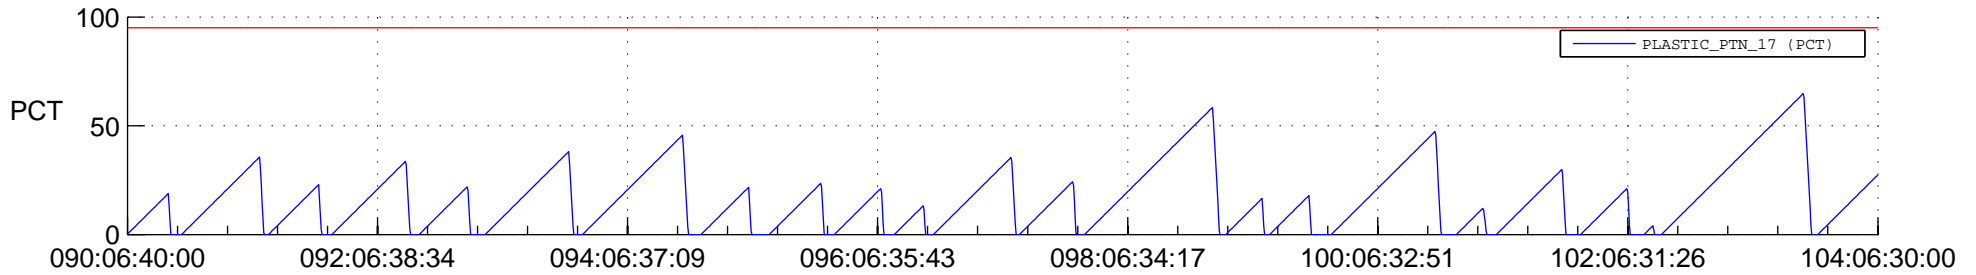

STEREO AHEAD SSR PCT Full Prediction

SWAVES_Percent_Full_Prediction

IMPACT_Percent_Full_Prediction

PLASTIC_Percent_Full_Prediction

Spacecraft_DownLink_Rate

Ground Time (2021:090:06:40:00.000 -2021:104:06:30:00.000)