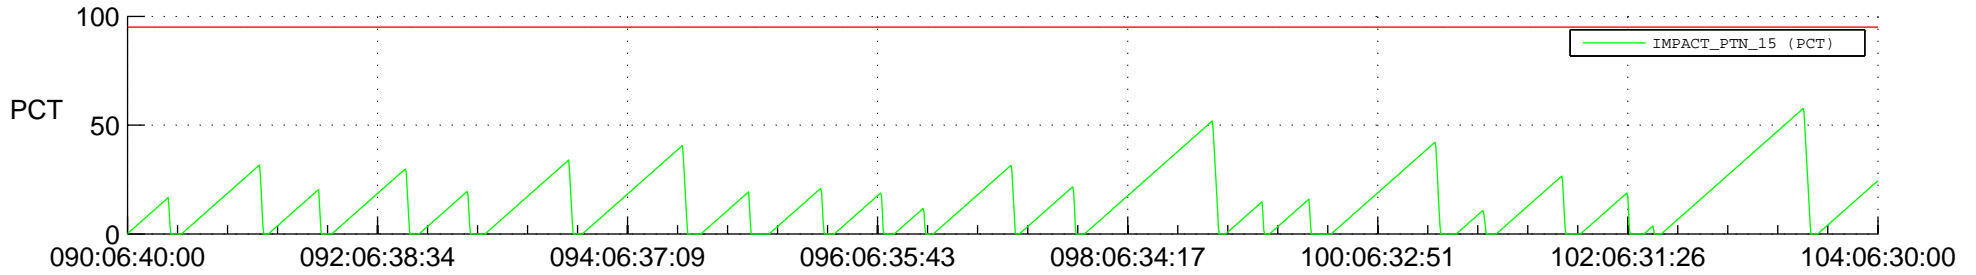

STEREO AHEAD SSR PCT Full Prediction

SWAVES_Percent_Full_Prediction

IMPACT_Percent_Full_Prediction

PLASTIC_Percent_Full_Prediction

Spacecraft_DownLink_Rate

Ground Time (2021:090:06:40:00.000 -2021:104:06:30:00.000)