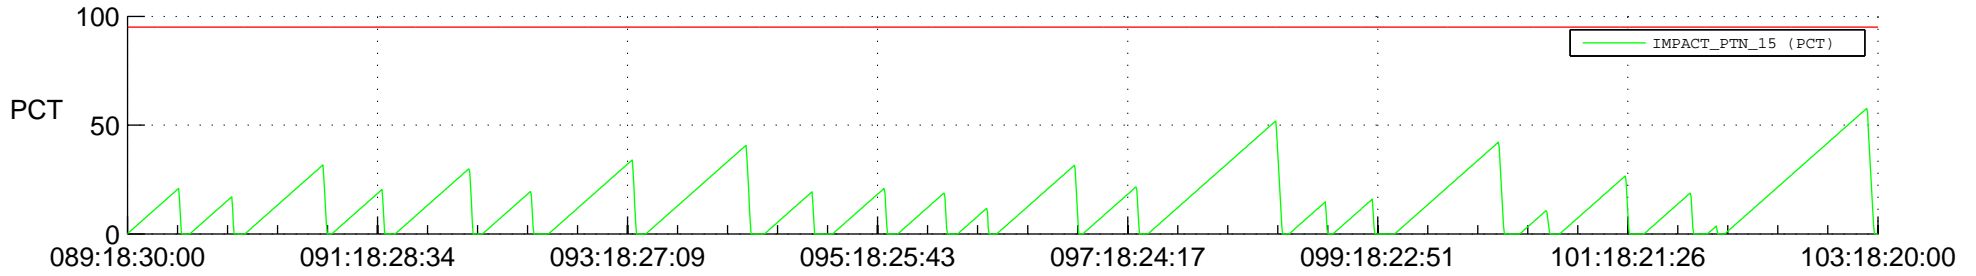

STEREO AHEAD SSR PCT Full Prediction

SWAVES_Percent_Full_Prediction

IMPACT_Percent_Full_Prediction

PLASTIC_Percent_Full_Prediction

Spacecraft_DownLink_Rate

Ground Time (2021:089:18:30:00.000 -2021:103:18:20:00.000)