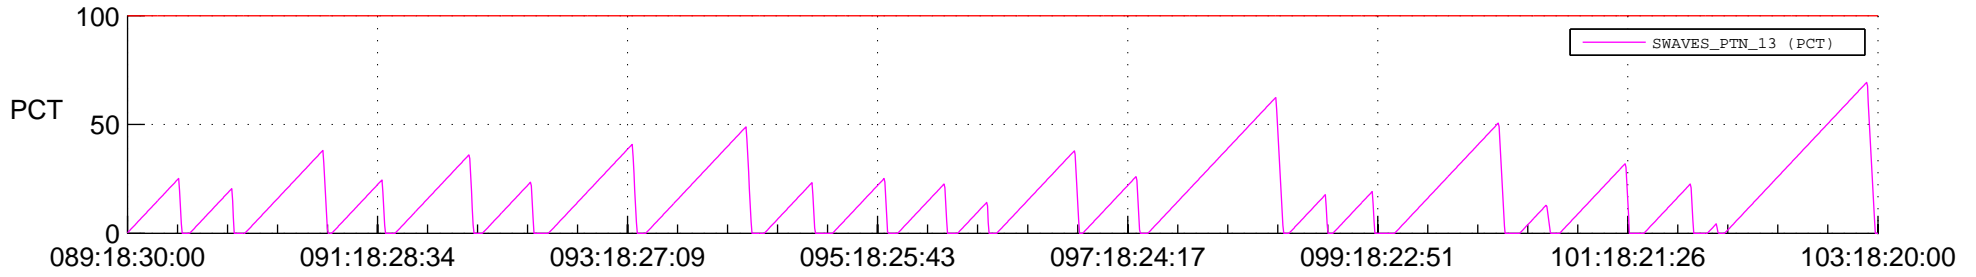

STEREO AHEAD SSR PCT Full Prediction

SWAVES_Percent_Full_Prediction

IMPACT_Percent_Full_Prediction

PLASTIC_Percent_Full_Prediction

Spacecraft_DownLink_Rate

Ground Time (2021:089:18:30:00.000 -2021:103:18:20:00.000)