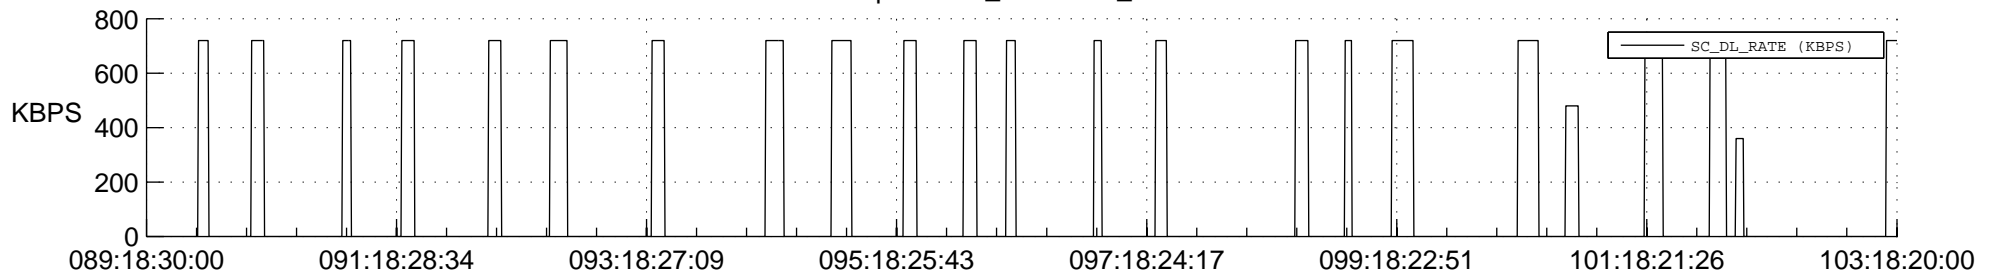

STEREO AHEAD SSR PCT Full Prediction

SWAVES_Percent_Full_Prediction

IMPACT_Percent_Full_Prediction

PLASTIC_Percent_Full_Prediction

Spacecraft_DownLink_Rate

Ground Time (2021:089:18:30:00.000 -2021:103:18:20:00.000)