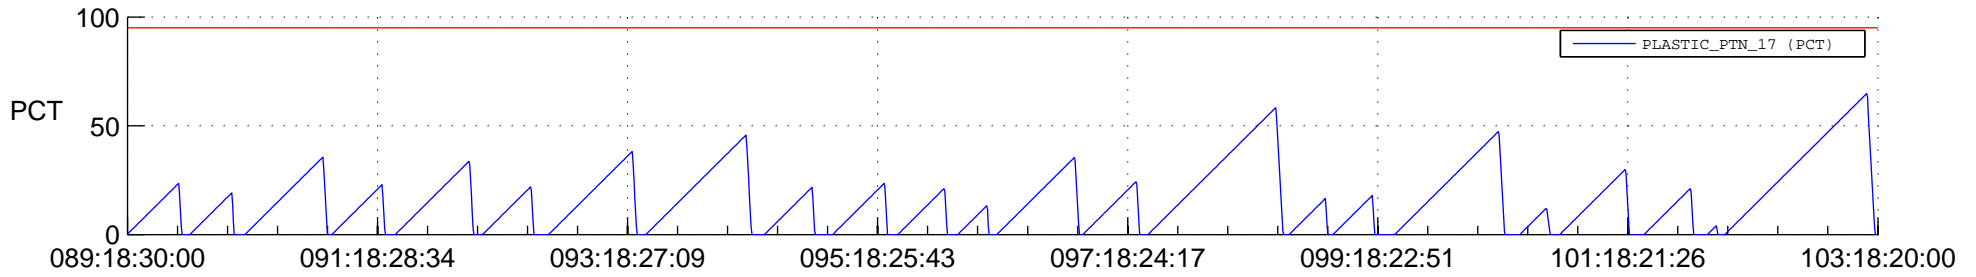

STEREO AHEAD SSR PCT Full Prediction

SWAVES_Percent_Full_Prediction

IMPACT_Percent_Full_Prediction

PLASTIC_Percent_Full_Prediction

Spacecraft_DownLink_Rate

Ground Time (2021:089:18:30:00.000 -2021:103:18:20:00.000)