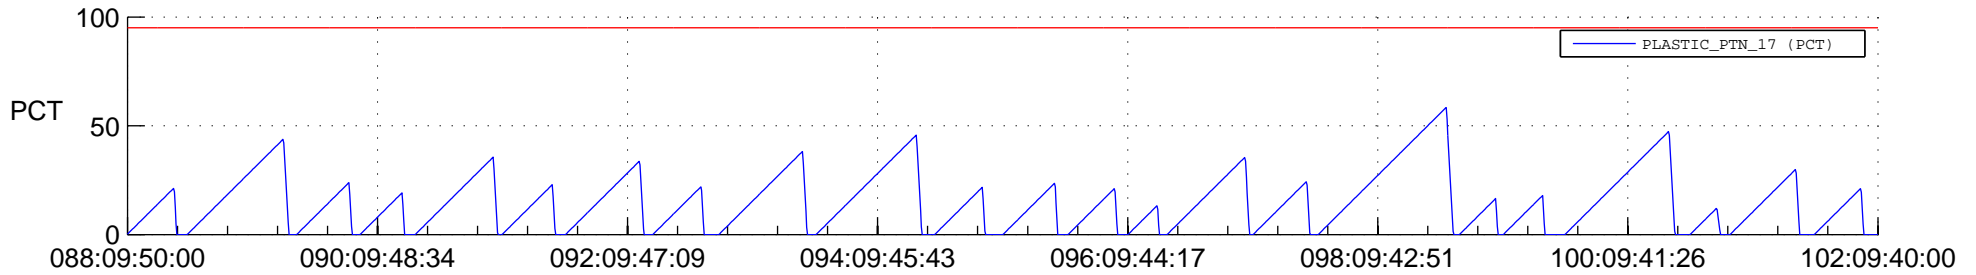

STEREO AHEAD SSR PCT Full Prediction

SWAVES_Percent_Full_Prediction

IMPACT_Percent_Full_Prediction

PLASTIC_Percent_Full_Prediction

Spacecraft_DownLink_Rate