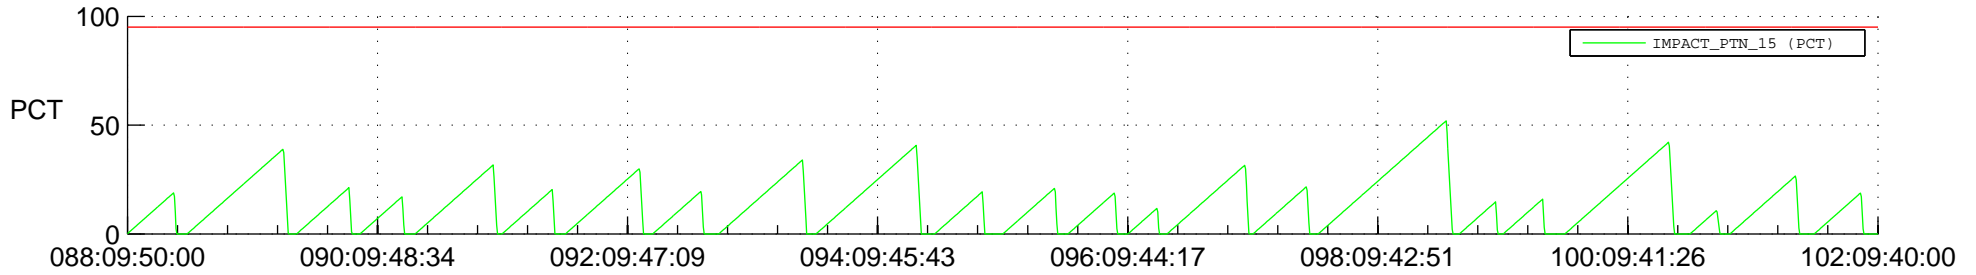

STEREO AHEAD SSR PCT Full Prediction

SWAVES_Percent_Full_Prediction

IMPACT_Percent_Full_Prediction

PLASTIC_Percent_Full_Prediction

Spacecraft_DownLink_Rate