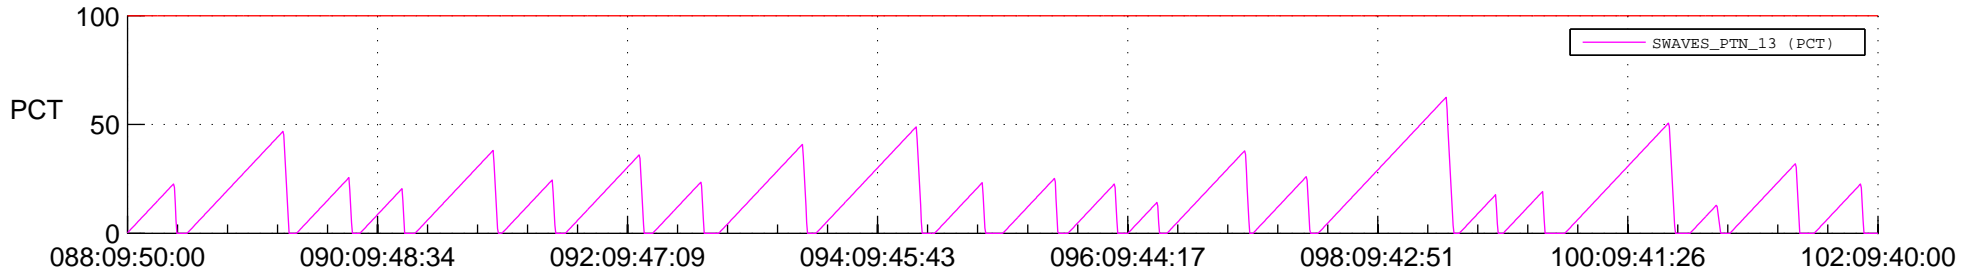

STEREO AHEAD SSR PCT Full Prediction

SWAVES_Percent_Full_Prediction

IMPACT_Percent_Full_Prediction

PLASTIC_Percent_Full_Prediction

Spacecraft_DownLink_Rate