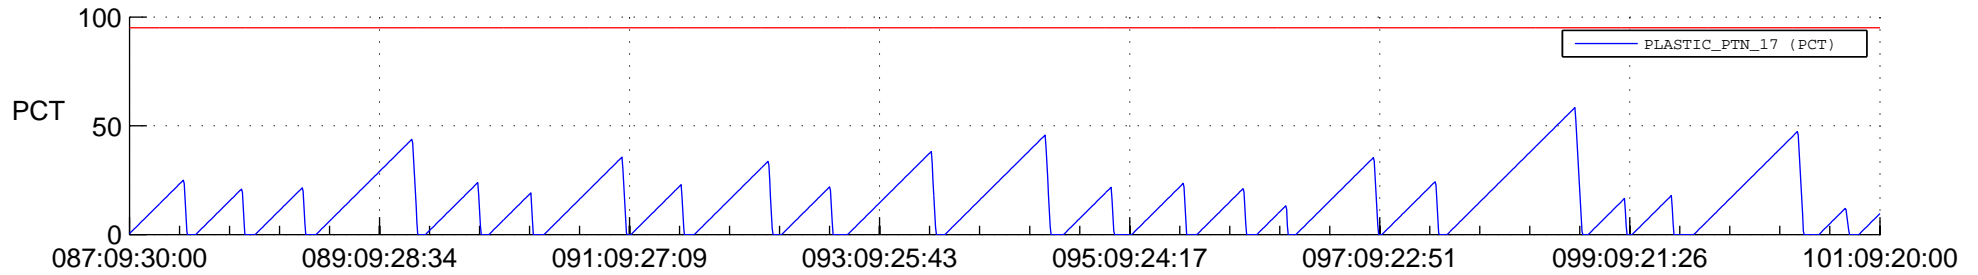

STEREO AHEAD SSR PCT Full Prediction

SWAVES_Percent_Full_Prediction

IMPACT_Percent_Full_Prediction

PLASTIC_Percent_Full_Prediction

Spacecraft_DownLink_Rate

Ground Time (2021:087:09:30:00.000 -2021:101:09:20:00.000)