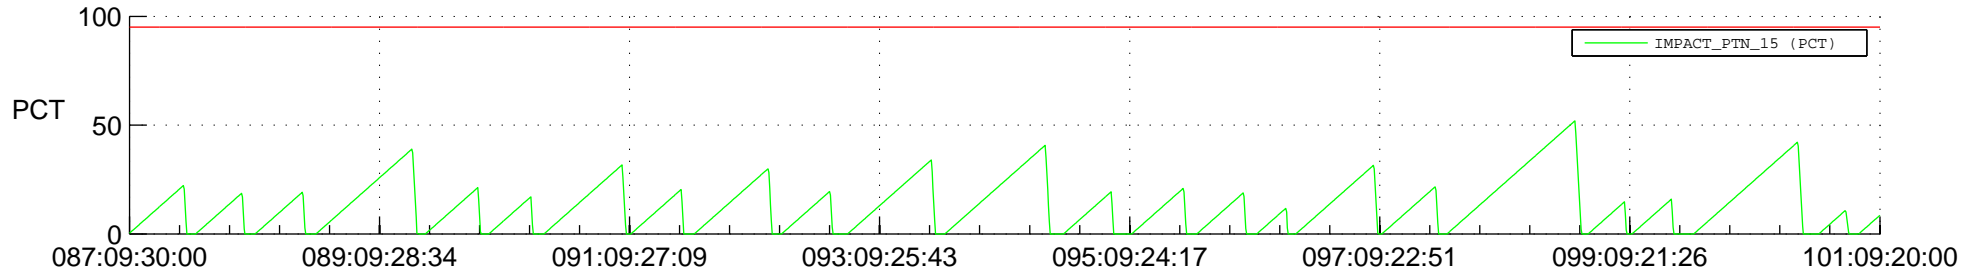

STEREO AHEAD SSR PCT Full Prediction

SWAVES_Percent_Full_Prediction

IMPACT_Percent_Full_Prediction

PLASTIC_Percent_Full_Prediction

Spacecraft_DownLink_Rate

Ground Time (2021:087:09:30:00.000 -2021:101:09:20:00.000)