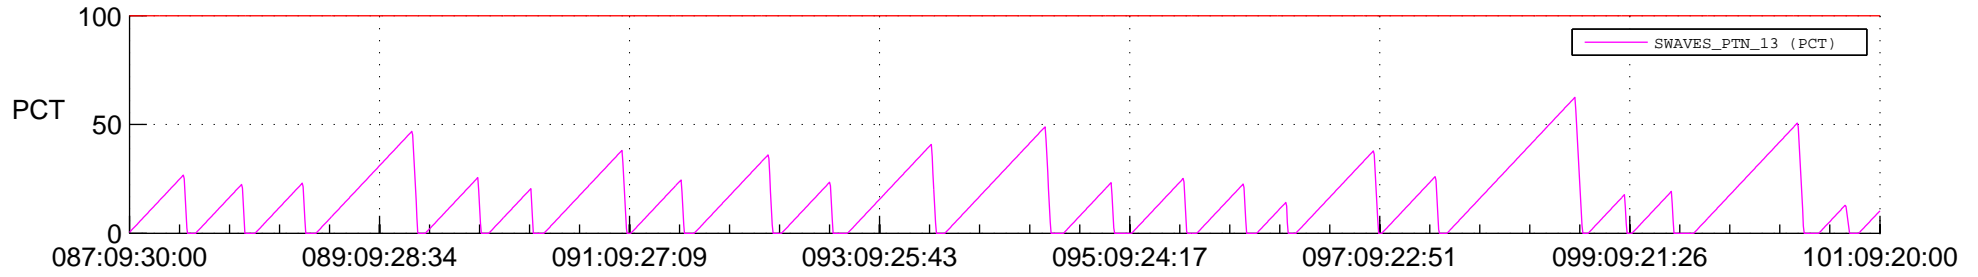

STEREO AHEAD SSR PCT Full Prediction

SWAVES_Percent_Full_Prediction

IMPACT_Percent_Full_Prediction

PLASTIC_Percent_Full_Prediction

Spacecraft_DownLink_Rate

Ground Time (2021:087:09:30:00.000 -2021:101:09:20:00.000)