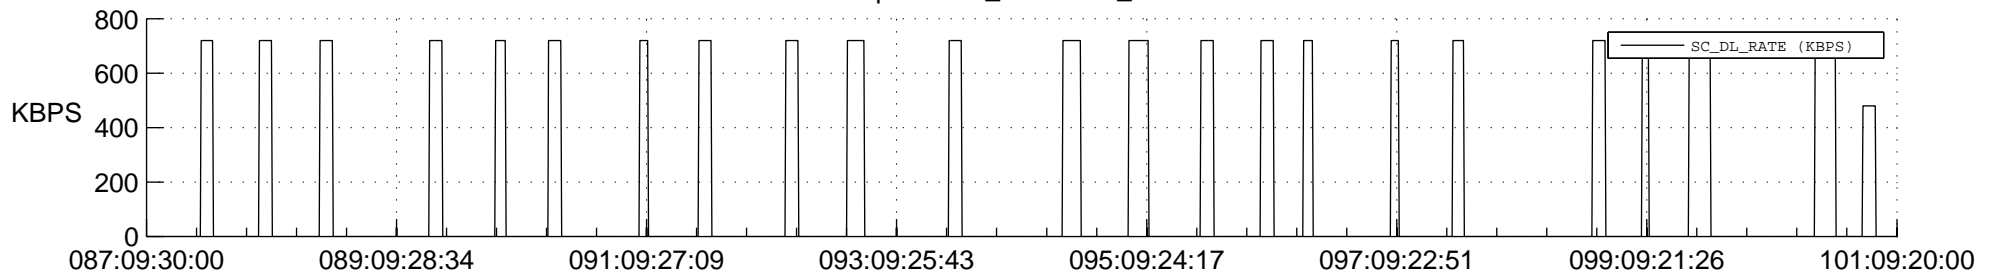

STEREO AHEAD SSR PCT Full Prediction

SWAVES_Percent_Full_Prediction

IMPACT_Percent_Full_Prediction

PLASTIC_Percent_Full_Prediction

Spacecraft_DownLink_Rate

Ground Time (2021:087:09:30:00.000 -2021:101:09:20:00.000)