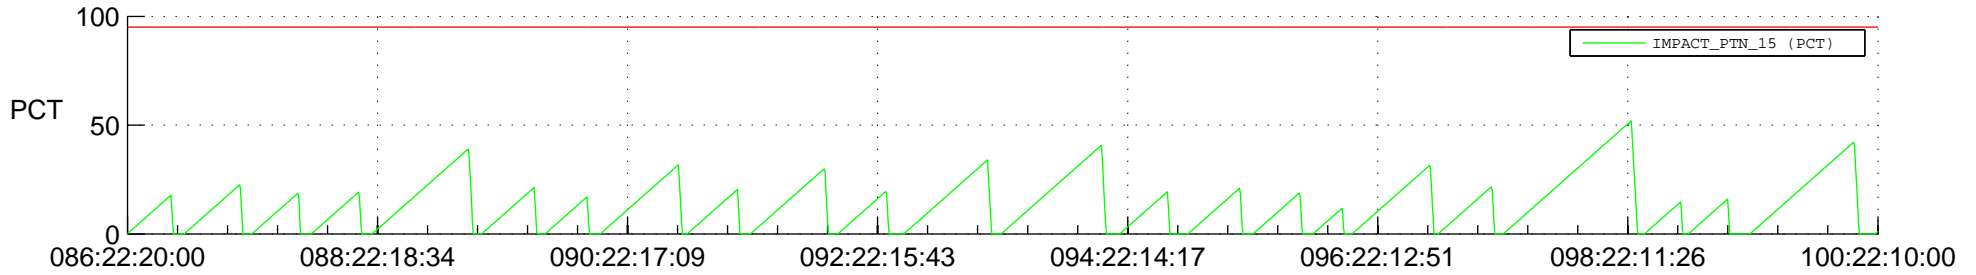

STEREO AHEAD SSR PCT Full Prediction

SWAVES_Percent_Full_Prediction

IMPACT_Percent_Full_Prediction

PLASTIC_Percent_Full_Prediction

Spacecraft_DownLink_Rate

Ground Time (2021:086:22:20:00.000 -2021:100:22:10:00.000)