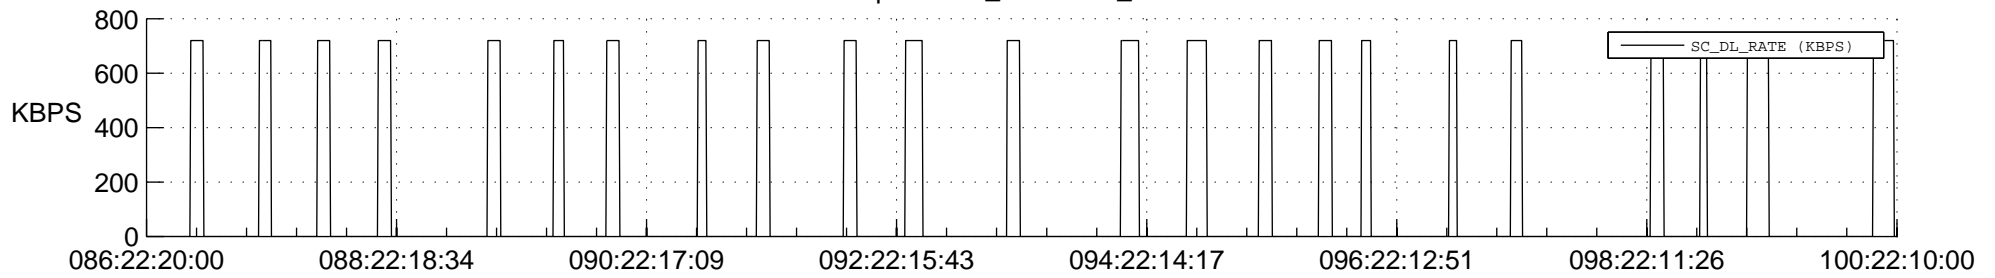

STEREO AHEAD SSR PCT Full Prediction

SWAVES_Percent_Full_Prediction

IMPACT_Percent_Full_Prediction

PLASTIC_Percent_Full_Prediction

Spacecraft_DownLink_Rate

Ground Time (2021:086:22:20:00.000 -2021:100:22:10:00.000)