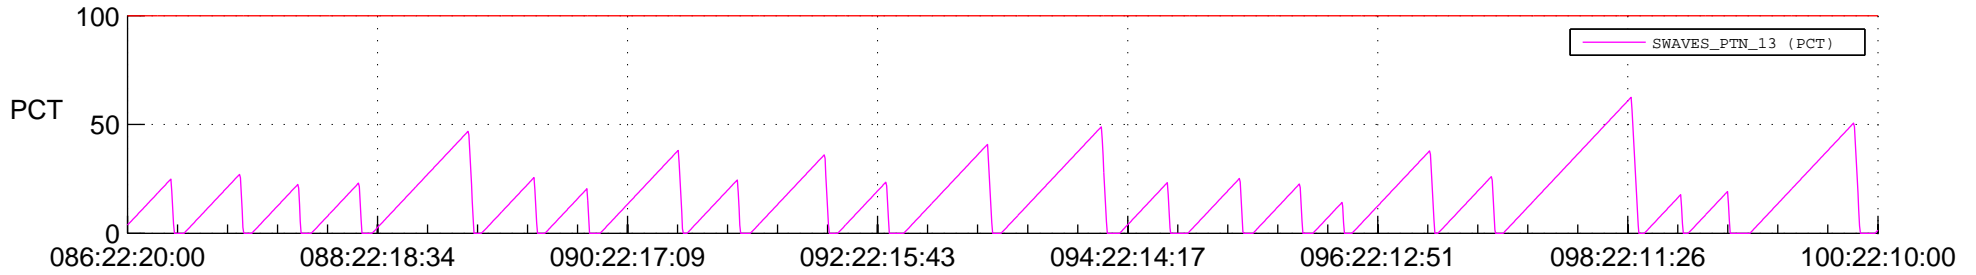

STEREO AHEAD SSR PCT Full Prediction

SWAVES_Percent_Full_Prediction

IMPACT_Percent_Full_Prediction

PLASTIC_Percent_Full_Prediction

Spacecraft_DownLink_Rate

Ground Time (2021:086:22:20:00.000 -2021:100:22:10:00.000)