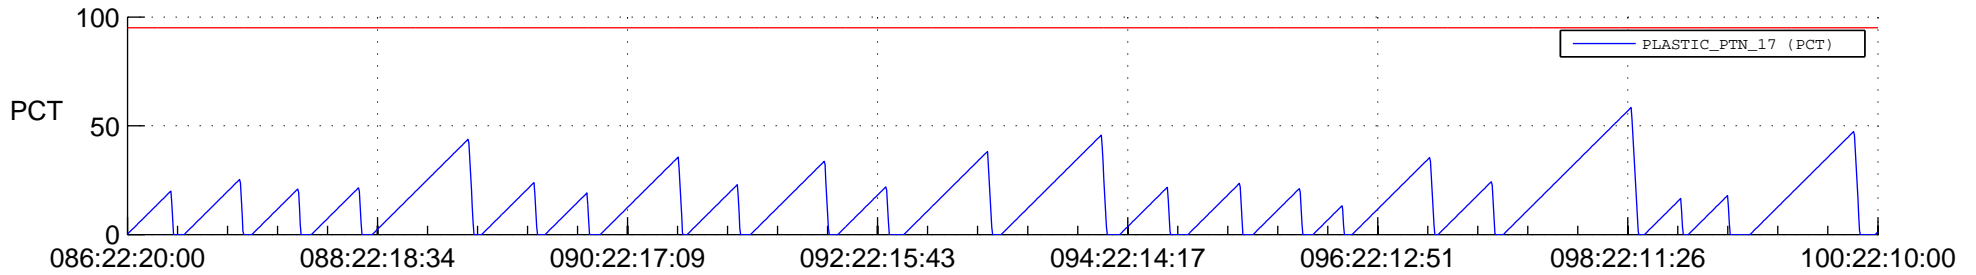

STEREO AHEAD SSR PCT Full Prediction

SWAVES_Percent_Full_Prediction

IMPACT_Percent_Full_Prediction

PLASTIC_Percent_Full_Prediction

Spacecraft_DownLink_Rate

Ground Time (2021:086:22:20:00.000 -2021:100:22:10:00.000)