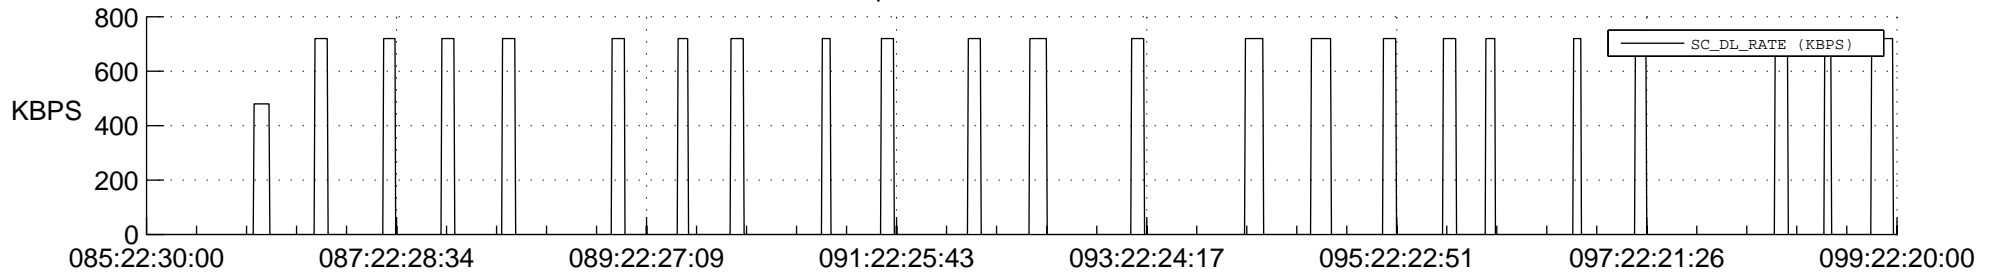

STEREO AHEAD SSR PCT Full Prediction

SWAVES_Percent_Full_Prediction

IMPACT_Percent_Full_Prediction

PLASTIC_Percent_Full_Prediction

Spacecraft_DownLink_Rate

Ground Time (2021:085:22:30:00.000 -2021:099:22:20:00.000)