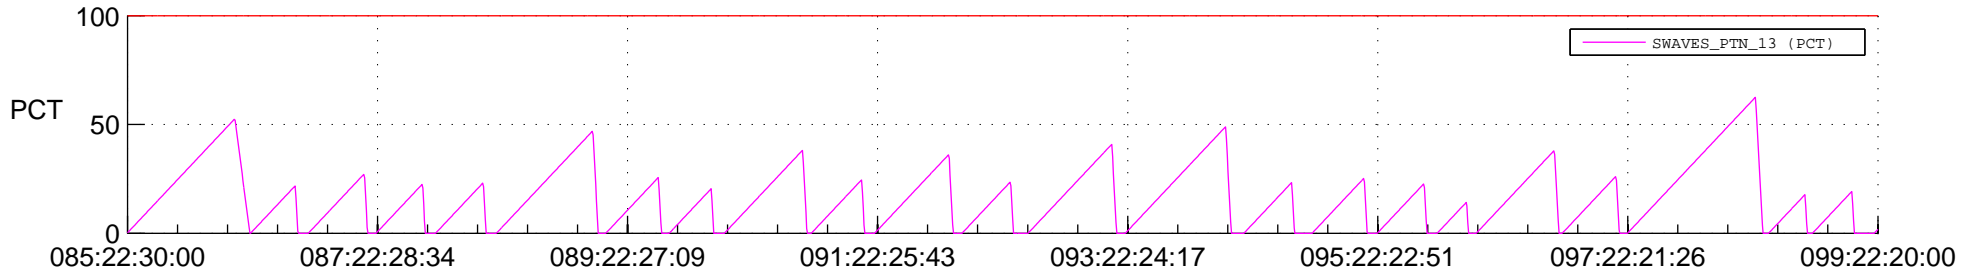

STEREO AHEAD SSR PCT Full Prediction

SWAVES_Percent_Full_Prediction

IMPACT_Percent_Full_Prediction

PLASTIC_Percent_Full_Prediction

Spacecraft_DownLink_Rate

Ground Time (2021:085:22:30:00.000 -2021:099:22:20:00.000)