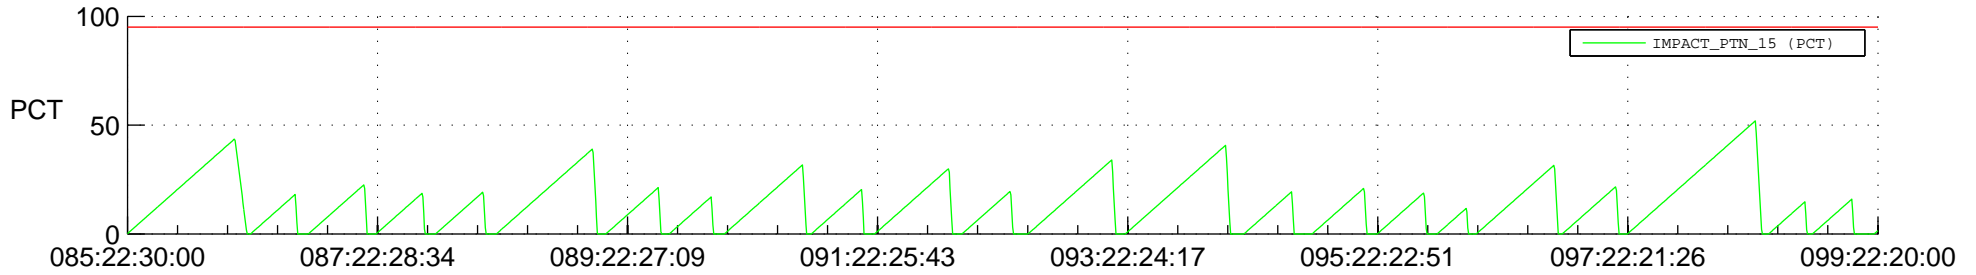

STEREO AHEAD SSR PCT Full Prediction

SWAVES_Percent_Full_Prediction

IMPACT_Percent_Full_Prediction

PLASTIC_Percent_Full_Prediction

Spacecraft_DownLink_Rate

Ground Time (2021:085:22:30:00.000 -2021:099:22:20:00.000)