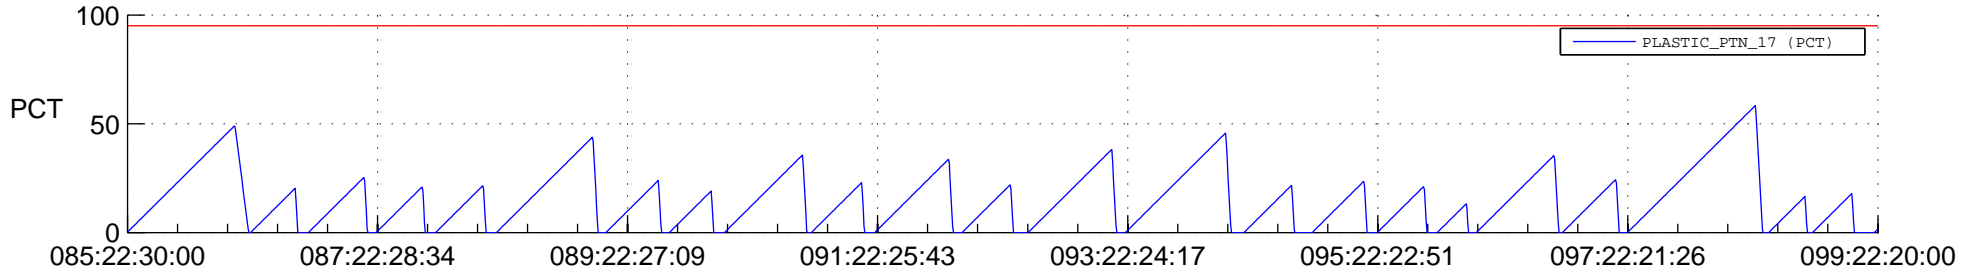

STEREO AHEAD SSR PCT Full Prediction

SWAVES_Percent_Full_Prediction

IMPACT_Percent_Full_Prediction

PLASTIC_Percent_Full_Prediction

Spacecraft_DownLink_Rate

Ground Time (2021:085:22:30:00.000 -2021:099:22:20:00.000)