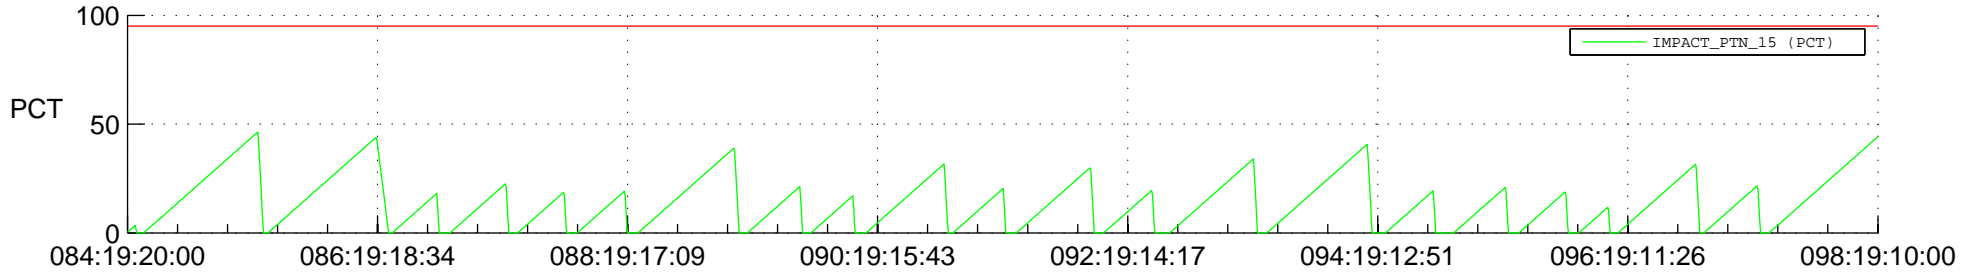

IMPACT_Percent_Full_Prediction