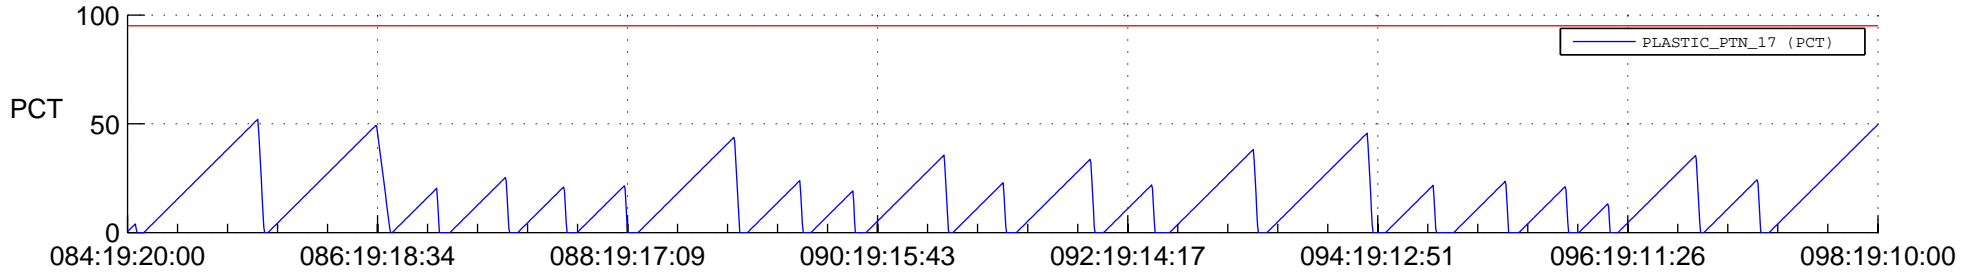

PLASTIC_Percent_Full_Prediction