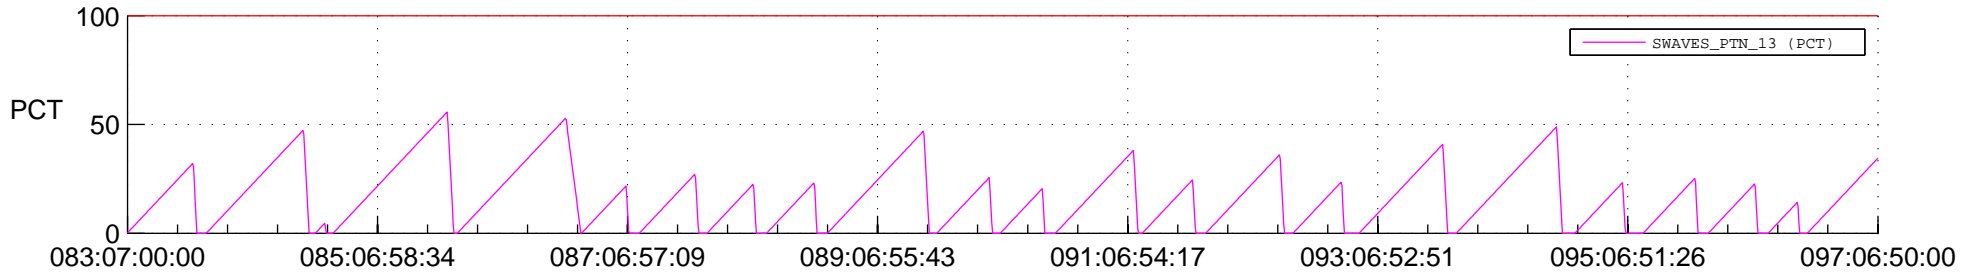

# STEREO AHEAD SSR PCT Full Prediction

## SWAVES\_Percent\_Full\_Prediction

## Spacecraft\_DownLink\_Rate

Ground Time (2021:083:07:00:00.000 -2021:097:06:50:00.000)