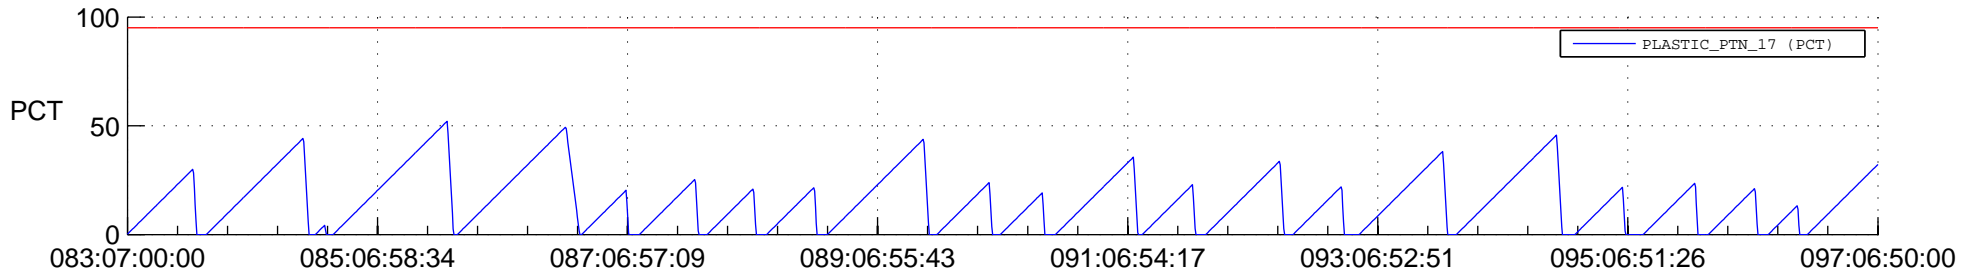

# STEREO AHEAD SSR PCT Full Prediction

## SWAVES\_Percent\_Full\_Prediction

## Spacecraft\_DownLink\_Rate

Ground Time (2021:083:07:00:00.000 -2021:097:06:50:00.000)