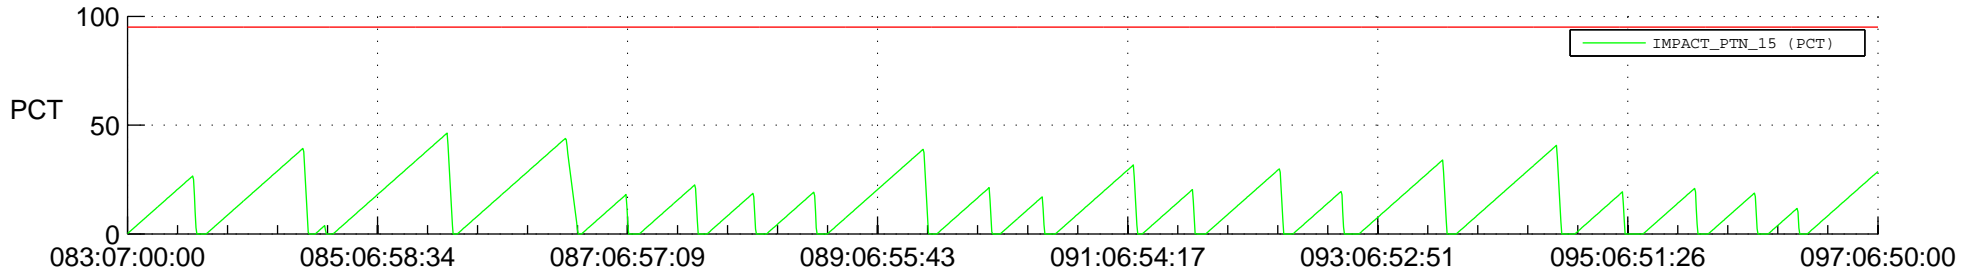

IMPACT_Percent_Full_Prediction