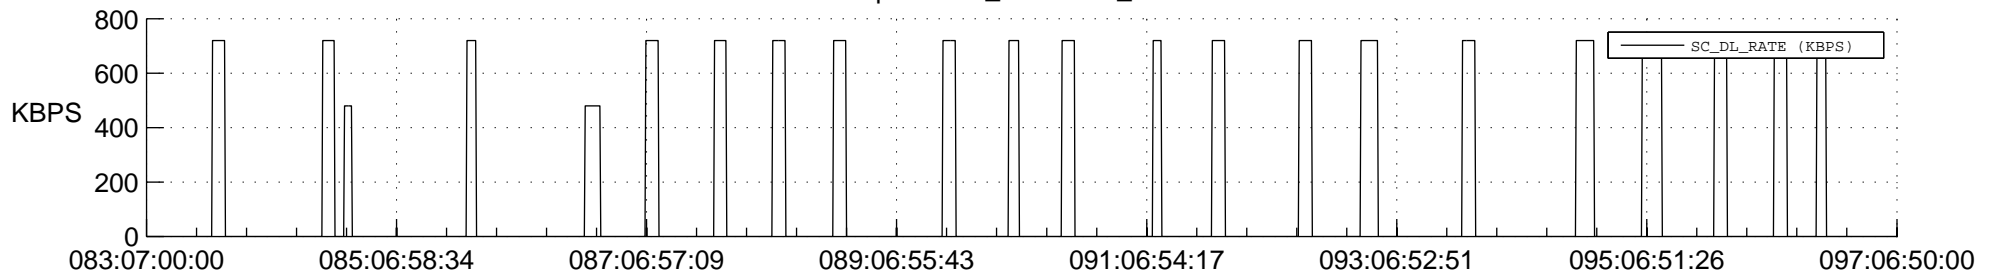

## Spacecraft\_DownLink\_Rate

Ground Time (2021:083:07:00:00.000 -2021:097:06:50:00.000)