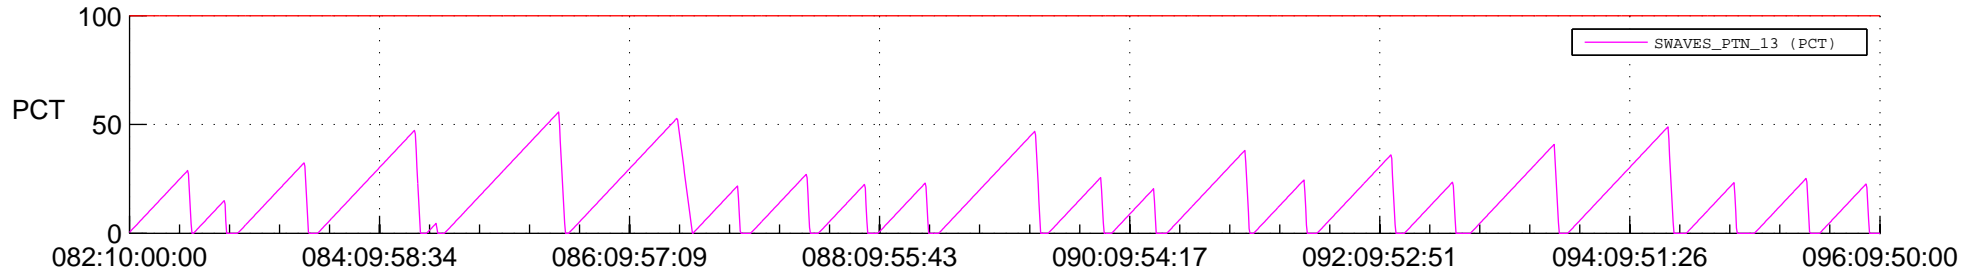

STEREO AHEAD SSR PCT Full Prediction

SWAVES_Percent_Full_Prediction

IMPACT_Percent_Full_Prediction

PLASTIC_Percent_Full_Prediction

Spacecraft_DownLink_Rate

Ground Time (2021:082:10:00:00.000 -2021:096:09:50:00.000)