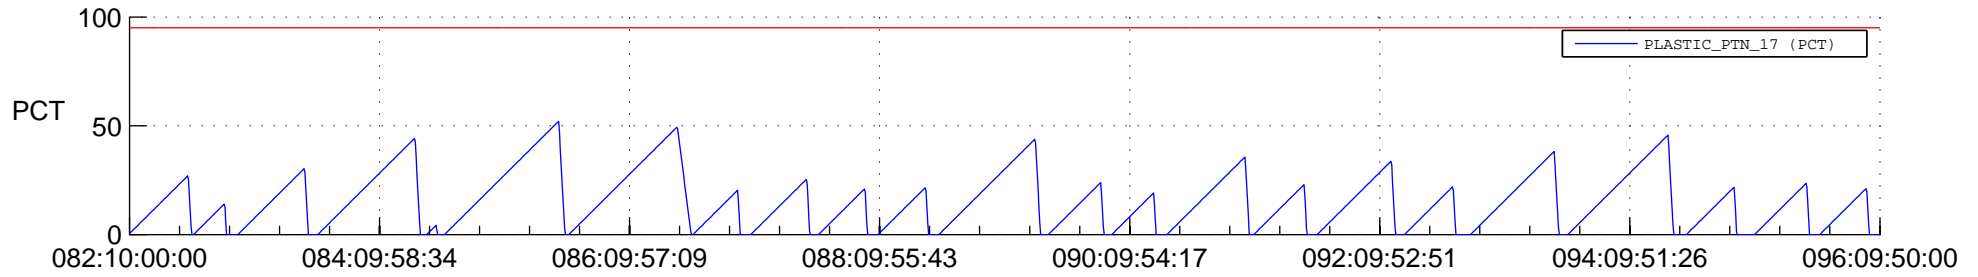

STEREO AHEAD SSR PCT Full Prediction

SWAVES_Percent_Full_Prediction

IMPACT_Percent_Full_Prediction

PLASTIC_Percent_Full_Prediction

Spacecraft_DownLink_Rate

Ground Time (2021:082:10:00:00.000 -2021:096:09:50:00.000)