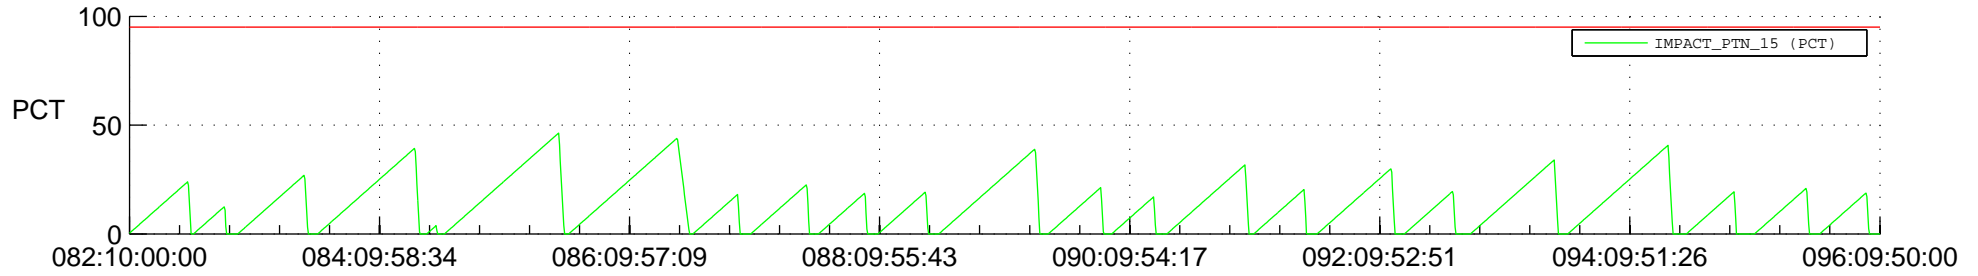

STEREO AHEAD SSR PCT Full Prediction

SWAVES_Percent_Full_Prediction

IMPACT_Percent_Full_Prediction

PLASTIC_Percent_Full_Prediction

Spacecraft_DownLink_Rate

Ground Time (2021:082:10:00:00.000 -2021:096:09:50:00.000)