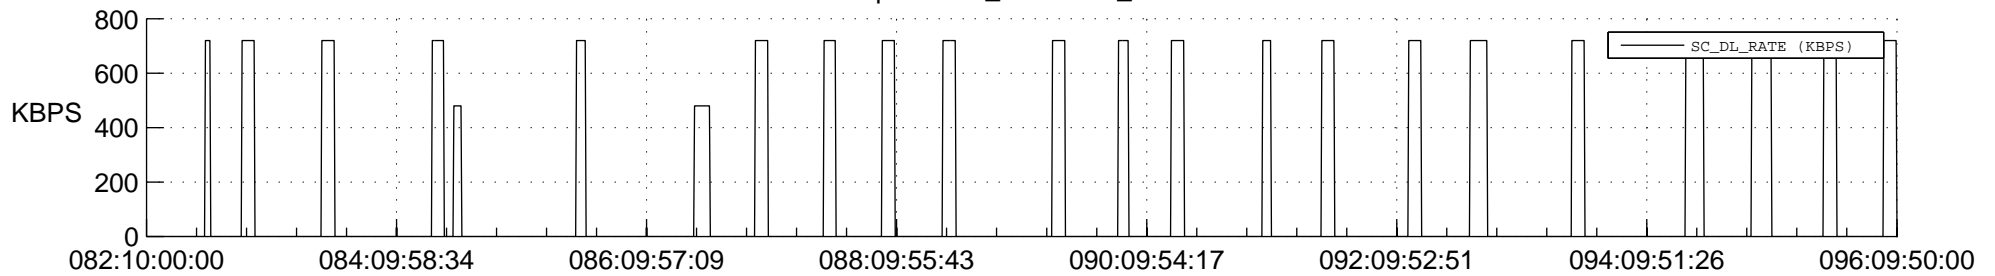

STEREO AHEAD SSR PCT Full Prediction

SWAVES_Percent_Full_Prediction

IMPACT_Percent_Full_Prediction

PLASTIC_Percent_Full_Prediction

Spacecraft_DownLink_Rate

Ground Time (2021:082:10:00:00.000 -2021:096:09:50:00.000)