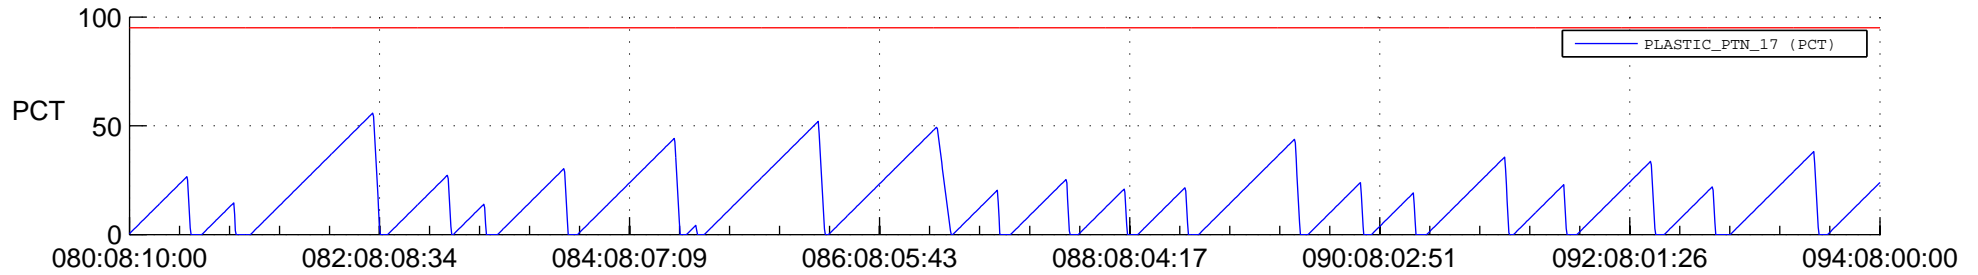

## SWAVES\_Percent\_Full\_Prediction

## Spacecraft\_DownLink\_Rate

Ground Time (2021:080:08:10:00.000 -2021:094:08:00:00.000)