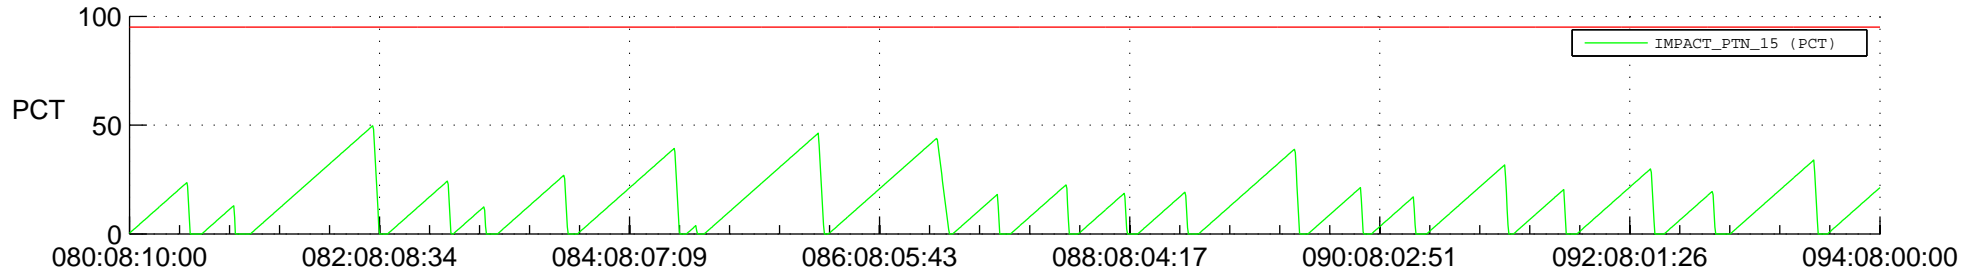

IMPACT_Percent_Full_Prediction