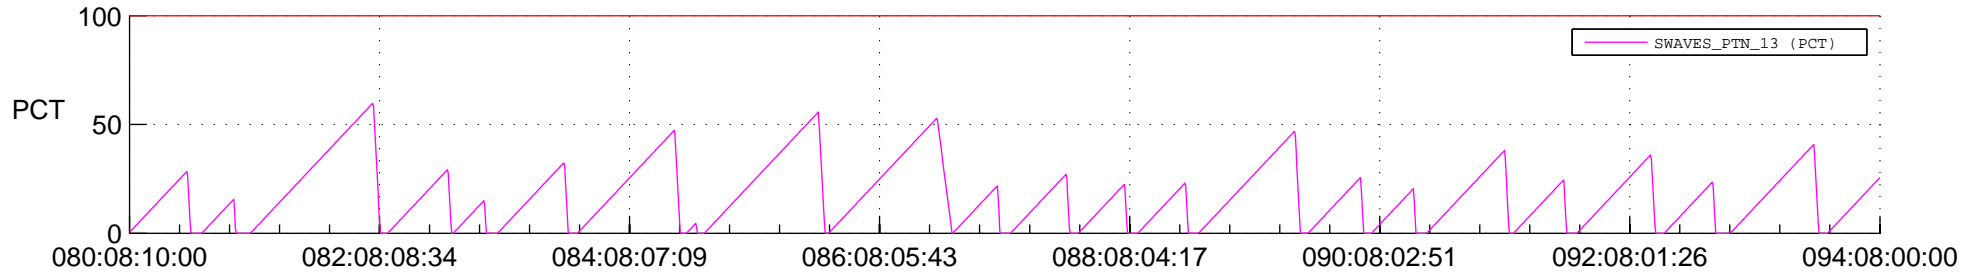

## SWAVES\_Percent\_Full\_Prediction

## Spacecraft\_DownLink\_Rate

Ground Time (2021:080:08:10:00.000 -2021:094:08:00:00.000)