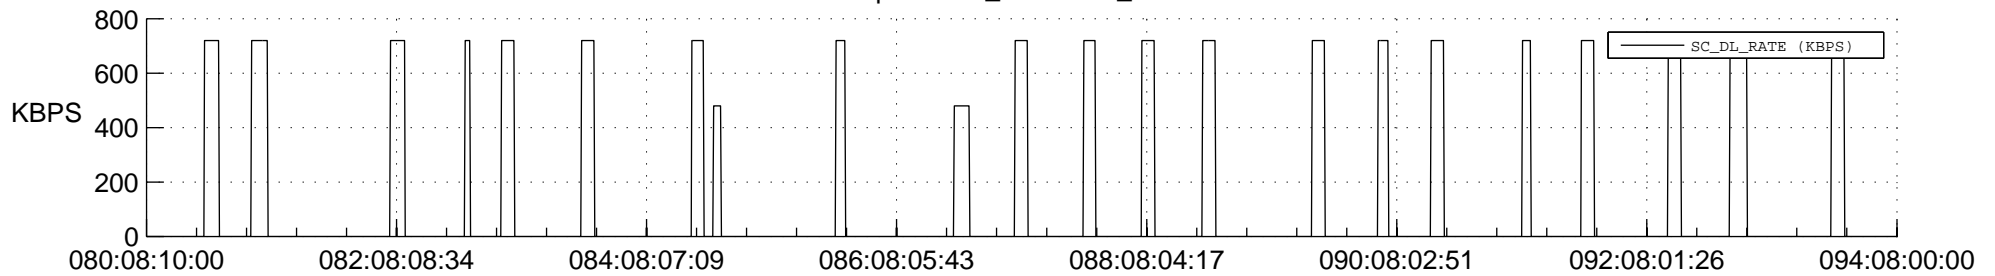

## Spacecraft\_DownLink\_Rate

Ground Time (2021:080:08:10:00.000 -2021:094:08:00:00.000)