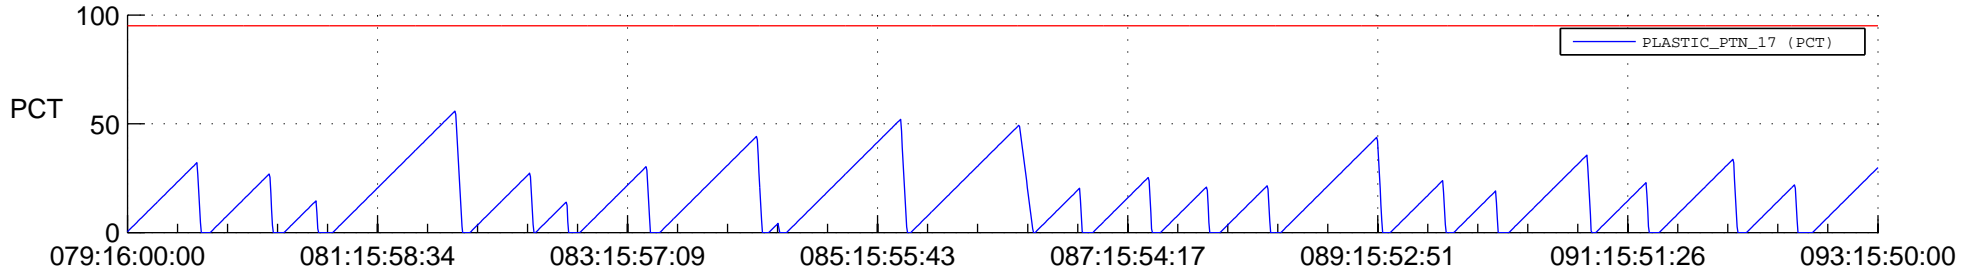

STEREO AHEAD SSR PCT Full Prediction

SWAVES_Percent_Full_Prediction

IMPACT_Percent_Full_Prediction

PLASTIC_Percent_Full_Prediction

Spacecraft_DownLink_Rate