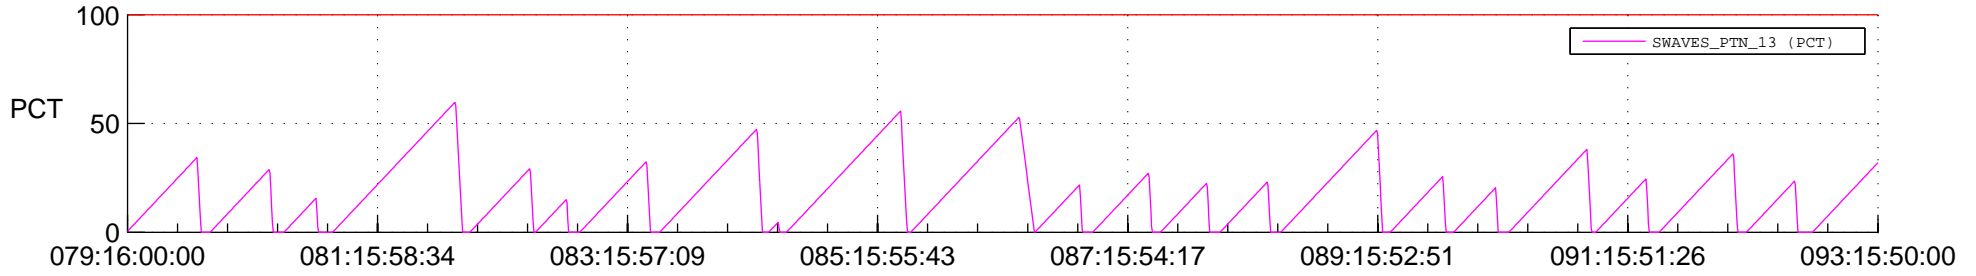

STEREO AHEAD SSR PCT Full Prediction

SWAVES_Percent_Full_Prediction

IMPACT_Percent_Full_Prediction

PLASTIC_Percent_Full_Prediction

Spacecraft_DownLink_Rate