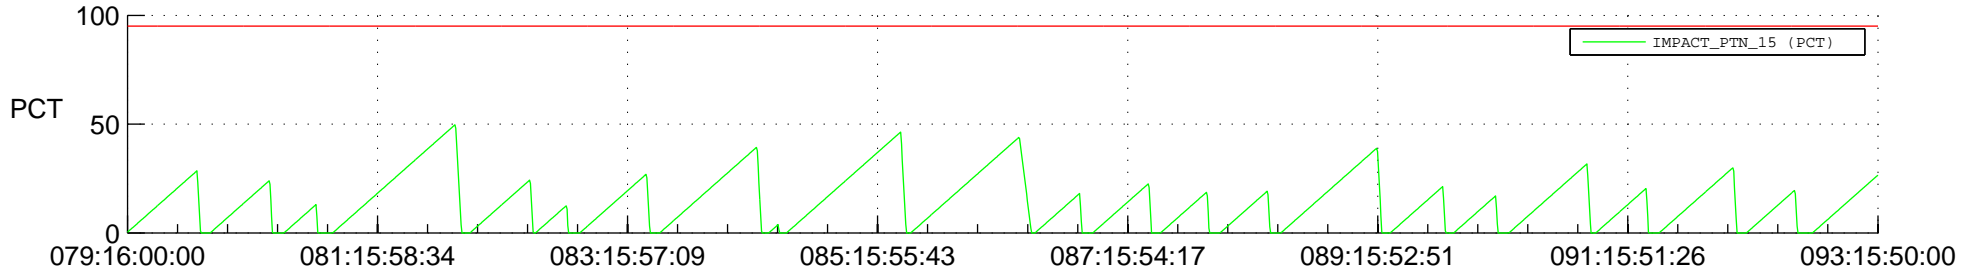

STEREO AHEAD SSR PCT Full Prediction

SWAVES_Percent_Full_Prediction

IMPACT_Percent_Full_Prediction

PLASTIC_Percent_Full_Prediction

Spacecraft_DownLink_Rate