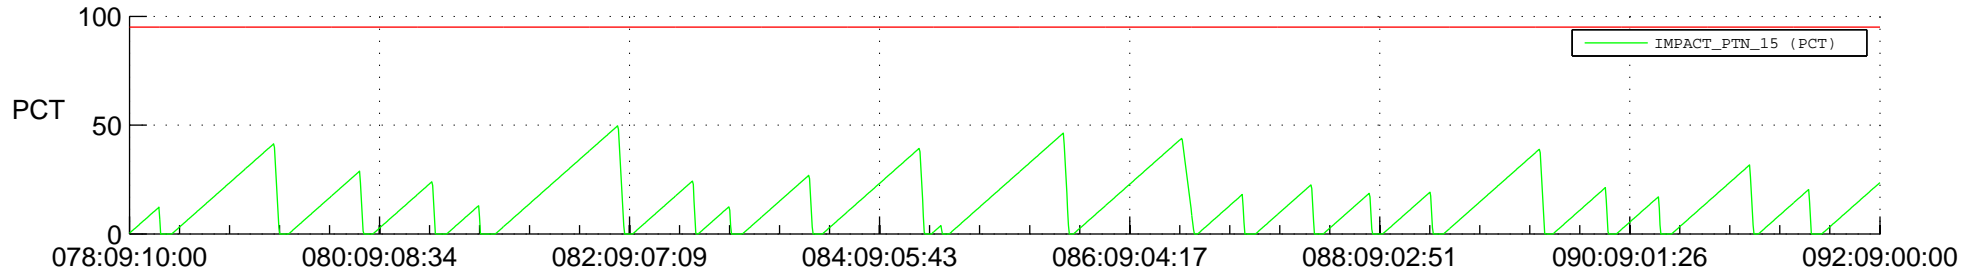

STEREO AHEAD SSR PCT Full Prediction

SWAVES_Percent_Full_Prediction

IMPACT_Percent_Full_Prediction

PLASTIC_Percent_Full_Prediction

Spacecraft_DownLink_Rate