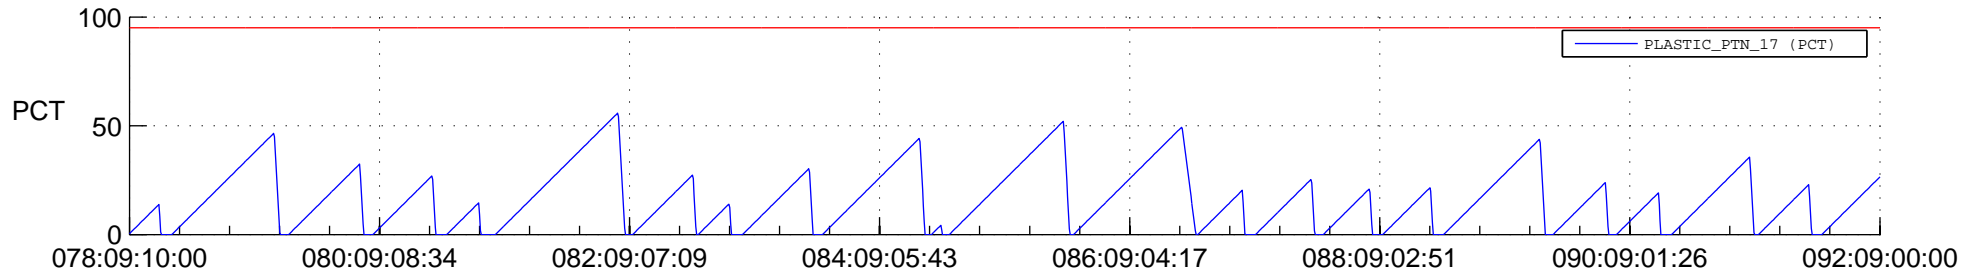

STEREO AHEAD SSR PCT Full Prediction

SWAVES_Percent_Full_Prediction

IMPACT_Percent_Full_Prediction

PLASTIC_Percent_Full_Prediction

Spacecraft_DownLink_Rate