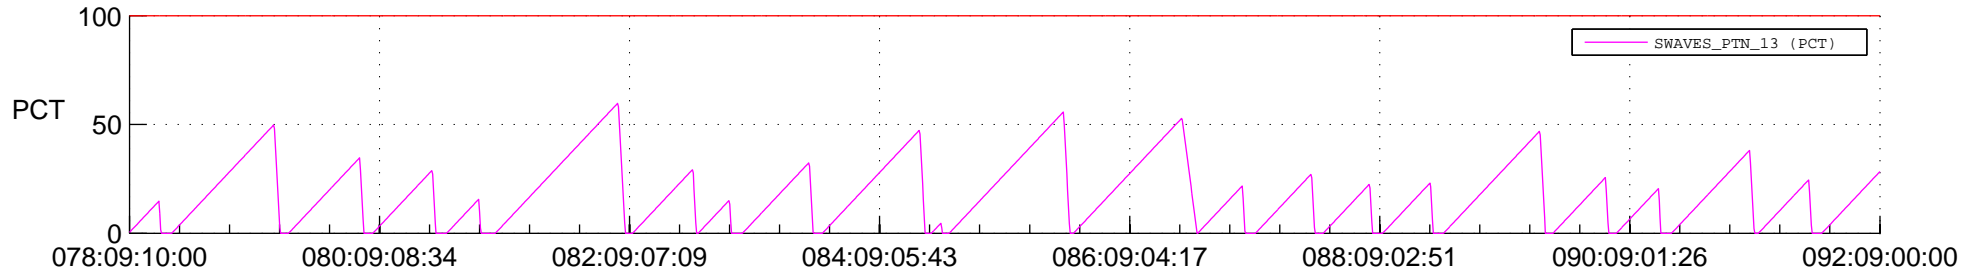

STEREO AHEAD SSR PCT Full Prediction

SWAVES_Percent_Full_Prediction

IMPACT_Percent_Full_Prediction

PLASTIC_Percent_Full_Prediction

Spacecraft_DownLink_Rate