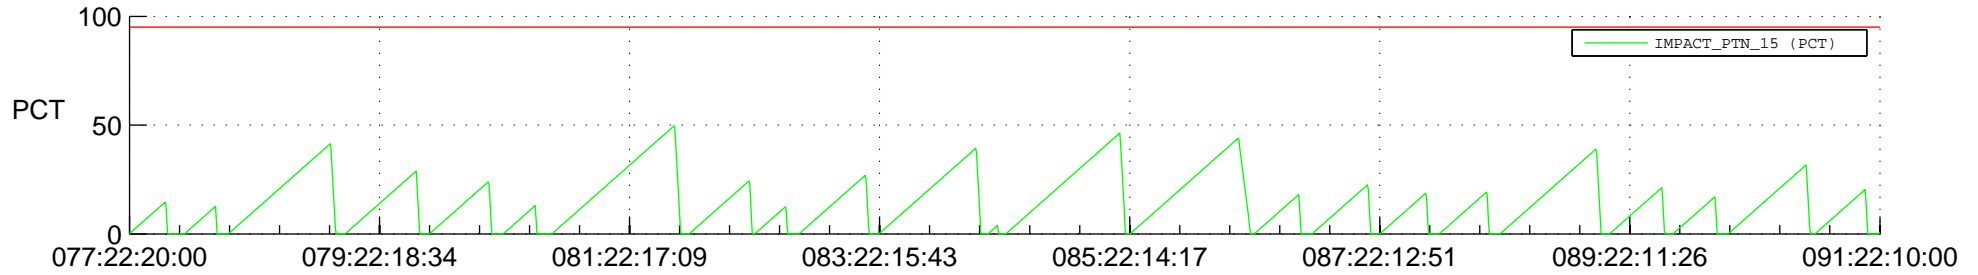

IMPACT_Percent_Full_Prediction