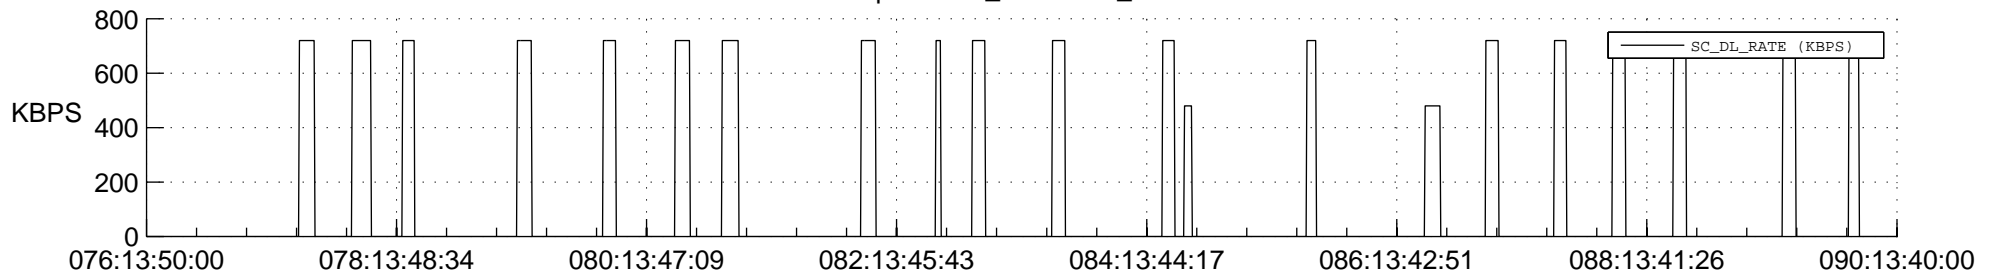

## Spacecraft\_DownLink\_Rate

Ground Time (2021:076:13:50:00.000 -2021:090:13:40:00.000)