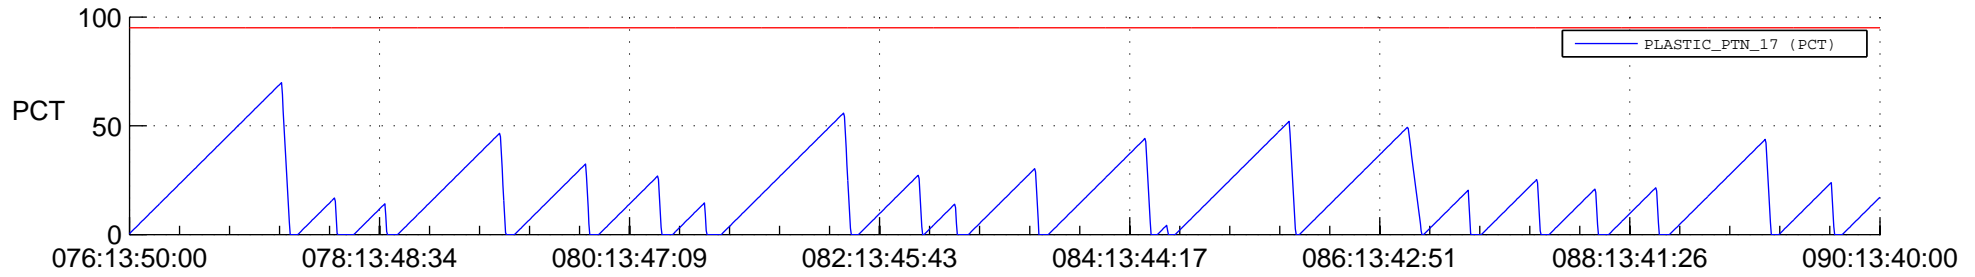

## SWAVES\_Percent\_Full\_Prediction

## Spacecraft\_DownLink\_Rate

Ground Time (2021:076:13:50:00.000 -2021:090:13:40:00.000)