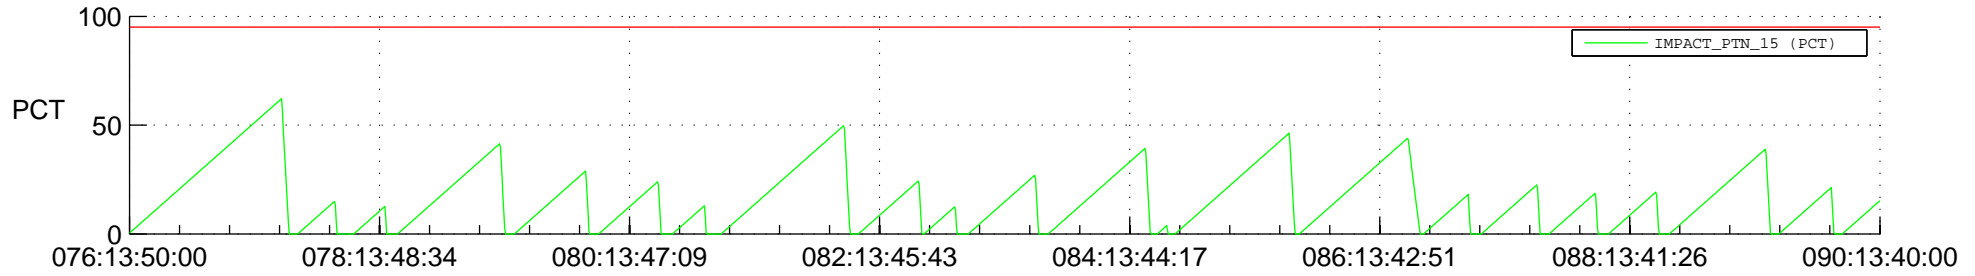

IMPACT_Percent_Full_Prediction