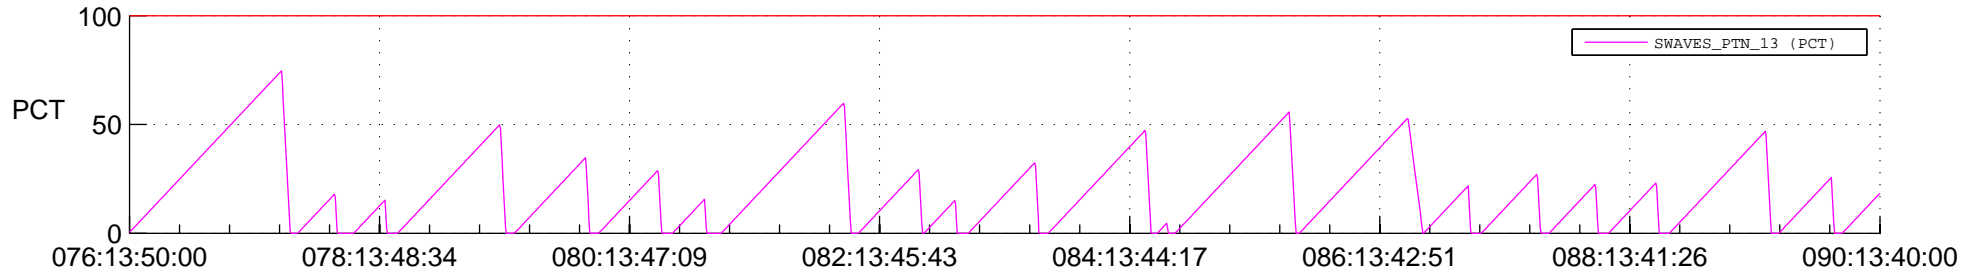

STEREO AHEAD SSR PCT Full Prediction

SWAVES_Percent_Full_Prediction